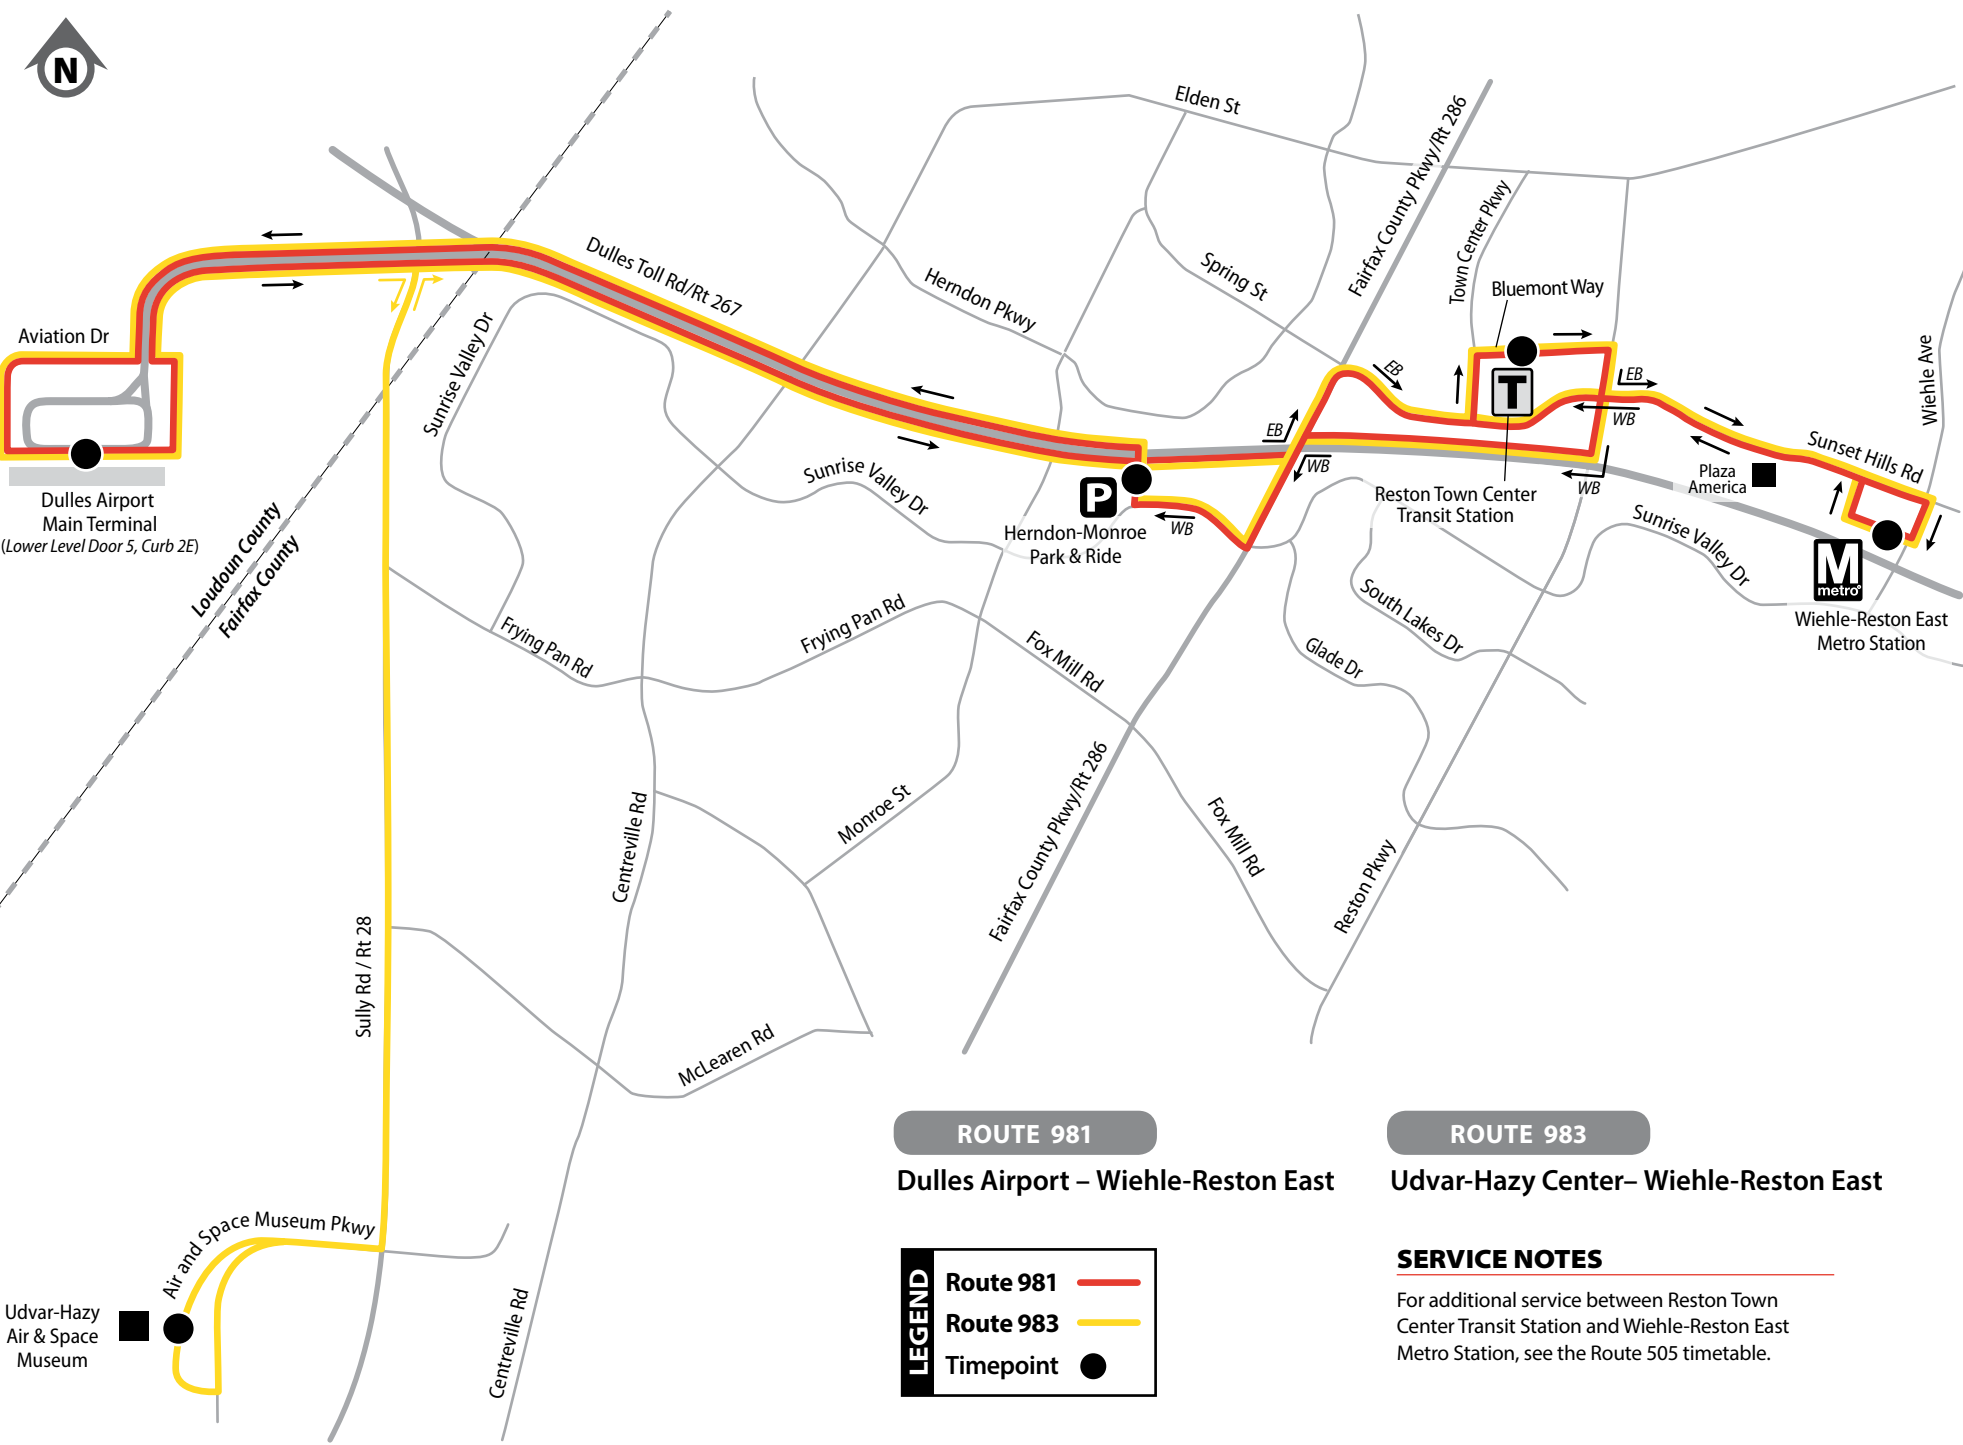

ROUTE 981
Dulles Airport – Wiehle-Reston East

ROUTE 983
Udvar-Hazy Center– Wiehle-Reston East

LEGEND
Route 981 — (red line)
Route 983 — (yellow line)
Timepoint ● (black dot)

SERVICE NOTES
For additional service between Reston Town Center Transit Station and Wiehle-Reston East Metro Station, see the Route 505 timetable.

ROUTE	Udvar-Hazy Air & Space Museum	Dulles Airport	Herndon-Monroe Park & Ride	Reston Town Center Transit Station	Wiehle - Reston East Metro Station (North side)
-------	-------------------------------	----------------	----------------------------	------------------------------------	---

ROUTE	Wiehle - Reston East Metro Station (North side)	Reston Town Center Transit Station	Herndon-Monroe Park & Ride	Dulles Airport	Udvar-Hazy Air & Space Museum
-------	---	------------------------------------	----------------------------	----------------	-------------------------------