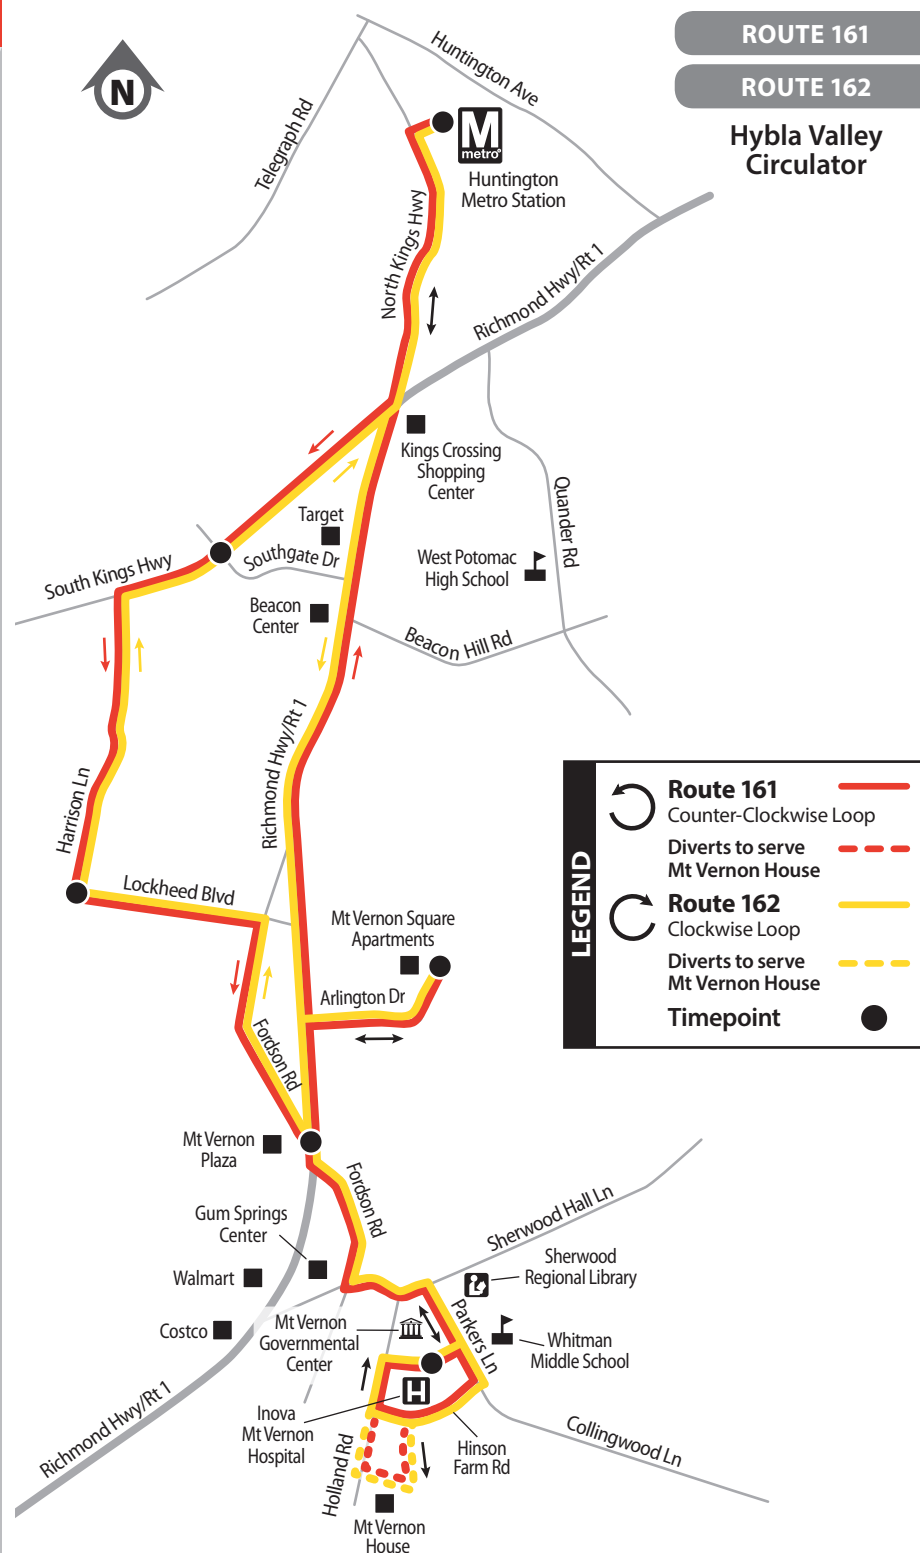

SERVICE NOTES

♦ Trips divert to serve Mt. Vernon House

Huntington Metro Station (South side)
 Mt. Vernon Square Apartments
 Inova Mt. Vernon Hospital
 Fordson Rd & Richmond Hwy
 Harrison Ln & Lockheed Blvd
 South Kings Hwy & Southgate Dr
 Huntington Metro Station (South side)

Huntington Metro Station (South side)
 South Kings Hwy & Southgate Dr
 Harrison Ln & Lockheed Blvd
 Fordson Rd & Richmond Hwy
 Inova Mt. Vernon Hospital
 Mt. Vernon Square Apartments
 Huntington Metro Station (South side)

SERVICE NOTES

♦ Trips divert to serve Mt. Vernon House

ROUTE 161

ROUTE 162

Hybla Valley Circulator

LEGEND

- Route 161 Counter-Clockwise Loop
- Diverts to serve Mt. Vernon House
- Route 162 Clockwise Loop
- Diverts to serve Mt. Vernon House
- Timepoint