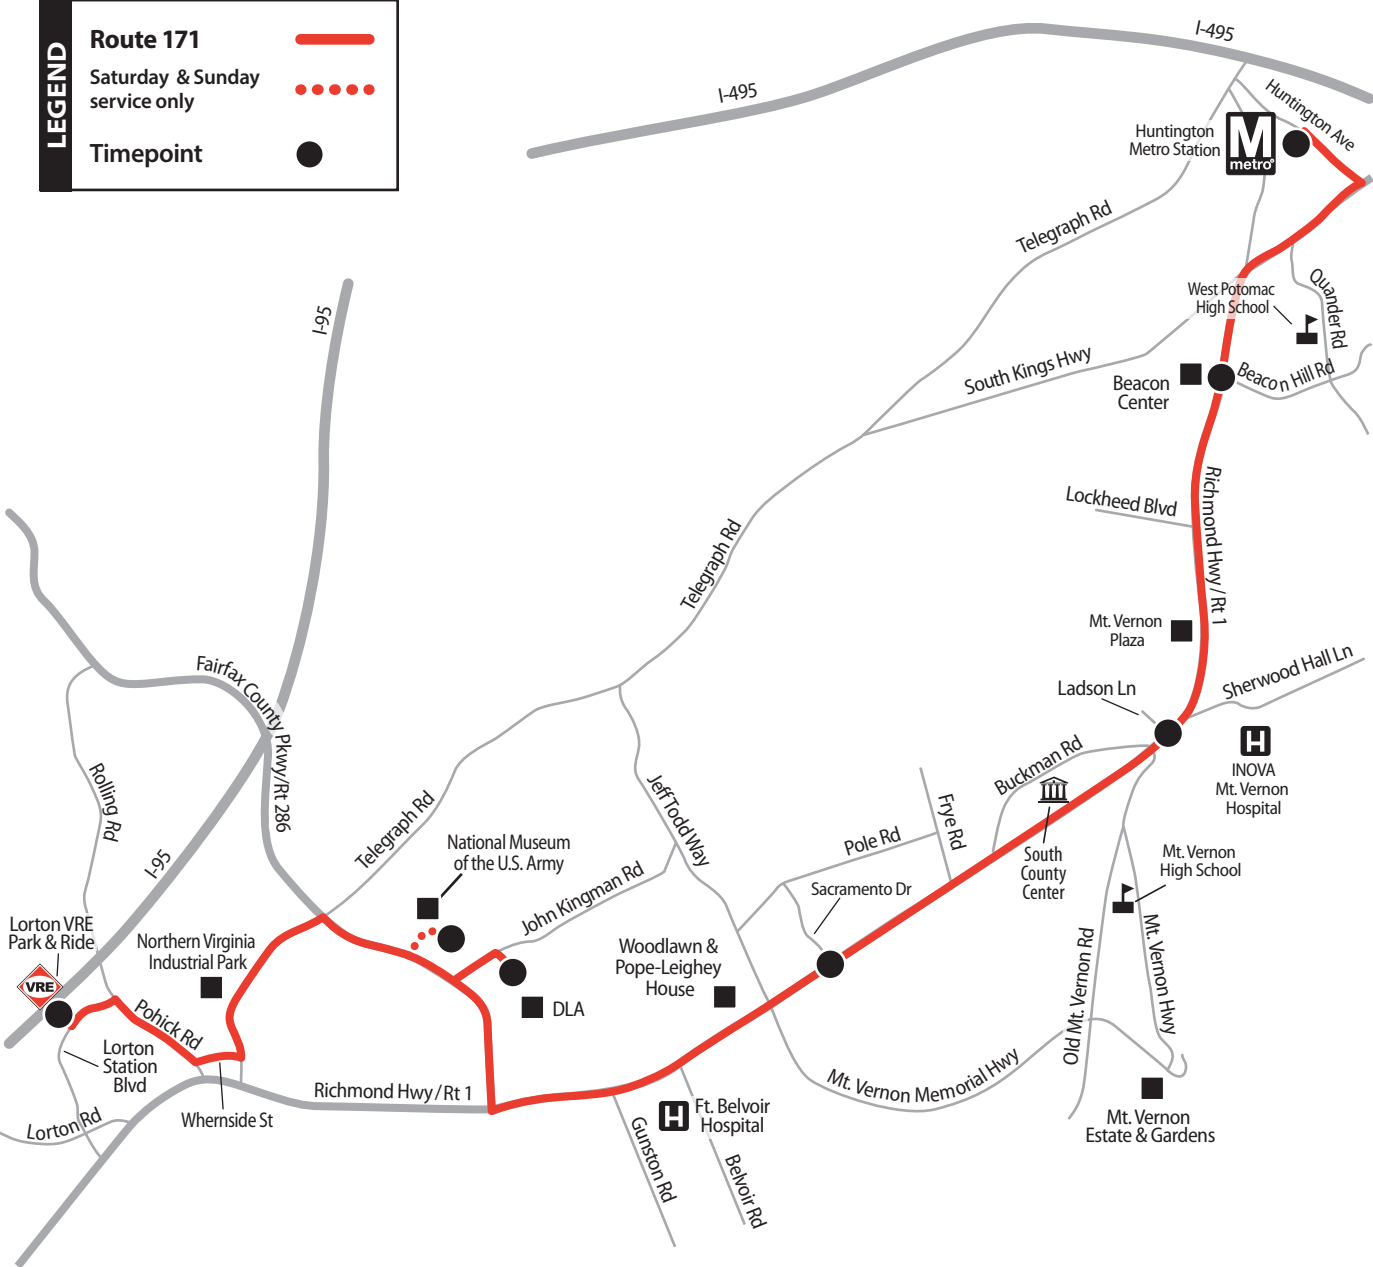

ROUTE 171

Richmond Highway

LEGEND	Route 171	
	Saturday & Sunday service only	
	Timepoint	

171

Effective July 10, 2021

Richmond Highway

Huntington Metro Station • Richmond Highway •
 Beacon Center • Groveton • Hybla Valley • Woodlawn •
 Fort Belvoir • Defense Logistics Agency (DLA) •
 National Museum of the U. S. Army (Sat. & Sun. only) •
 Lorton VRE