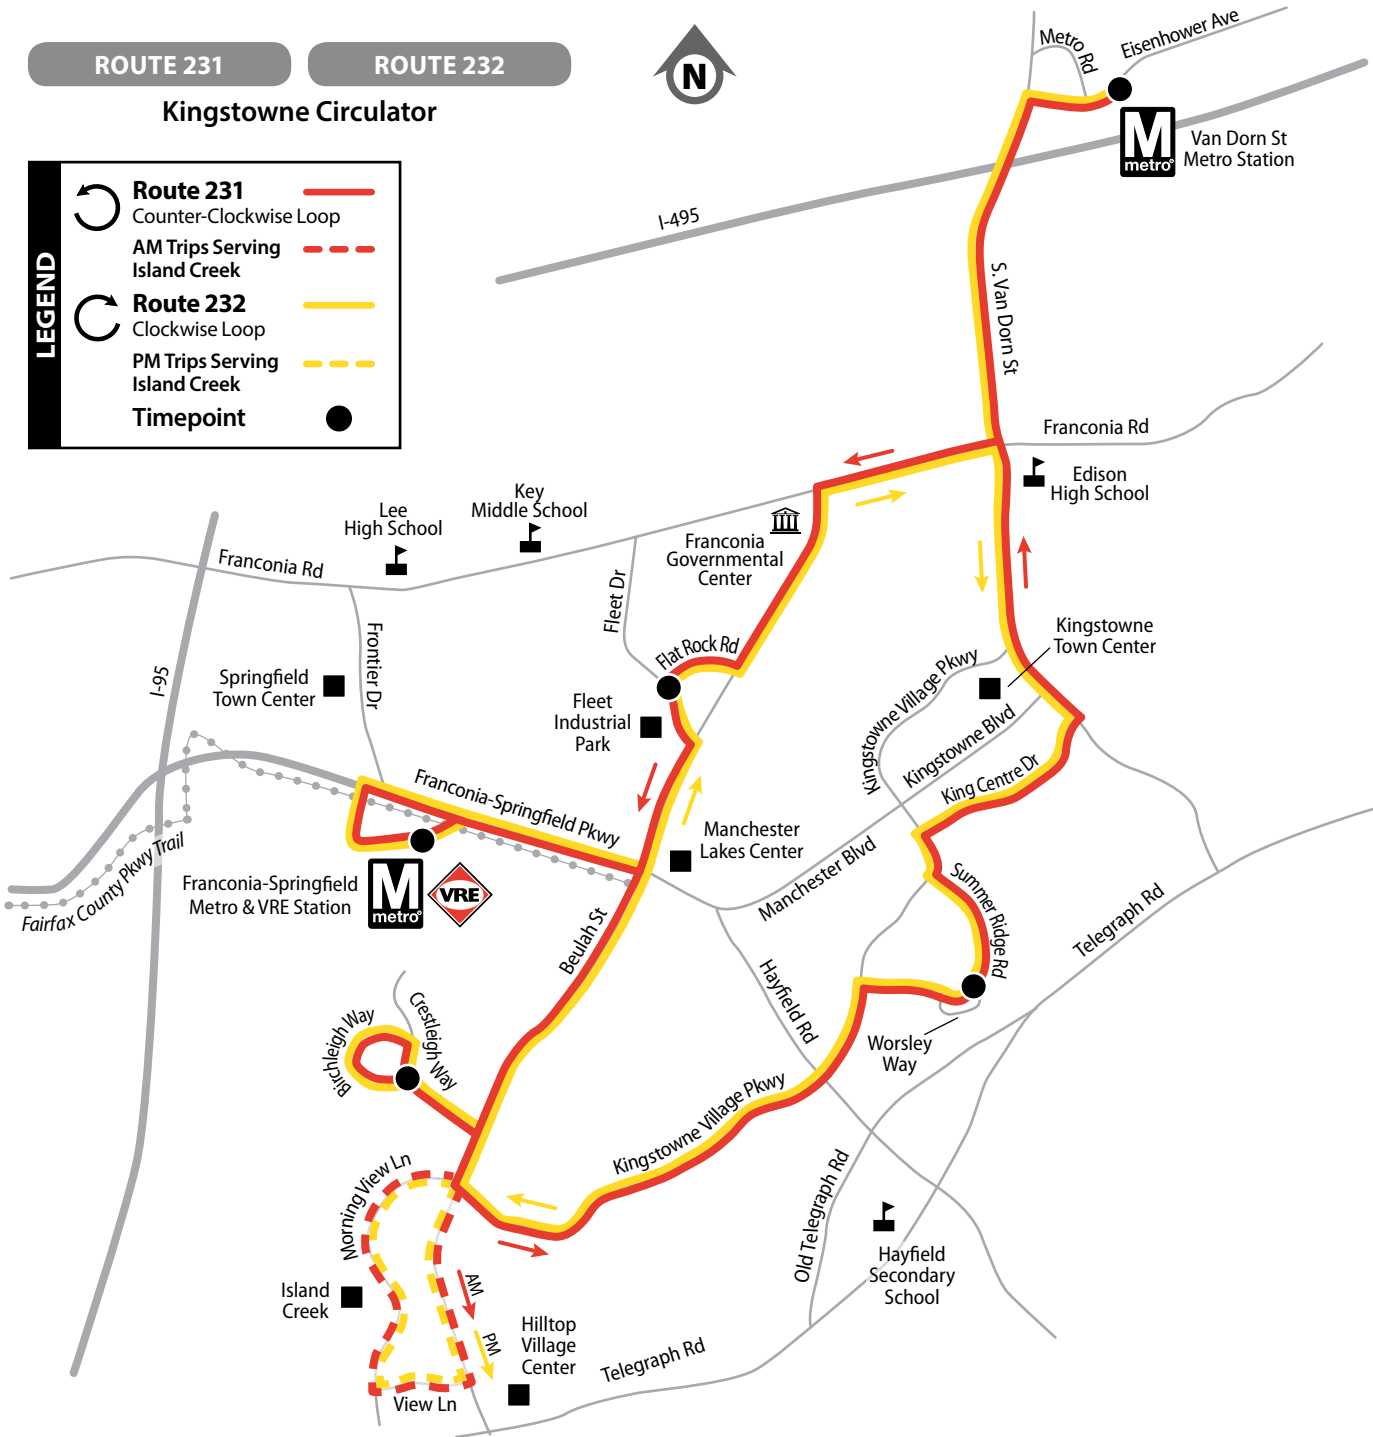

ROUTE 231

ROUTE 232

### Kingstowne Circulator

**LEGEND**

- Route 231** Counter-Clockwise Loop
- AM Trips Serving Island Creek
- Route 232** Clockwise Loop
- PM Trips Serving Island Creek
- Timepoint

### SERVICE NOTES

♦ AM trips that serve Island Creek. See Route 335 schedule for trips after 6:45 AM.

### SERVICE NOTES

♦ PM trips that serve Island Creek. See Route 335 schedule for trips before 6:00 PM.