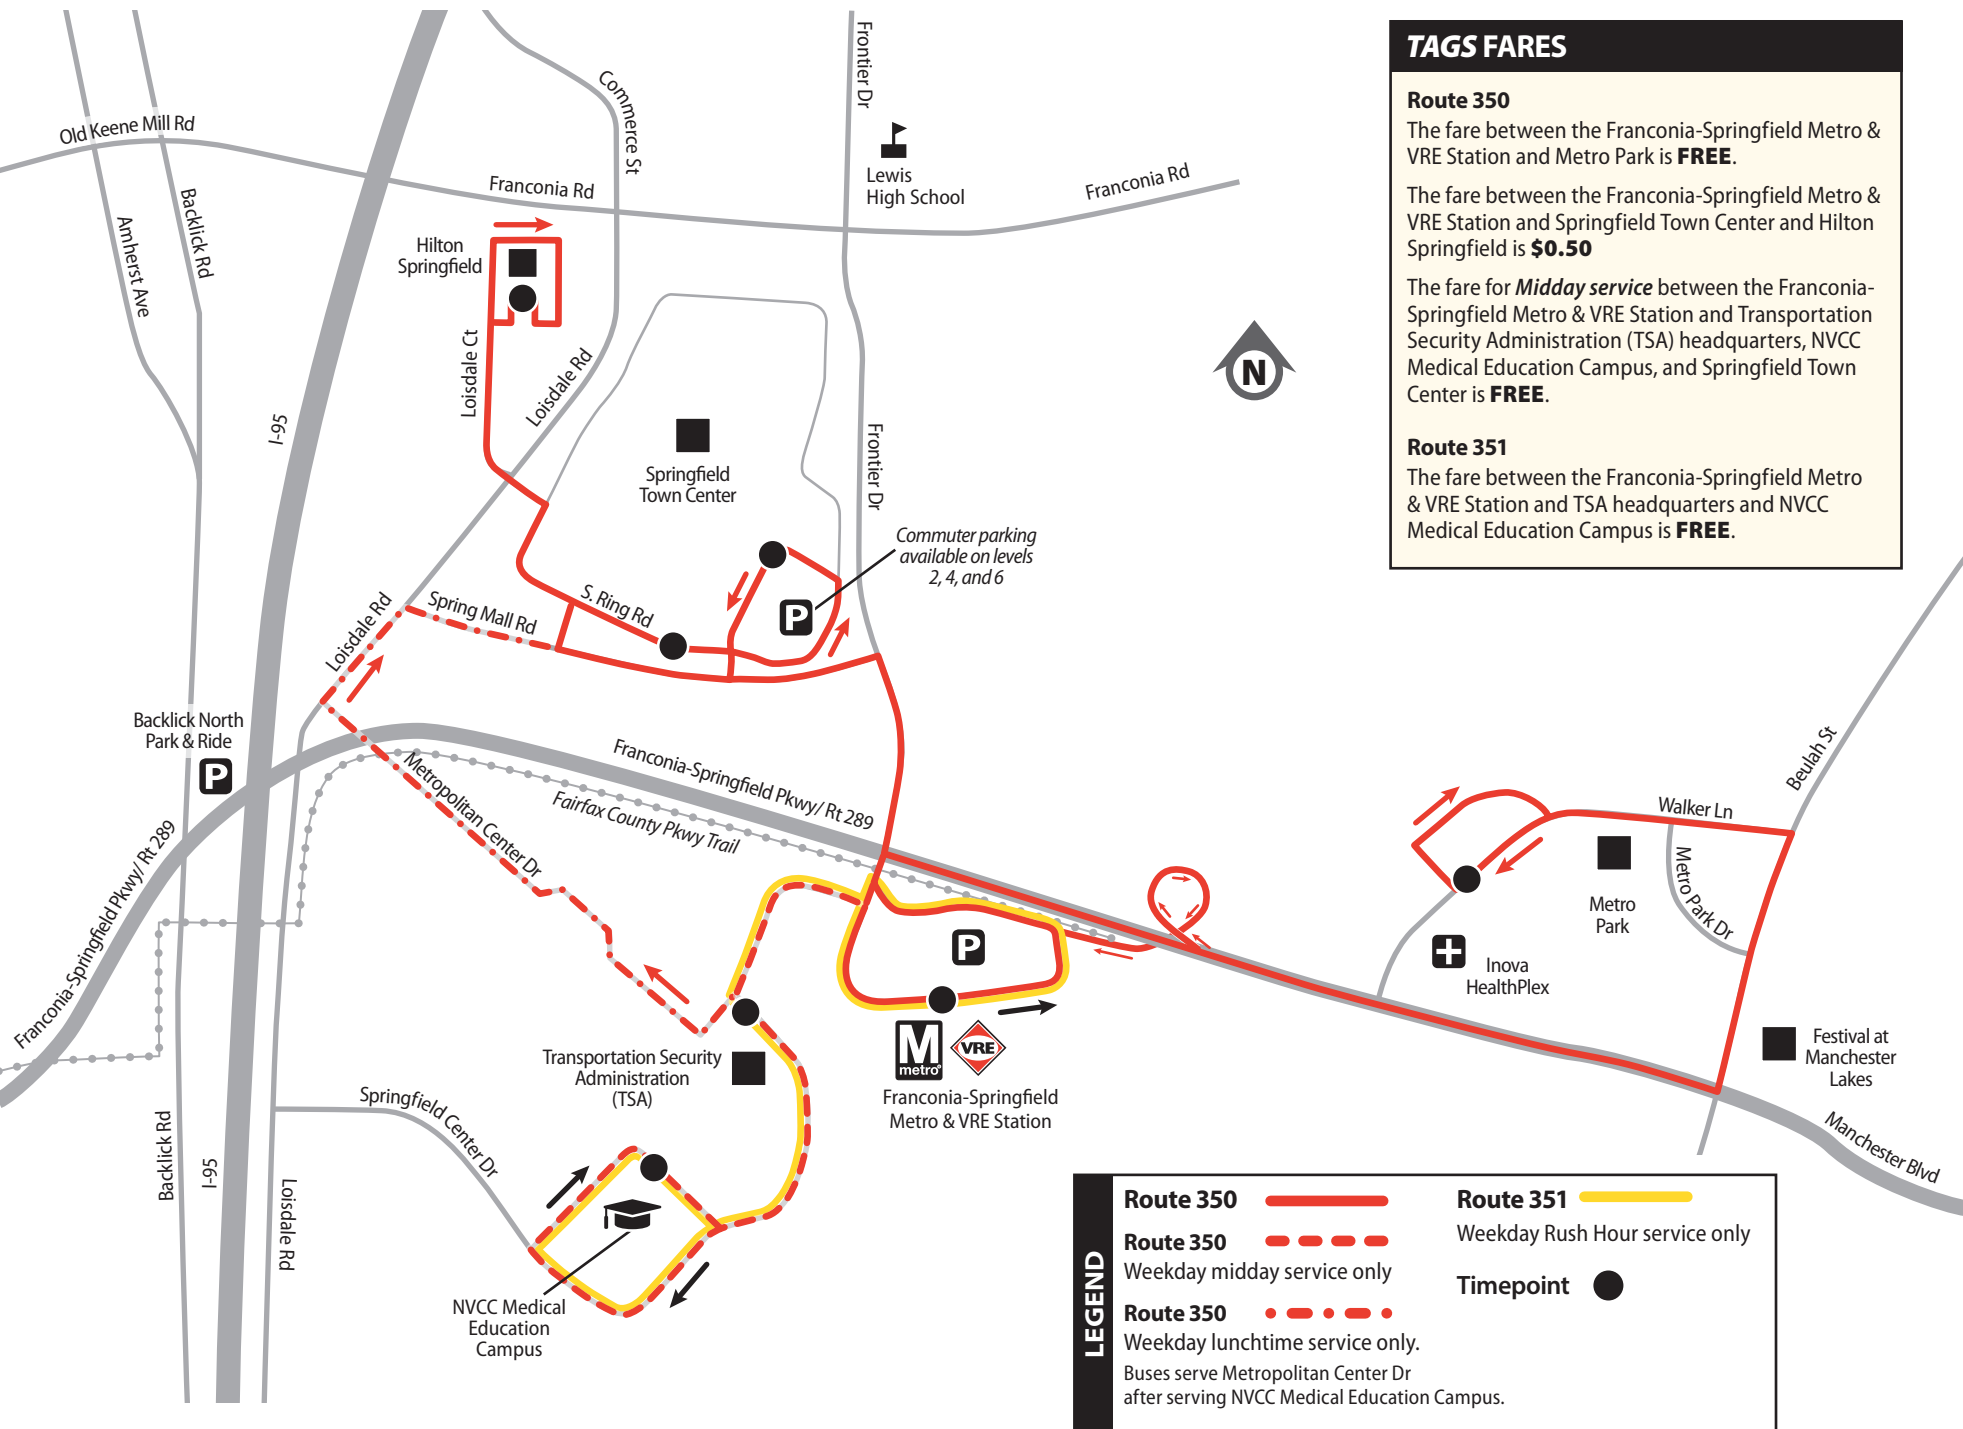

703-339-7200 TTY 703-339-1608
 @ffxconnector /fairfaxconnector

TAGS FARES

Route 350
 The fare between the Franconia-Springfield Metro & VRE Station and Metro Park is **FREE**.

The fare between the Franconia-Springfield Metro & VRE Station and Springfield Town Center and Hilton Springfield is **\$0.50**

The fare for *Midday service* between the Franconia-Springfield Metro & VRE Station and Transportation Security Administration (TSA) headquarters, NVCC Medical Education Campus, and Springfield Town Center is **FREE**.

Route 351
 The fare between the Franconia-Springfield Metro & VRE Station and TSA headquarters and NVCC Medical Education Campus is **FREE**.

LEGEND

Route 350	Route 351
Route 350	Weekday Rush Hour service only
Weekday midday service only	Timepoint
Route 350	
Weekday lunchtime service only.	
Buses serve Metropolitan Center Dr after serving NVCC Medical Education Campus.	