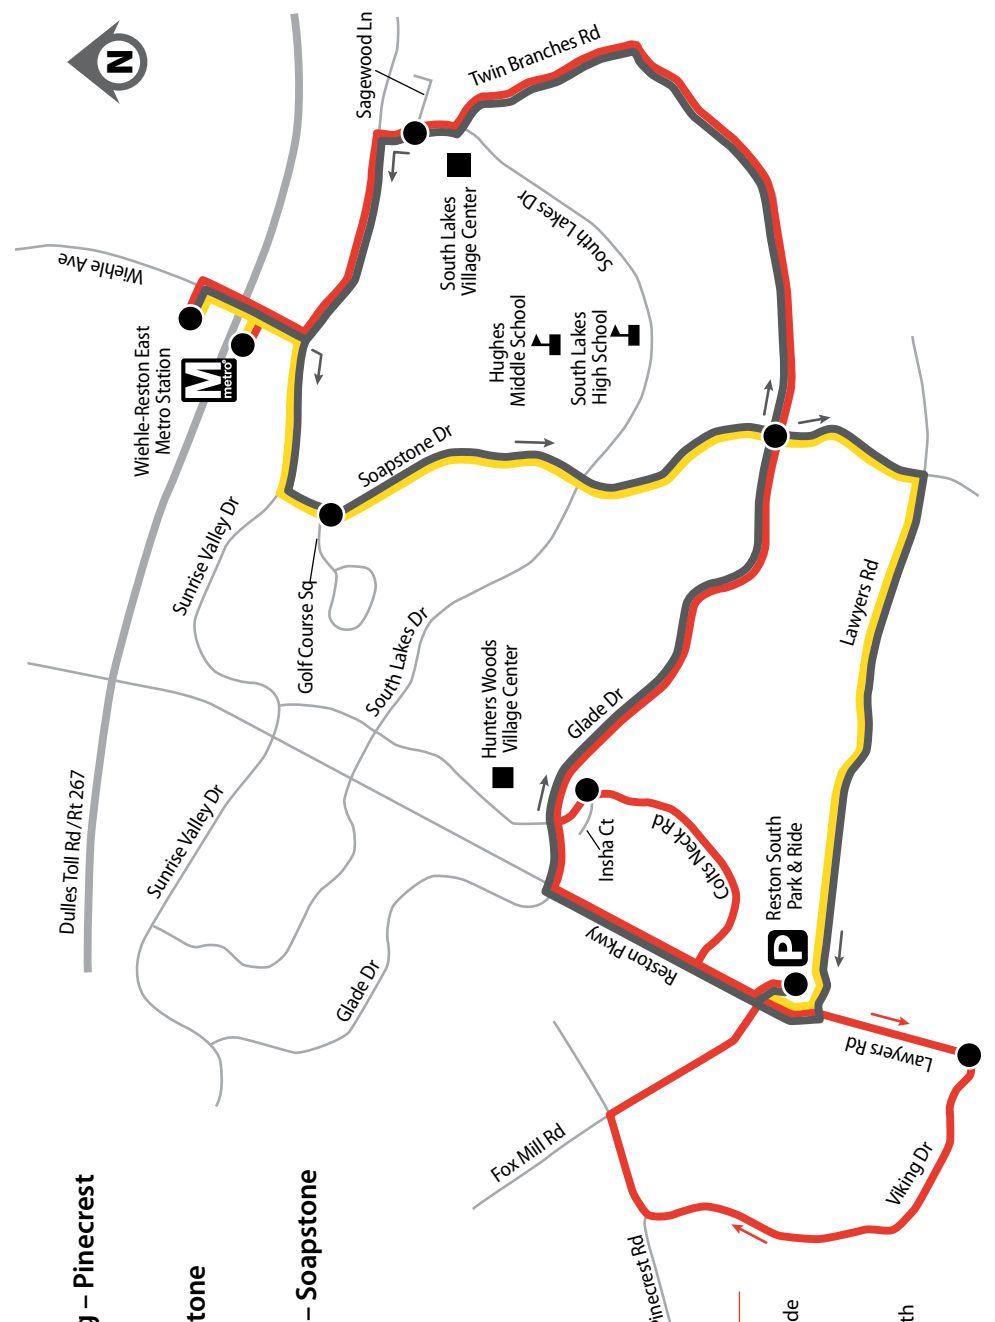

## 559 Weekday – Evening Service 🌙

7:30	7:34	7:38	7:46	7:52	7:58	8:03
8:15	8:19	8:23	8:31	8:37	8:43	8:48
8:55	8:59	9:03	9:11	9:17	9:23	9:28
9:35	9:39	9:43	9:51	9:57	10:03	10:08
10:15	10:19	10:23	10:31	10:37	10:43	10:48

**M** Wiehle - Reston East Metro Station (North side)  
**P** Reston South Park & Ride  
 Soapstone Dr & Golf Course Sq  
 Soapstone Dr & Glade Dr  
 Reston South Park & Ride  
 Glade Dr & Soapstone Dr  
 South Lakes Dr & Twin Branches Rd  
**M** Wiehle - Reston East Metro Station (North side)

**ROUTE 553**  
 Reston South – Viking – Pinecrest

**ROUTE 557**  
 Reston South – Soapstone

**ROUTE 559**  
 Reston South – Glade – Soapstone

**LEGEND**

- Route 553 (Red line)
- Route 557 (Yellow line)
- Route 559 (Grey line)
- Timepoint (Black dot)

### SERVICE NOTES

In the AM, Route 553 and 557 buses will arrive at the north side of Wiehle-Reston East Metro Station.

In the PM, Route 553 and 557 buses will depart from the south side of Wiehle-Reston East Metro Station.