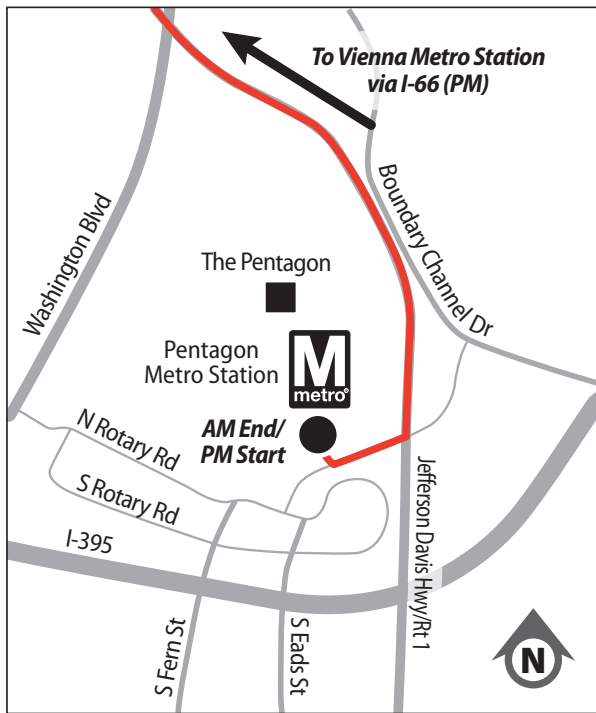

# Vienna – Pentagon

Vienna Metro Station •  
Pentagon Metro Station

**ROUTE 698**

Vienna – Pentagon

**LEGEND**

Route 698 ———

Timepoint ●

This route is supported by the Commuter Choice program and I-66 toll revenues.

- Use exact fare; drivers do not carry change.
- Smoking, eating, drinking, and littering are strictly prohibited.
- Strollers must be folded.
- Use earphones with audio and video devices.
- Service animals are permitted on the bus. Other small animals are permitted only if transported in a closed pet carrier.