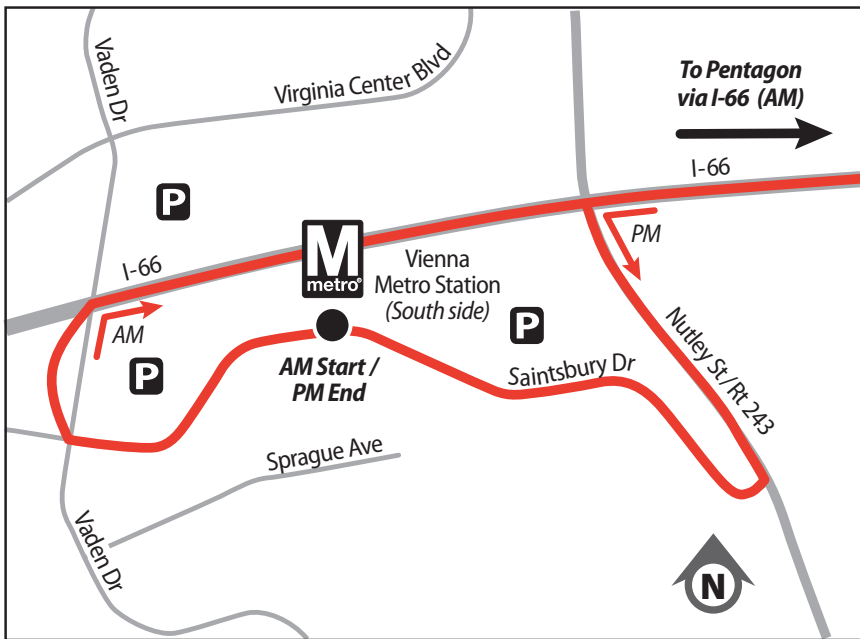

# Vienna – Pentagon

Vienna Metro Station •  
Pentagon Metro Station

**ROUTE 698**

Vienna – Pentagon

**LEGEND**

Route 698 ———

Timepoint ●

This route is supported by the Commuter Choice program and I-66 toll revenues.

- Use exact fare; drivers do not carry change.
- Smoking, eating, drinking, and littering are strictly prohibited.
- Strollers must be folded.
- Use earphones with audio and video devices.
- Service animals are permitted on the bus. Other small animals are permitted only if transported in a closed pet carrier.