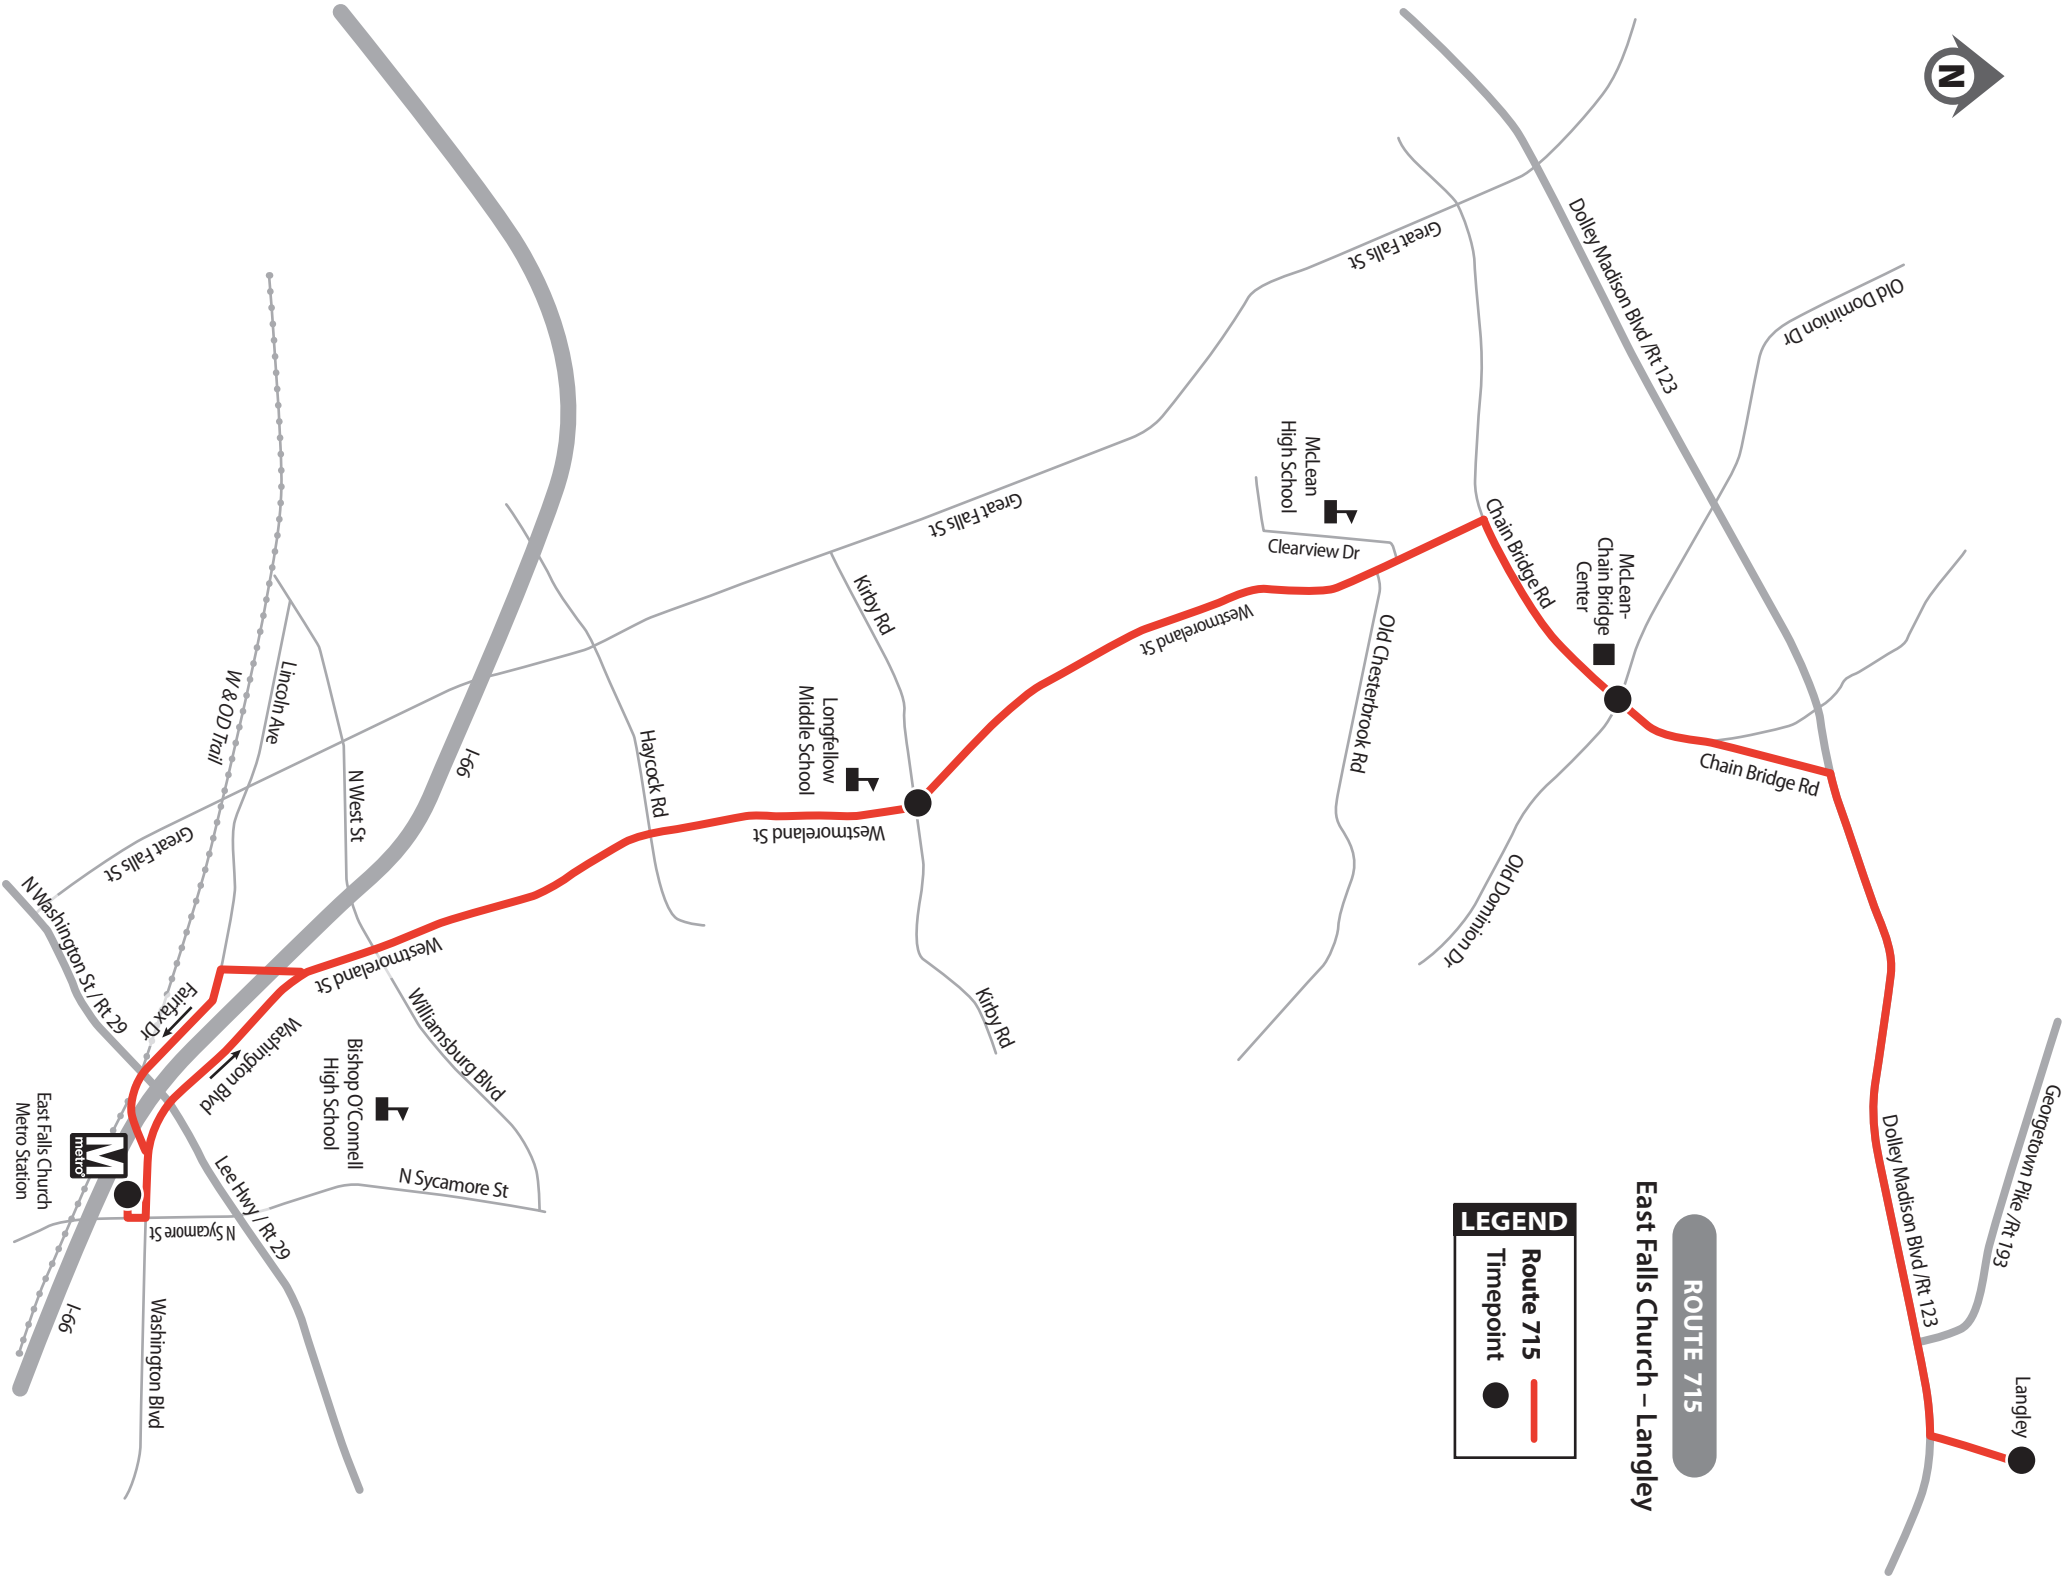

East Falls Church  
Metro Station

Westmoreland St &  
Kirby Rd

Chain Bridge Rd &  
Old Dominion Dr

Langley

Langley

Chain Bridge Rd &  
Old Dominion Dr

Westmoreland St &  
Kirby Rd

East Falls Church  
Metro Station

## East Falls Church – Langley

East Falls Church Metro Station • Washington Blvd •  
Westmoreland St • Chain Bridge Rd •  
Dolley Madison Blvd • Langley

**ROUTE 715**

**East Falls Church – Langley**

**LEGEND**

- Route 715
- Timepoint