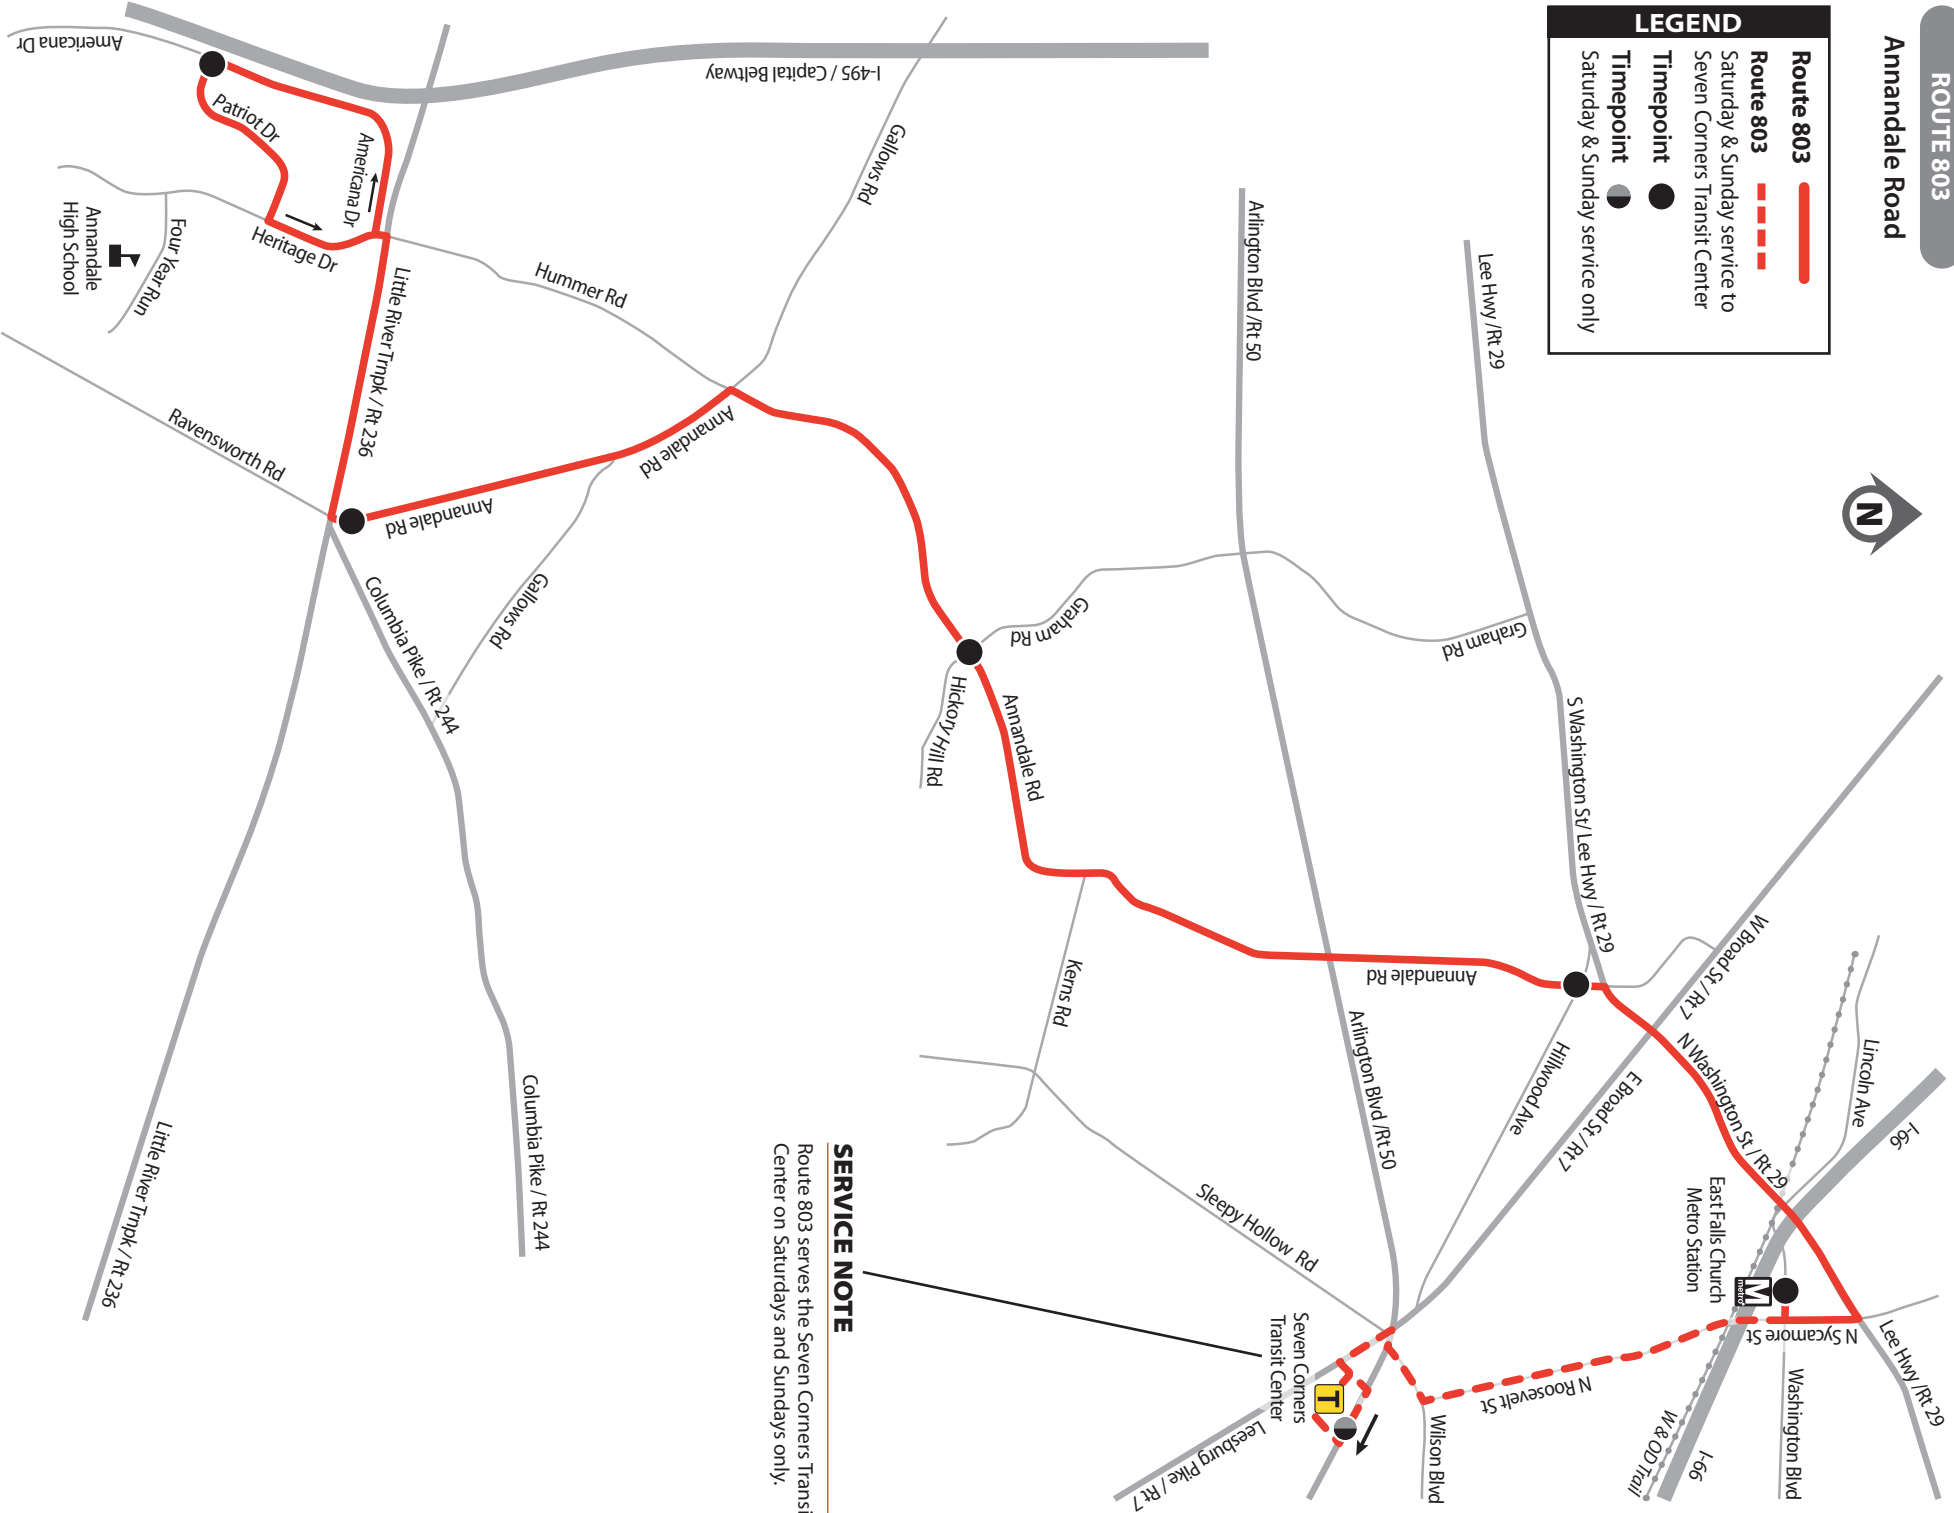

803

Effective Summer 2021

*** Replaces Metrobus 3A ***

Annandale Road

East Falls Church Metro Station •
 Seven Corners Transit Center (*Sat. & Sun. Service Only*) •
 N. Washington St • Annandale Rd • Little River Trnprk •
 Americana Dr • Patriot Dr

ROUTE 803

Annandale Road

LEGEND

- Route 803**  Route 803
- Route 803**  Saturday & Sunday service to Seven Corners Transit Center
- Timepoint**  Timepoint
- Timepoint**  Saturday & Sunday service only

SERVICE NOTE

Route 803 serves the Seven Corners Transit Center on Saturdays and Sundays only.

803 ANNANDALE ROAD

T
Seven Corners
Transit Center

M
metro
East Falls Church
Metro Station

Annandale Rd &
Hillwood Ave

Annandale Rd &
Graham Rd

T
Seven Corners
Transit Center

Saturday – AM Westbound Service ☀

6:57	7:05	7:12	7:19	7:27	7:33
7:42	7:50	7:57	8:04	8:12	8:18
8:27	8:35	8:42	8:49	8:57	9:03
9:12	9:20	9:27	9:34	9:42	9:48
9:57	10:05	10:12	10:19	10:27	10:33
10:42	10:50	10:58	11:05	11:13	11:20
11:27	11:35	11:43	11:50	11:58	12:05 PM