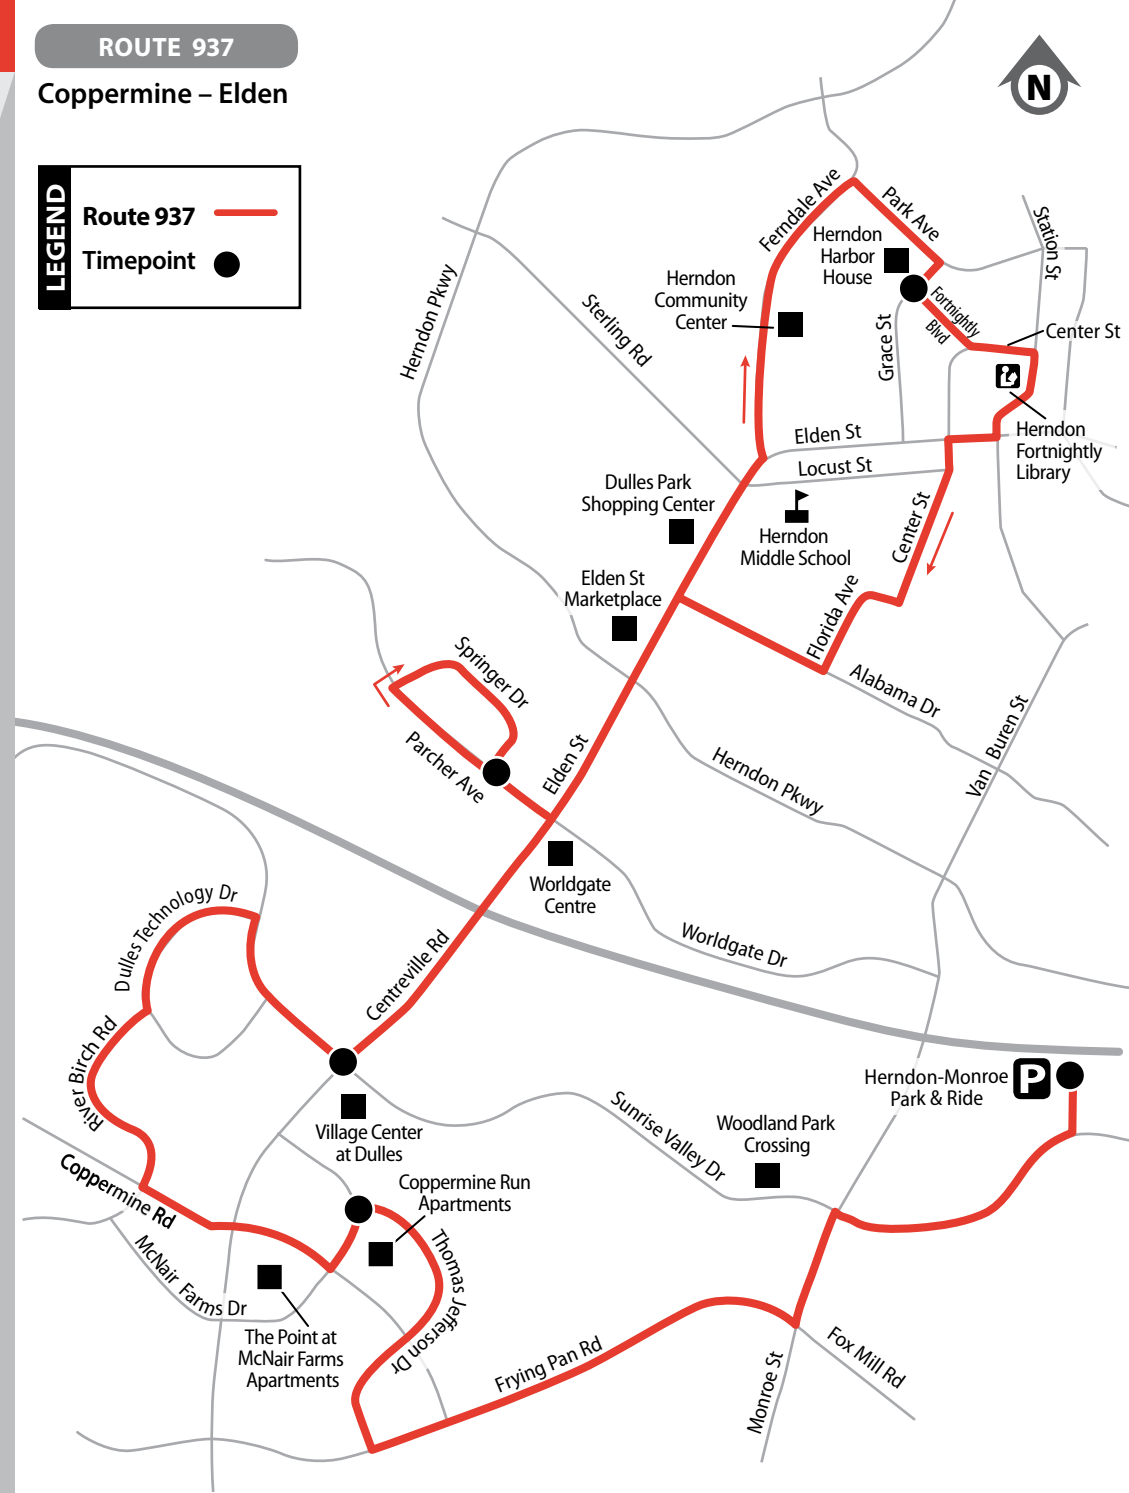

Saturday & Sunday – PM Northbound Service 🌙

12:15	12:21	12:27	12:32	12:45
12:55	1:01	1:07	1:12	1:25
1:25	1:31	1:37	1:42	1:55
2:05	2:11	2:17	2:22	2:35
2:35	2:41	2:47	2:52	3:05
3:15	3:21	3:27	3:32	3:45
3:45	3:51	3:57	4:02	4:15
4:25	4:31	4:37	4:42	4:55
4:55	5:01	5:07	5:12	5:25
5:35	5:41	5:47	5:52	6:05
6:05	6:11	6:17	6:22	6:35
6:45	6:51	6:57	7:02	7:15
♦ 7:15	♦ 7:21	♦ 7:27	♦ 7:32	♦ 7:45
♦ 7:55	♦ 8:01	♦ 8:07	♦ 8:12	♦ 8:25
♦ 8:25	♦ 8:31	♦ 8:37	♦ 8:42	♦ 8:55

SERVICE NOTES

♦ Trips operate Saturday only

Herndon Harbor House
 Parcher Ave & Springer Dr
 Sunrise Valley Dr & Centerville Rd
 Thomas Jefferson Dr & McNair Farms Dr
P Herndon-Monroe Park & Ride

Saturday & Sunday – AM Southbound Service ☀️

Saturday & Sunday – PM Southbound Service 🌙

12:16	12:26	12:30	12:36	12:48
12:46	12:56	1:00	1:06	1:18
1:26	1:36	1:40	1:46	1:58
1:56	2:06	2:10	2:16	2:28
2:36	2:46	2:50	2:56	3:08
3:06	3:16	3:20	3:26	3:38
3:46	3:56	4:00	4:06	4:18
4:16	4:26	4:30	4:36	4:48
4:56	5:06	5:10	5:16	5:28
5:26	5:36	5:40	5:46	5:58
6:06	6:16	6:20	6:26	6:38
6:36	6:46	6:50	6:56	7:08
7:16	7:26	7:30	7:36	7:48
♦ 7:46	♦ 7:56	♦ 8:00	♦ 8:06	♦ 8:18
♦ 8:26	♦ 8:36	♦ 8:40	♦ 8:46	♦ 8:58

SERVICE NOTES

♦ Trips operate Saturday only

ROUTE 937

Coppermine – Elden

LEGEND
 Route 937 — (red line)
 Timepoint ● (black dot)

Heading to the Silver Line?

Transfer to Route 924, 926, 929, 950, 980 service at Herndon-Monroe Park & Ride to connect with Silver Line service at the Wiehle-Reston East Metro station.