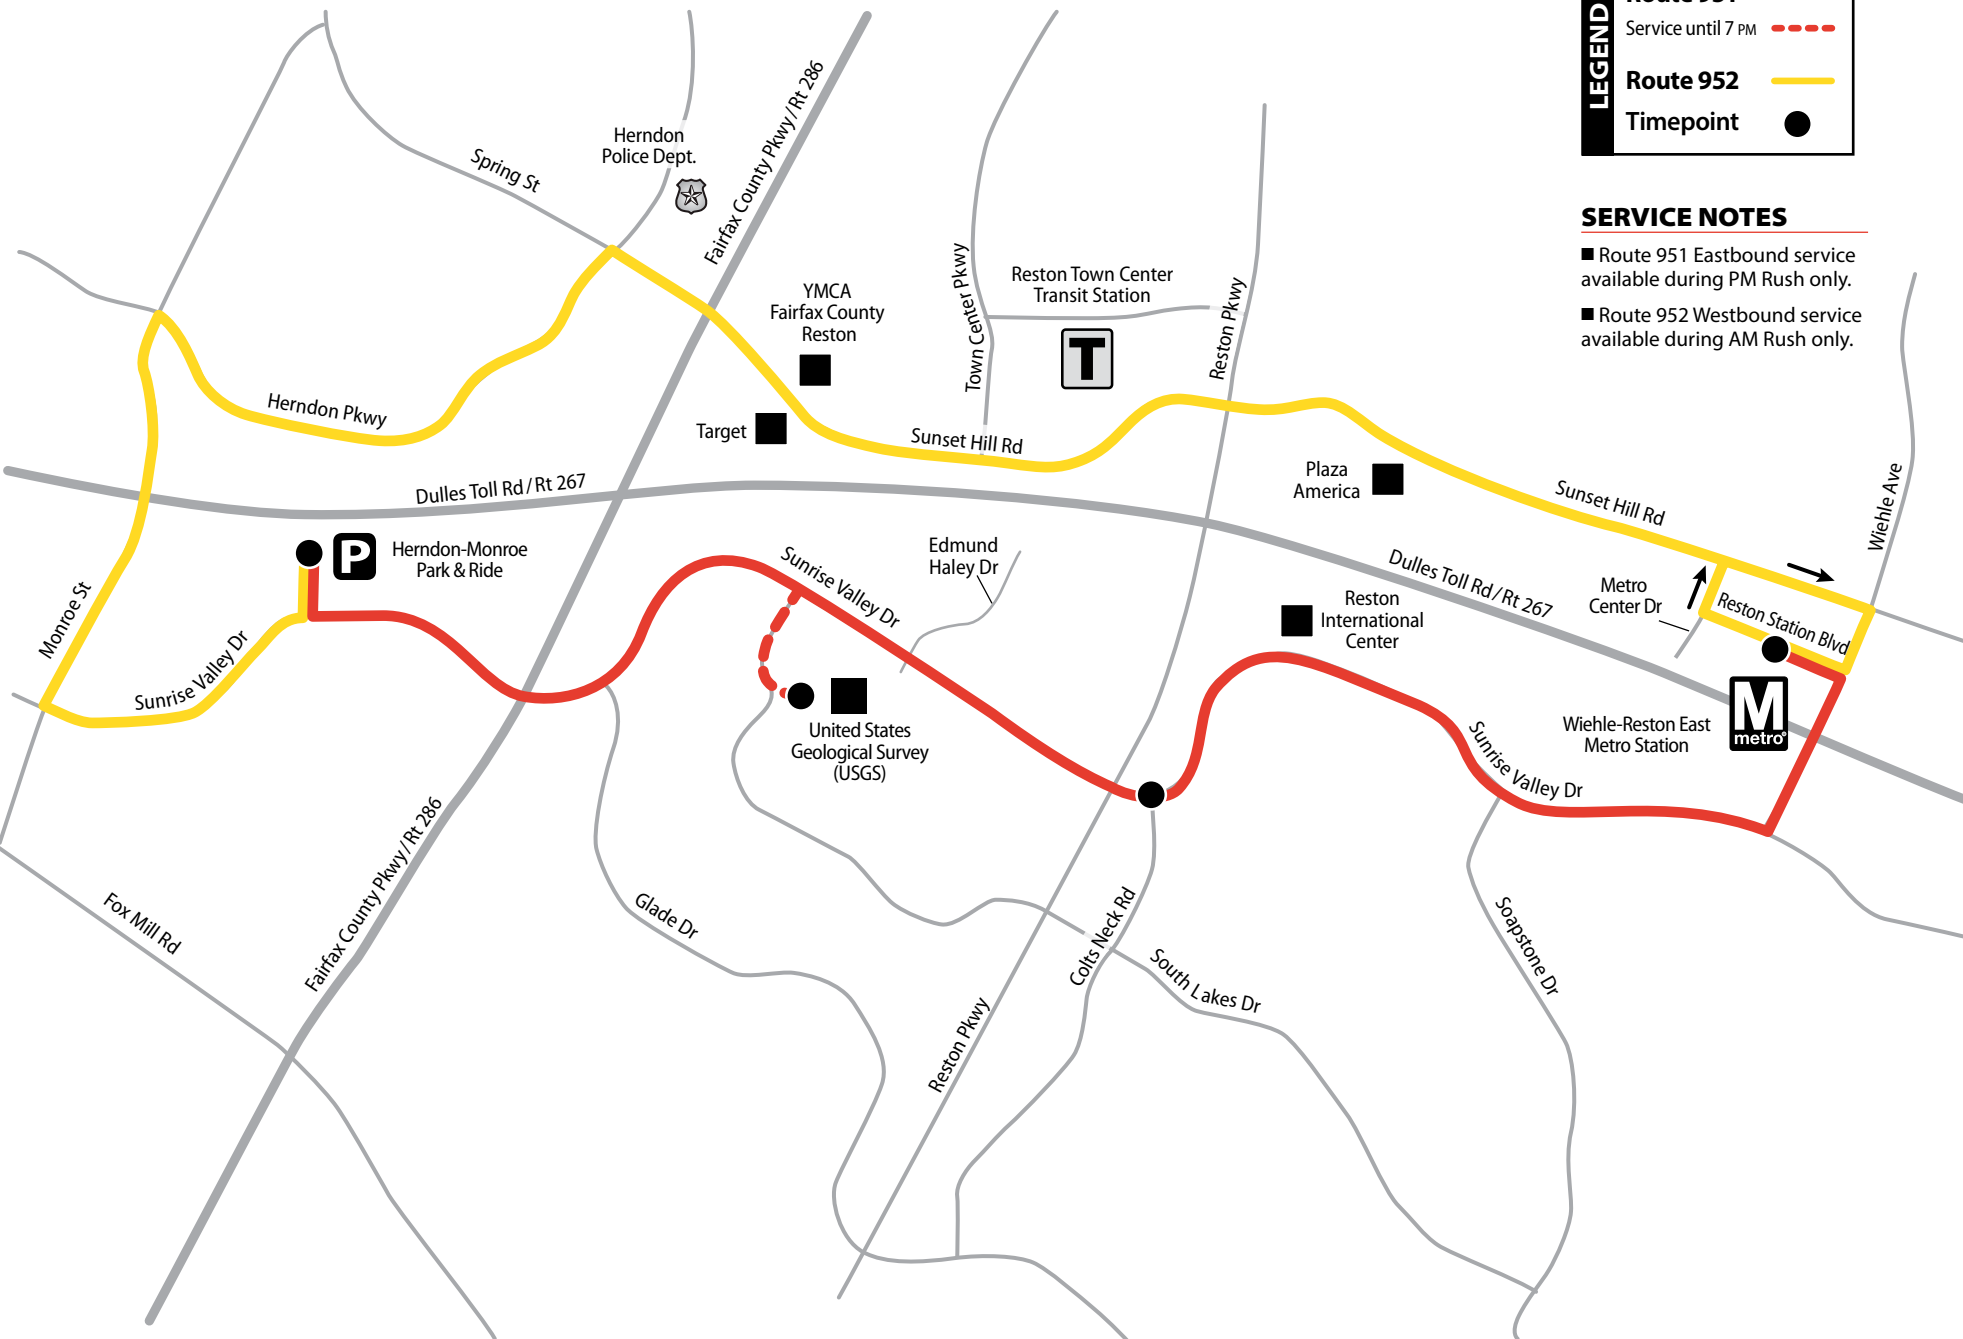

**LEGEND**

- Route 951 ——— (solid red line)
- Service until 7 PM - - - - (dashed red line)
- Route 952 ——— (solid yellow line)
- Timepoint ● (black dot)

**SERVICE NOTES**

- Route 951 Eastbound service available during PM Rush only.
- Route 952 Westbound service available during AM Rush only.

**Weekday – PM Westbound Service 🌙**

7:26	7:31	—	7:41
8:06	8:11	—	8:21
8:46	8:51	—	9:01
9:36	9:41	—	9:51

**Weekday – PM Eastbound Service 🌙**

3:24	3:31	3:36	3:46
3:54	4:01	4:04	4:16
4:18	4:25	4:31	4:46
4:46	4:53	4:59	5:14
5:14	5:21	5:27	5:42
5:42	5:49	5:55	6:10
6:16	6:23	6:28	6:40
6:44	6:51	6:56	7:08

**Weekday – AM Westbound Service ☀️**

5:39	5:46	5:54
6:09	6:16	6:24
6:39	6:46	6:54
7:09	7:16	7:24
7:39	7:46	7:54
8:09	8:16	8:24
8:39	8:46	8:54
9:09	9:16	9:24

**Weekday – AM Eastbound Service ☀️**

10:04	10:11	10:19
10:46	10:53	11:01
11:24	11:31	11:39

**Weekday – PM Eastbound Service 🌙**

12:06	12:13	12:21
12:44	12:51	12:59
1:26	1:33	1:41
2:04	2:11	2:19
2:46	2:53	3:01
3:34	3:42	3:55
4:04	4:12	4:25
4:34	4:42	4:55
5:02	5:11	5:24
5:34	5:43	5:56
6:02	6:11	6:24
6:30	6:39	6:52
7:00	7:09	7:22
7:44	7:51	7:59
8:24	8:31	8:39
9:14	9:21	9:29