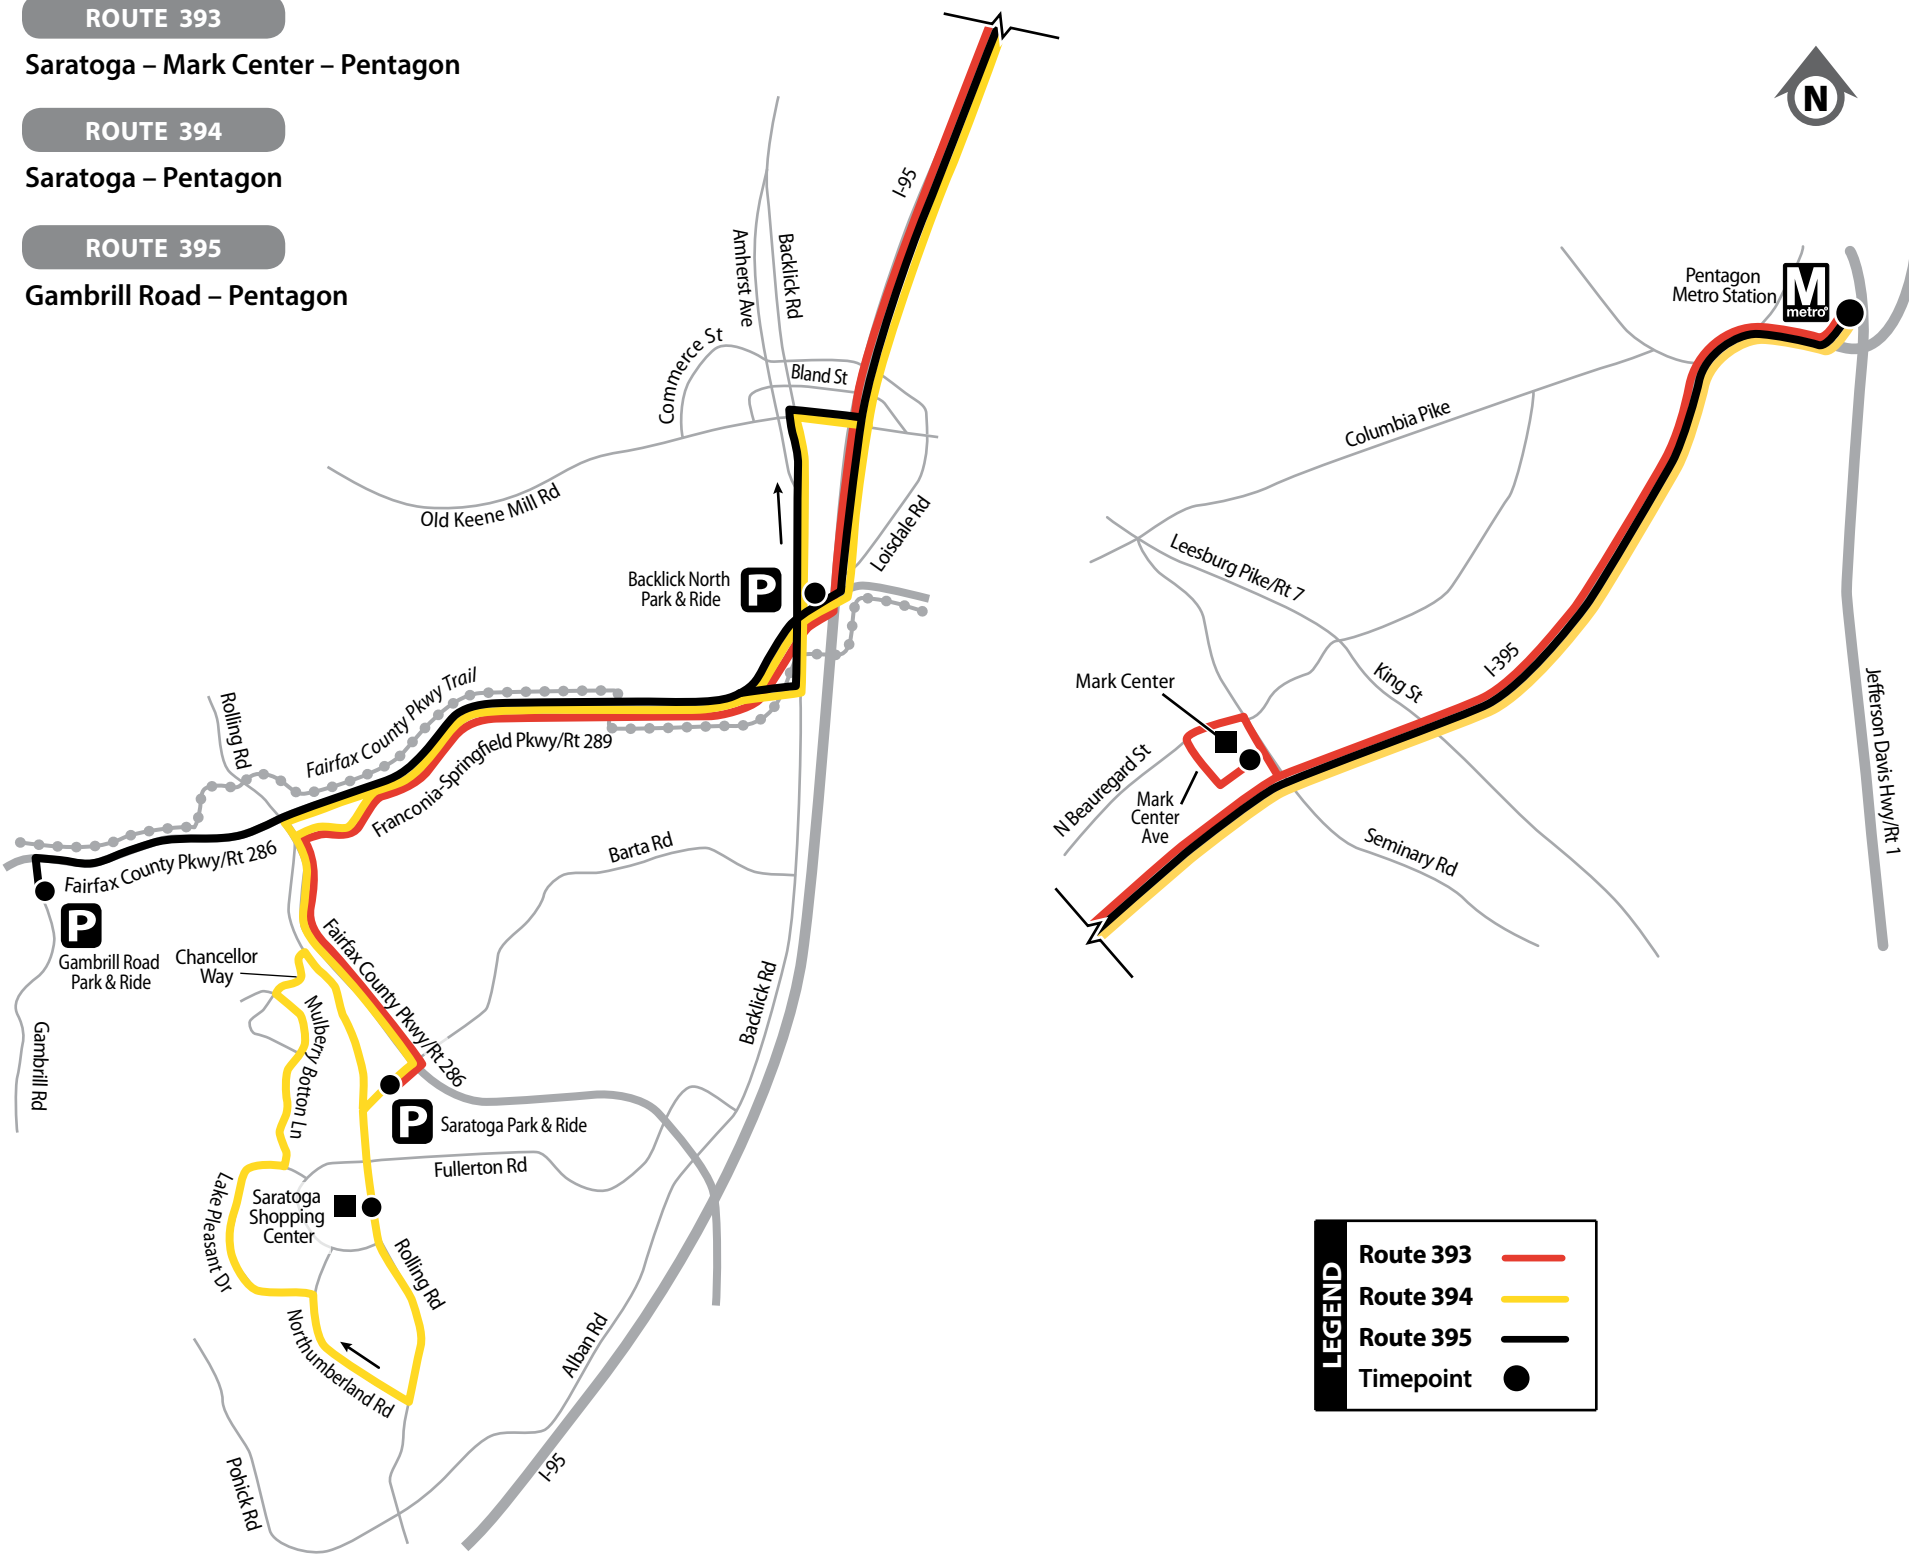

ROUTE 393

Saratoga – Mark Center – Pentagon

ROUTE 394

Saratoga – Pentagon

ROUTE 395

Gambrill Road – Pentagon

393 · 394 · 395

Effective December 4, 2017

Springfield – Pentagon

Gambrill Road Park & Ride • Saratoga Shopping Center • Saratoga Park & Ride • Backlick North Park & Ride • Mark Center • Pentagon Metro Station

Weekday Rush Hour Service Only

FAIRFAX
CONNECTOR

ROUTE	Rolling Rd & Saratoga Shopping Center	P Saratoga Park & Ride	P Backlick North Park & Ride	Mark Center Transit Station	M Pentagon Metro Station
-------	---------------------------------------	-------------------------------	-------------------------------------	-----------------------------	---------------------------------

SERVICE NOTES

◆ Morning northbound buses will continue in service to the Pentagon after serving the Mark Center Transit Station, and may depart prior to the listed time to accommodate through-riding passengers.