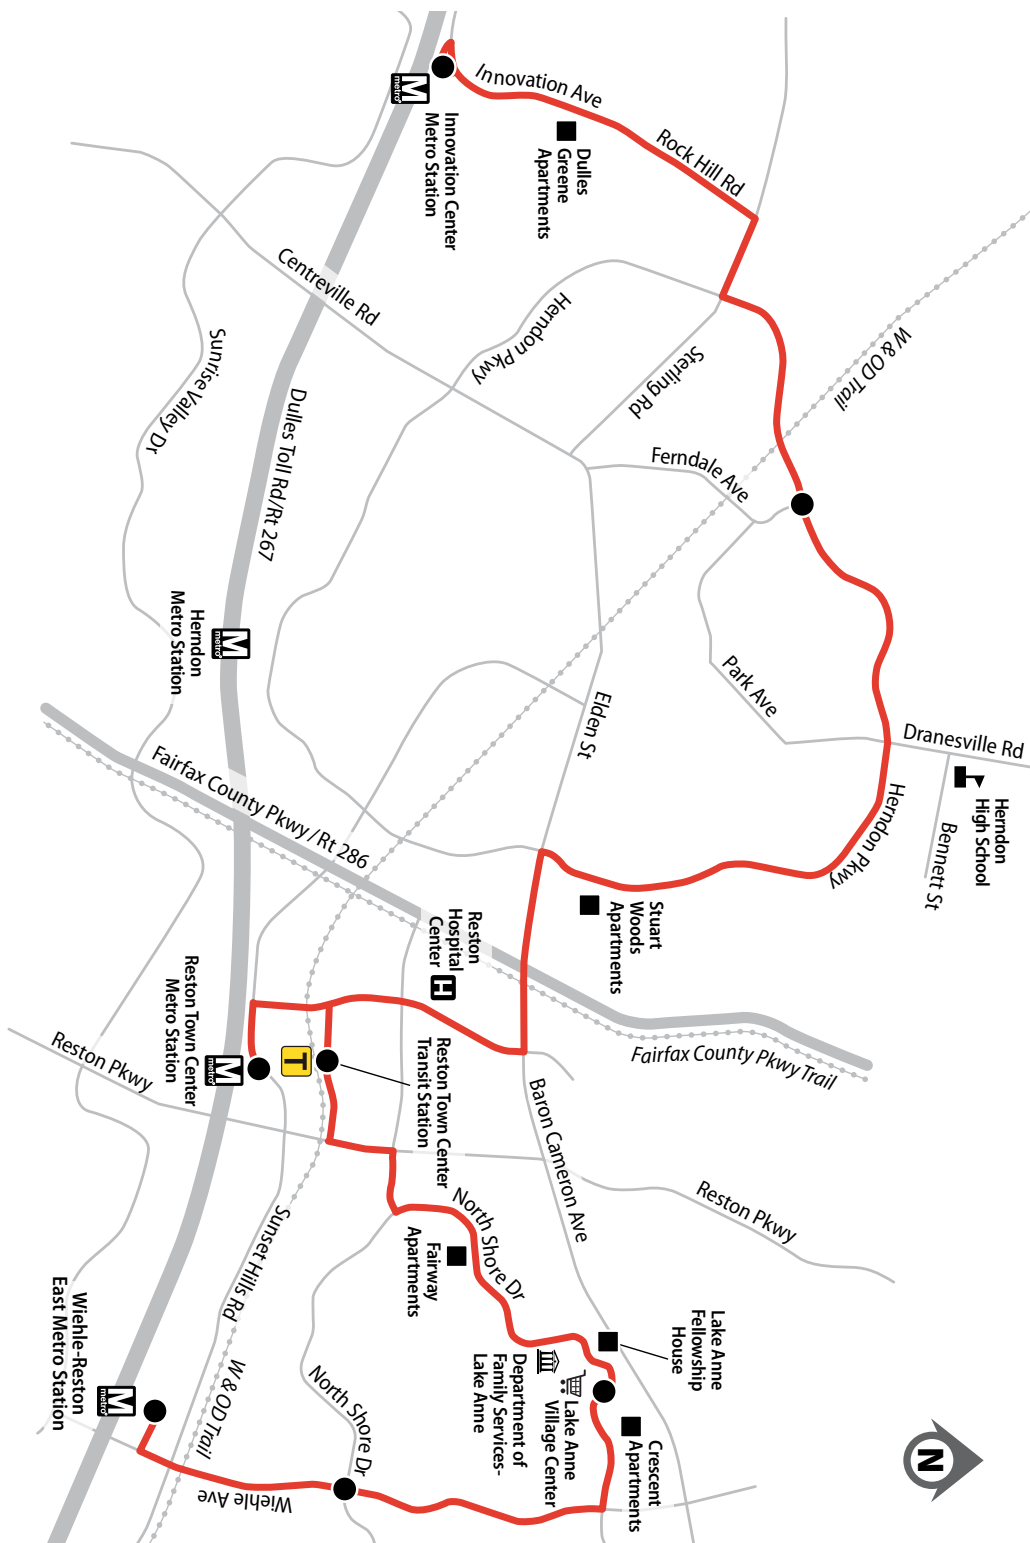

- **Wiehle-Reston East Metro Station**
- **Lake Anne**
- **Reston Town Center Transit Station**
- **Reston Town Center Metro Station**
- **Herndon Parkway**
- **Innovation Center Metro Station**

\$ Base Fare • Tarifa Basica

ROUTE 552

Innovation Center – Wiehle-Reston East

● Timepoint • Punto de tiempo

Monday through Friday • Lunes a Viernes
Westbound • Dirección oeste

Route Number • Número de ruta	Wiehle-Reston East Metro Station 	Wiehle Ave & North Shore Dr	Lake Anne Village Center	Reston Town Center Transit Station 	Reston Town Center Metro Station (North) 	Herndon Pkwy & Ferndale Ave	Innovation Center Metro Station (North) 
----------------------------------	--	--------------------------------	-----------------------------	--	---	--------------------------------	--