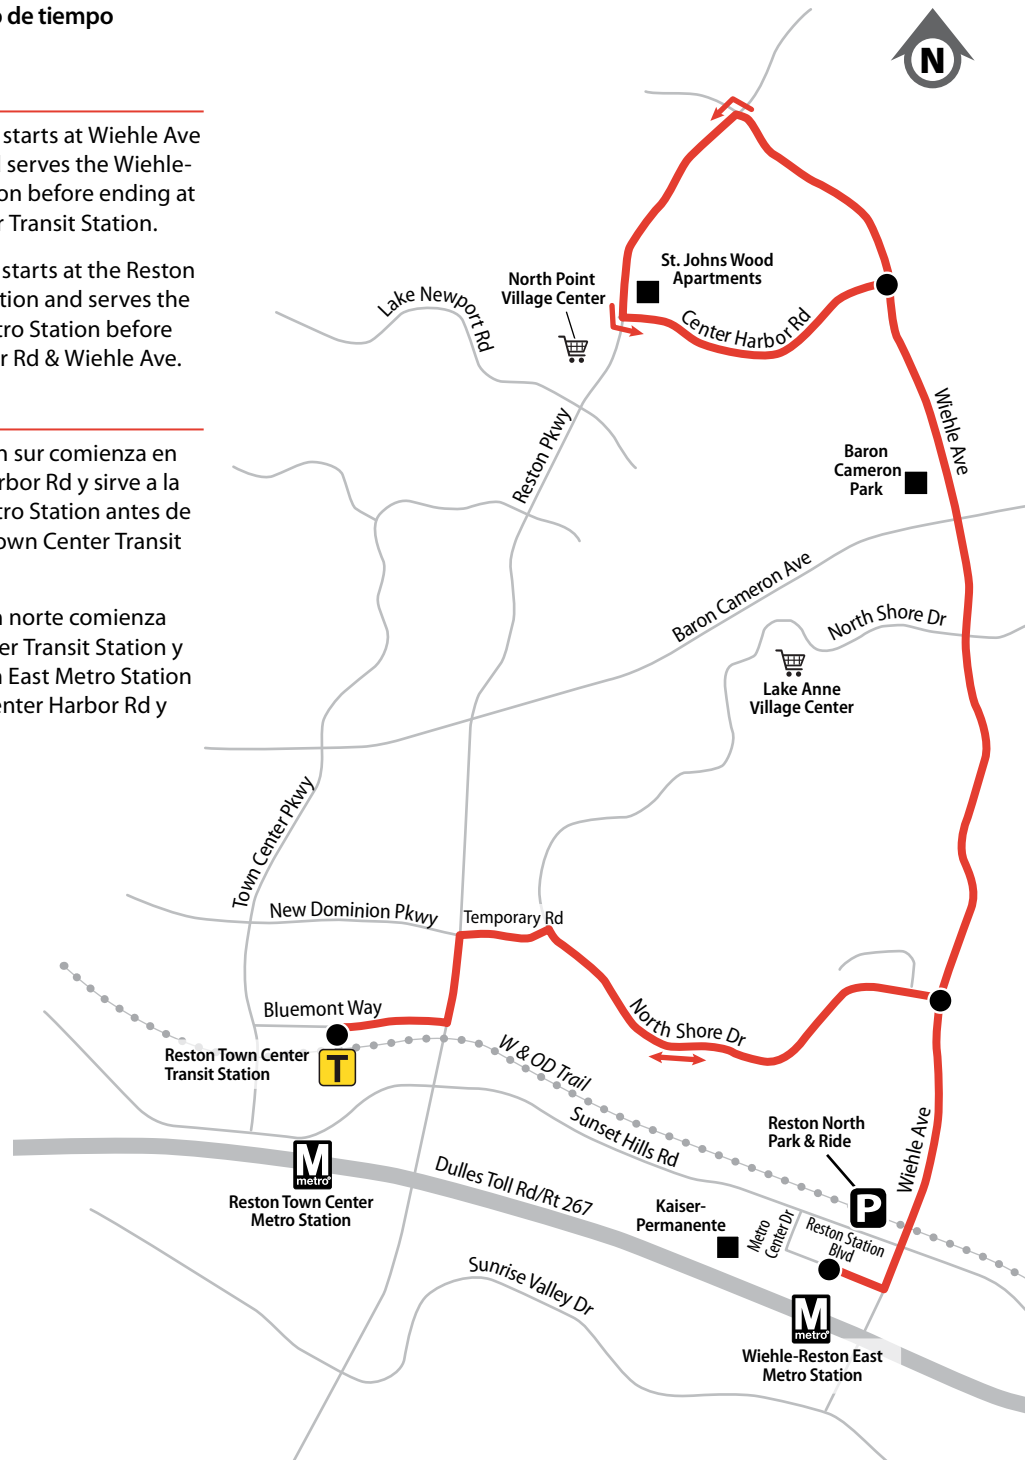

**● Timepoint • Punto de tiempo**

**SERVICE NOTE**

Southbound Route 558 starts at Wiehle Ave & Center Harbor Rd and serves the Wiehle-Reston East Metro Station before ending at the Reston Town Center Transit Station.

Northbound Route 558 starts at the Reston Town Center Transit Station and serves the Wiehle-Reston East Metro Station before ending at Center Harbor Rd & Wiehle Ave.

**NOTA DE SERVICIO**

La Ruta 558 en dirección sur comienza en Wiehle Ave y Center Harbor Rd y sirve a la Wiehle-Reston East Metro Station antes de terminar en la Reston Town Center Transit Station.

La ruta 558 en dirección norte comienza en la Reston Town Center Transit Station y sirve a la Wiehle-Reston East Metro Station antes de terminar en Center Harbor Rd y Wiehle Ave.

**How to Use the Timetable**

**Saturday & Sunday • Sábado y Domingo**  
**Southbound • Dirección sur**

<b>Route Number • Número de ruta</b>	<b>Wiehle Ave &amp; Center Harbor Rd</b>	<b>Wiehle Ave &amp; North Shore Dr</b>	<b>Wiehle-Reston East Metro Station</b> 	<b>Reston Town Center Transit Station</b> 
--	--	--	--	--