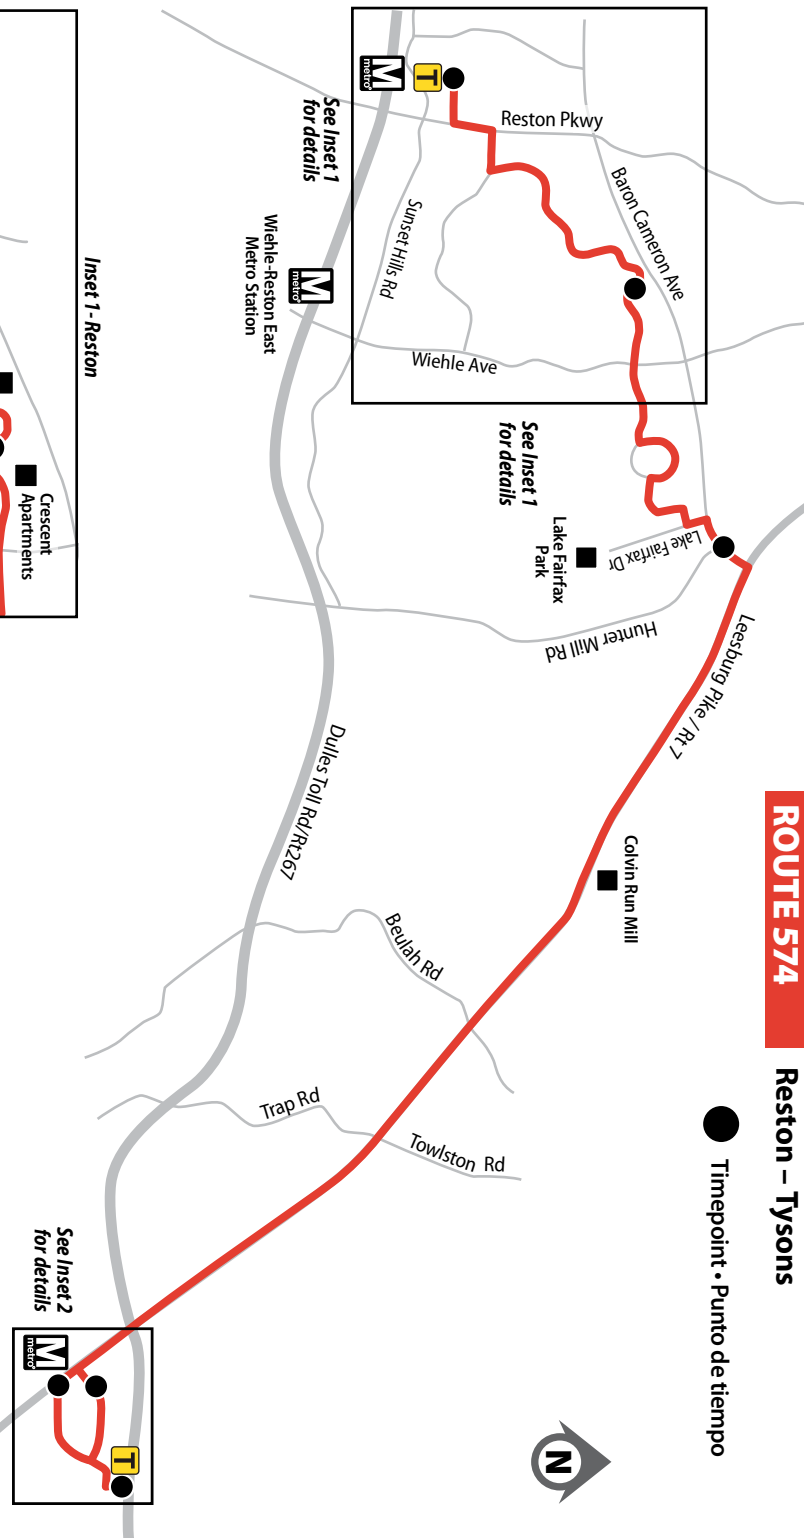

ROUTE 574

Reston – Tysons

● Timepoint • Punto de tiempo

Inset 1 - Reston

Inset 2 - Tysons

Monday through Friday • Lunes a Viernes
Eastbound • Dirección este

Route Number • Número de ruta	Reston Town Center Transit Station 	North Shore Dr & Lake Anne Village Center	Baron Cameron Ave & Hunter Mill Rd	Tyco Rd & Leesburg Pike	Spring Hill Metro Station (North) 	Tyson's * Westpark Transit Station 
 AM Service • Servicio de AM						
574	5:00	5:08	5:16	5:25	5:28	5:32
574	5:45	5:53	6:01	6:10	6:13	6:17
574	6:30	6:39	6:47	7:00	7:04	7:08
574	7:00	7:09	7:17	7:39	7:43	7:48
574	7:30	7:39	7:47	8:09	8:13	8:18
574	8:00	8:09	8:17	8:39	8:43	8:48
574	8:30	8:40	8:48	9:08	9:11	9:16
574	9:00	9:10	9:18	9:31	9:34	9:38
574	9:45	9:55	10:03	10:16	10:19	10:23
574	10:30	10:40	10:48	11:01	11:04	11:08
574	11:15	11:25	11:33	11:46	11:49	11:53

Monday through Friday • Lunes a Viernes
Westbound • Dirección oeste

Route Number • Número de ruta	Tyson's * Westpark Transit Station 	Spring Hill Metro Station (North) 	Baron Cameron Ave & Hunter Mill Rd	North Shore Dr & Lake Anne Village Center	Reston Town Center Transit Station 
 AM Service • Servicio de AM					
574	5:45	5:49	5:59	6:07	6:16
574	6:20	6:24	6:38	6:46	6:55
574	6:50	6:54	7:08	7:16	7:25
574	7:20	7:24	7:38	7:46	7:55
574	7:52	7:56	8:10	8:18	8:27
574	8:20	8:24	8:38	8:46	8:55
574	9:07	9:11	9:23	9:31	9:40
574	9:52	9:56	10:08	10:16	10:25
574	10:37	10:41	10:53	11:01	11:10
574	11:22	11:26	11:38	11:46	11:55