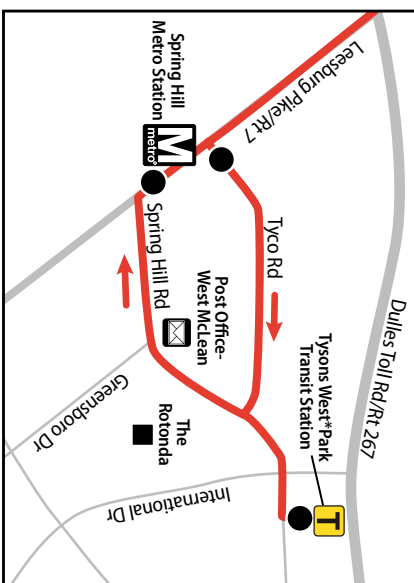

ROUTE 574

Reston – Tysons

● Timepoint • Punto de tiempo

Inset 1 - Reston

Inset 2 - Tysons

Monday through Friday • Lunes a Viernes
Eastbound • Dirección este

Route Number • Número de ruta	Reston Town Center Transit Station 	North Shore Dr & Lake Anne Village Center	Baron Cameron Ave & Hunter Mill Rd	Tyco Rd & Leesburg Pike	Spring Hill Metro Station (North) 	Tyson's * Westpark Transit Station 
 AM Service • Servicio de AM						
574	5:00	5:08	5:16	5:25	5:28	5:32
574	5:45	5:53	6:01	6:10	6:13	6:17
574	6:30	6:39	6:47	7:00	7:04	7:08
574	7:00	7:09	7:17	7:39	7:43	7:48
574	7:30	7:39	7:47	8:09	8:13	8:18
574	8:00	8:09	8:17	8:39	8:43	8:48
574	8:30	8:40	8:48	9:08	9:11	9:16
574	9:00	9:10	9:18	9:31	9:34	9:38
574	9:45	9:55	10:03	10:16	10:19	10:23
574	10:30	10:40	10:48	11:01	11:04	11:08
574	11:15	11:25	11:33	11:46	11:49	11:53

Monday through Friday • Lunes a Viernes
Westbound • Dirección oeste

Route Number • Número de ruta	Tyson's * Westpark Transit Station 	Spring Hill Metro Station (North) 	Baron Cameron Ave & Hunter Mill Rd	North Shore Dr & Lake Anne Village Center	Reston Town Center Transit Station 
 AM Service • Servicio de AM					
574	5:45	5:49	5:59	6:07	6:16
574	6:20	6:24	6:38	6:46	6:55
574	6:50	6:54	7:08	7:16	7:25
574	7:20	7:24	7:38	7:46	7:55
574	7:52	7:56	8:10	8:18	8:27
574	8:20	8:24	8:38	8:46	8:55
574	9:07	9:11	9:23	9:31	9:40
574	9:52	9:56	10:08	10:16	10:25
574	10:37	10:41	10:53	11:01	11:10
574	11:22	11:26	11:38	11:46	11:55