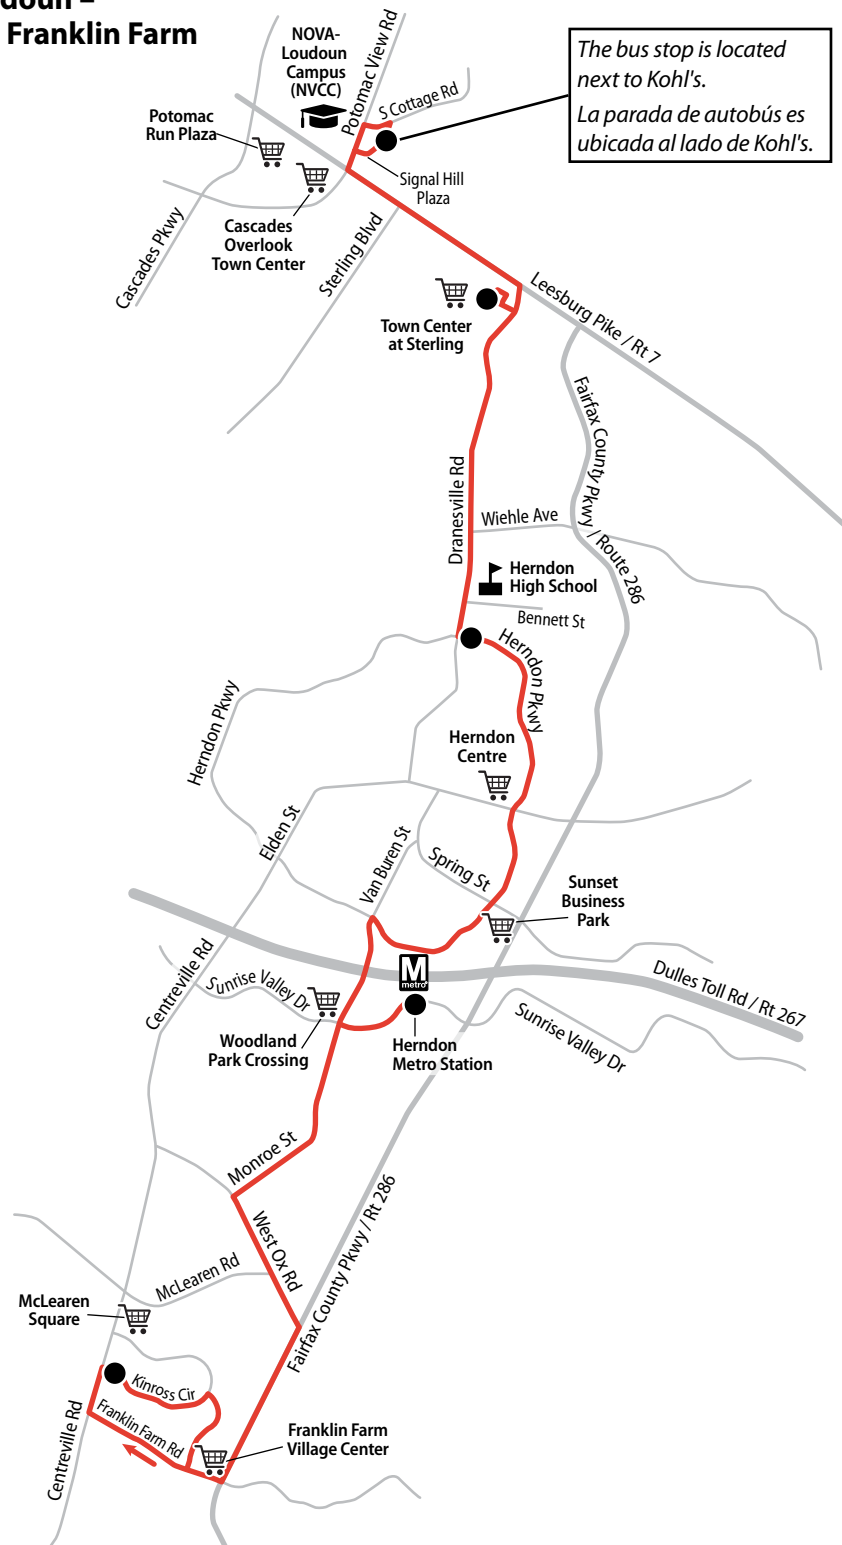

● Timepoint • Punto de tiempo

The bus stop is located next to Kohl's.
La parada de autobús es ubicada al lado de Kohl's.

How to Use the Timetable

- » Use the map to find the stops closest to where you will get on and off the bus.
- » Select the schedule (Weekday, Saturday, Sunday) for when you will travel. Along the top of the schedule, find the stop at or nearest to the point where you will get on the bus. Follow that column down to the time you want to leave.
- » Use the same method to find the times the bus is scheduled to arrive at the stop where you will get off the bus.
- » If the bus stop is not listed, use the time shown for the bus stop before it as the time to wait at the stop.

Monday through Friday • Lunes a Viernes
Southbound • Dirección sur

Route Number • Número de ruta	NOVA-Loudoun Campus (NVCC) at S Cottage Rd	Dranesville Rd & Leesburg Pike	Dranesville Rd & Herndon Pkwy	Herndon Metro Station (Arrive • Llegada)	Herndon Metro Station (Depart • Salida)	Kinross Circle & Kilbrennan Ct
--	---	---	--	---	--	---