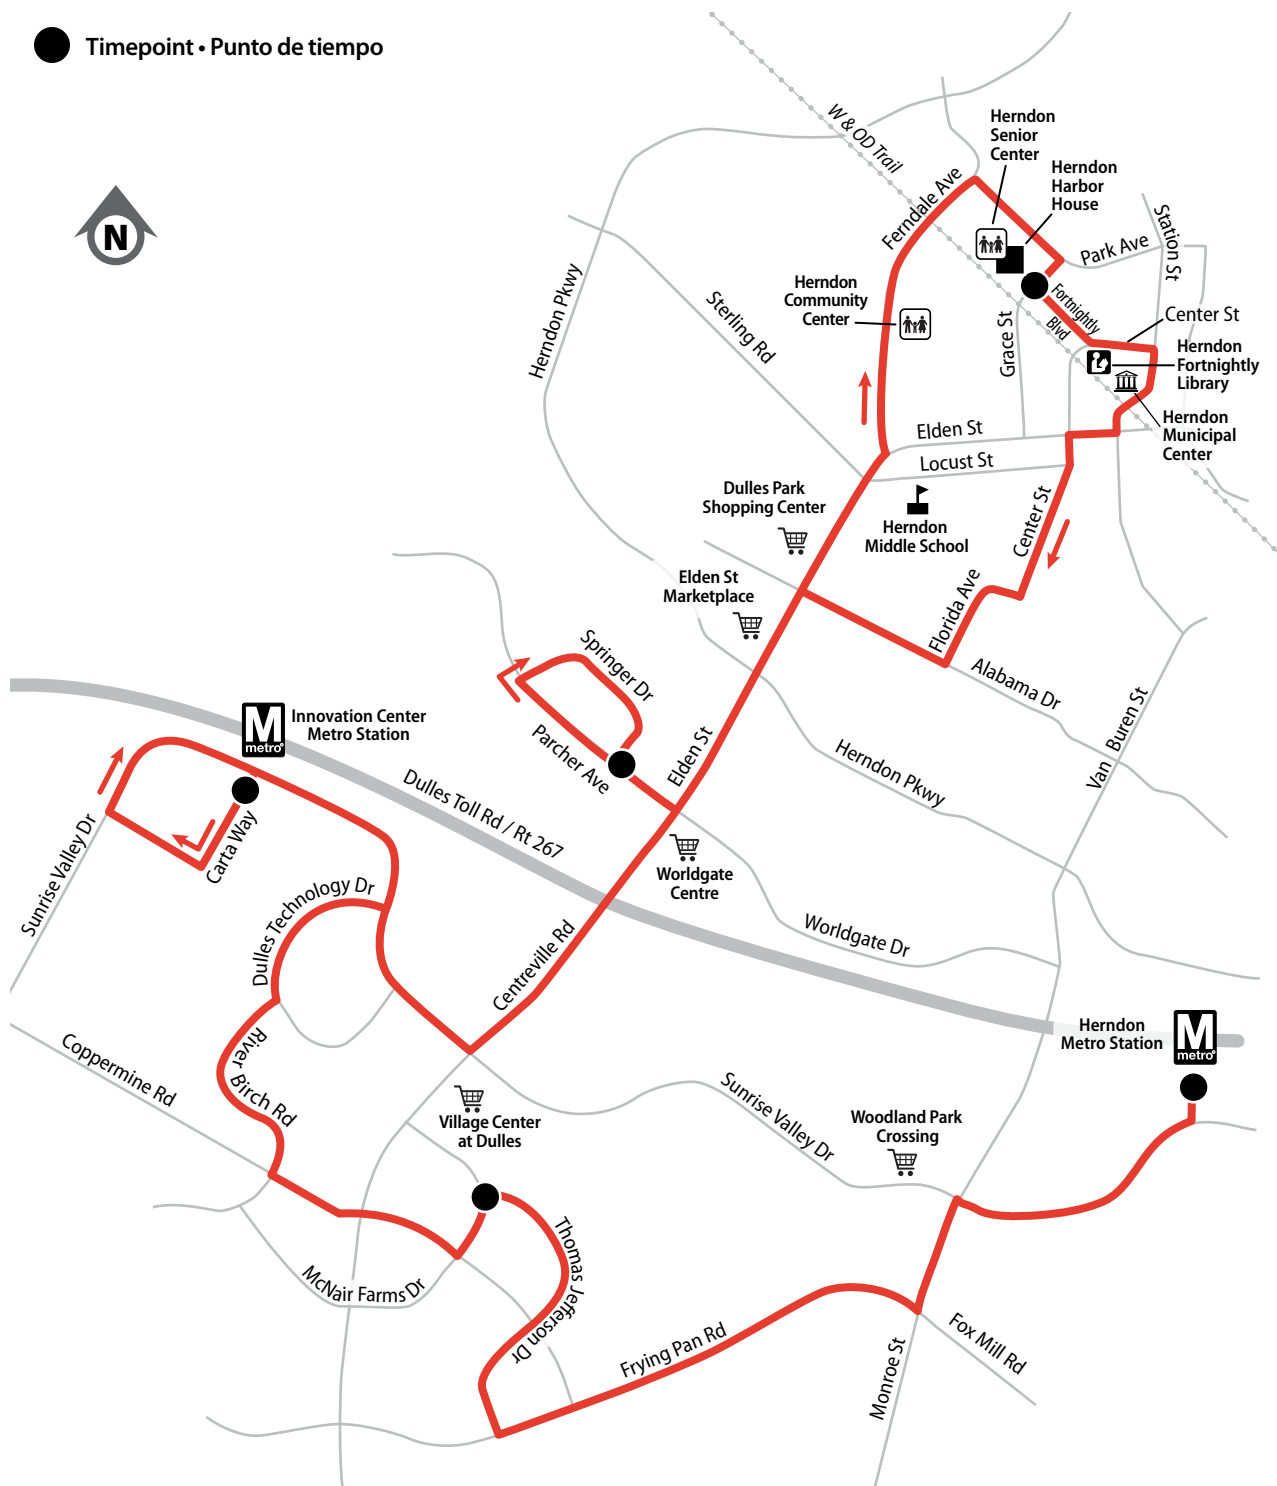

- Herndon Metro Station
- Innovation Center Metro Station
- Parcher Avenue
- Elden Street
- Ferndale Avenue
- Herndon Harbor House

\$ Base Fare • Tarifa Basica

For fares and important information about the bus system, see the brochure: **Fares, Policies & General Information**

● Timepoint • Punto de tiempo

Monday through Friday • Lunes a Viernes
Northbound • Dirección norte

Route Number • Número de ruta	Herndon Metro Station (South)	Thomas Jefferson Dr & McNair Farms Dr	Innovation Center Metro Station (South)	Parcher Ave & Springer Dr	Herndon Harbor House
--	--	--	--	--	-----------------------------

Monday through Friday • Lunes a Viernes
Southbound • Dirección sur

Route Number • Número de ruta	Herndon Harbor House	Parcher Ave & Springer Dr	Innovation Center Metro Station (South)	Thomas Jefferson Dr & McNair Farms Dr	Herndon Metro Station (South)
--	-----------------------------	--	--	--	--

Saturday & Sunday • Sábado y Domingo
Southbound • Dirección sur

Route Number • Número de ruta	Herndon Harbor House	Parcher Ave & Springer Dr	Innovation Center Metro Station (South)	Thomas Jefferson Dr & McNair Farms Dr	Herndon Metro Station (South)
--	-----------------------------	--	--	--	--