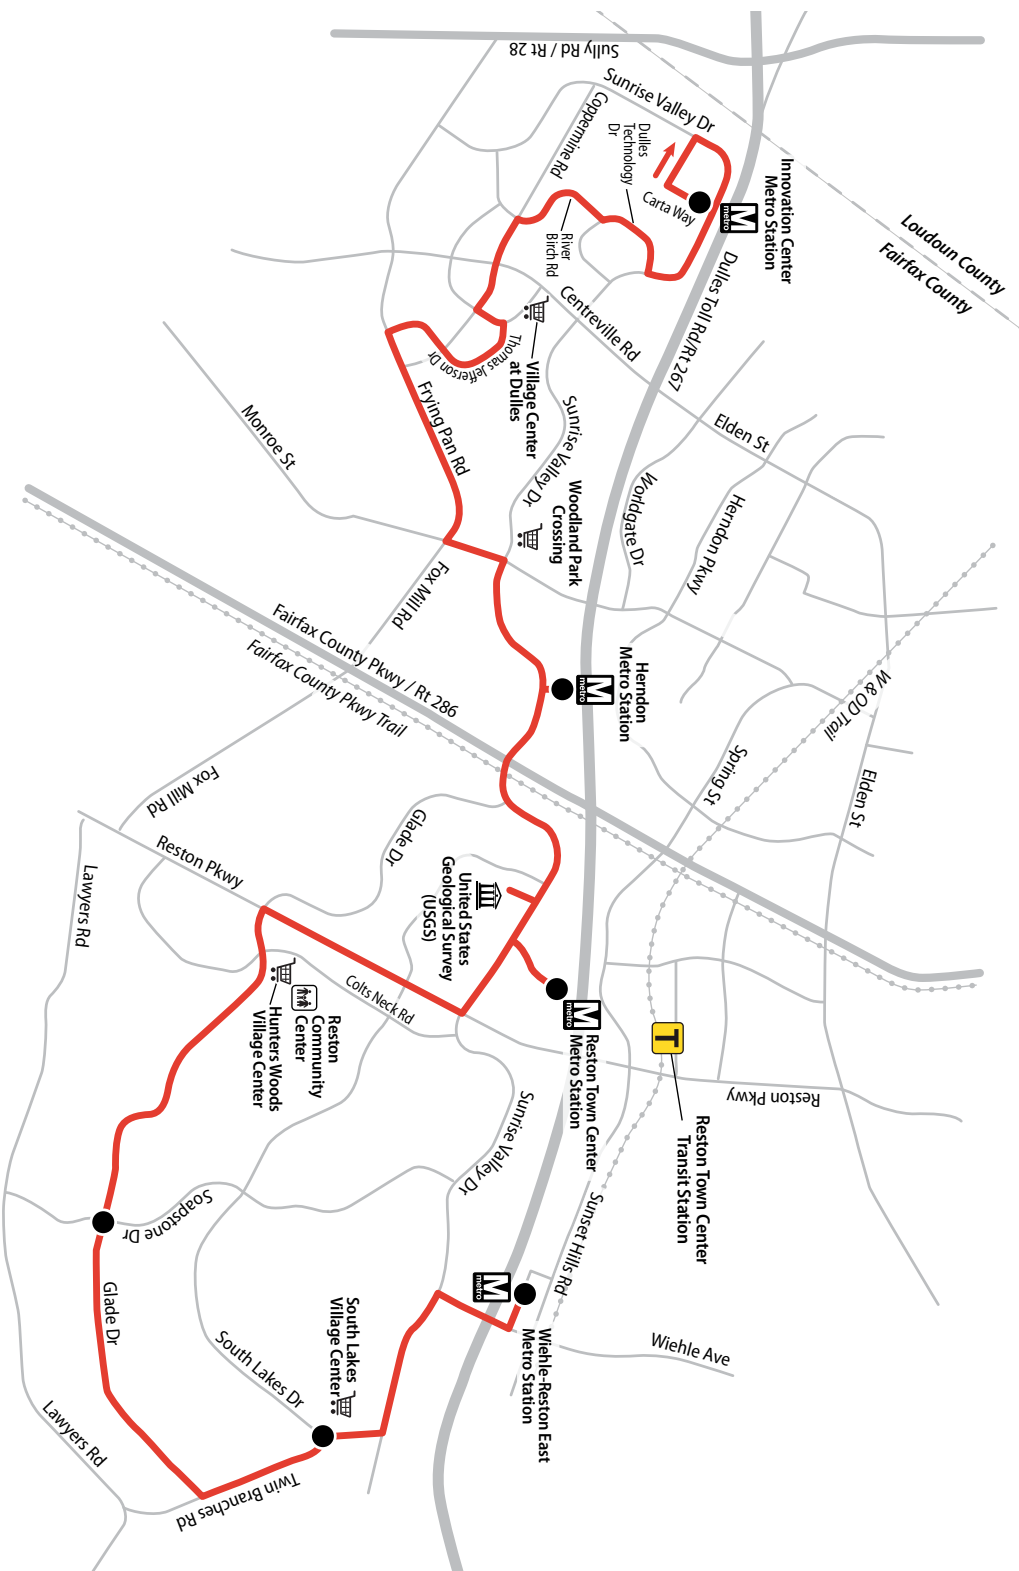

951

Effective Summer 2022
A partir del verano de 2022

Wiehle-Reston East – Innovation Center

Rush Hour Service Only
Solamente servicio de horas punta

Serves these locations:
Proporciona servicio a estas ubicaciones:

- **Wiehle-Reston East Metro Station**
- **Glade Drive**
- **Reston Town Center Metro Station**
- **United States Geological Survey (USGS)**
- **Herndon Metro Station**
- **Innovation Center Metro Station**

ROUTE 951

Wiehle-Reston East – Innovation Center

● **Timepoint • Punto de tiempo**

How to Use the Timetable

- » Use the map to find the stops closest to where you will get on and off the bus.
- » Select the schedule (Weekday, Saturday, Sunday) for when you will travel. Along the top of the schedule, find the stop at or nearest to the point where you will get on the bus. Follow that column down to the time you want to leave.
- » Use the same method to find the times the bus is scheduled to arrive at the stop where you will get off the bus.
- » If the bus stop is not listed, use the time shown for the bus stop before it as the time to wait at the stop.

Monday through Friday • Lunes a Viernes
Westbound • Dirección oeste

Route Number • Número de ruta	Wiehle-Reston East Metro Station 	South Lakes Dr & Twin Branches Rd	Glade Dr & Soapstone Dr	Reston Town Center Metro Station (South) 	Herndon Metro Station (Arrive • Llegada) 	Herndon Metro Station (North-Depart) 	Innovation Center Metro Station (South) 
----------------------------------	--	--------------------------------------	----------------------------	---	---	---	--