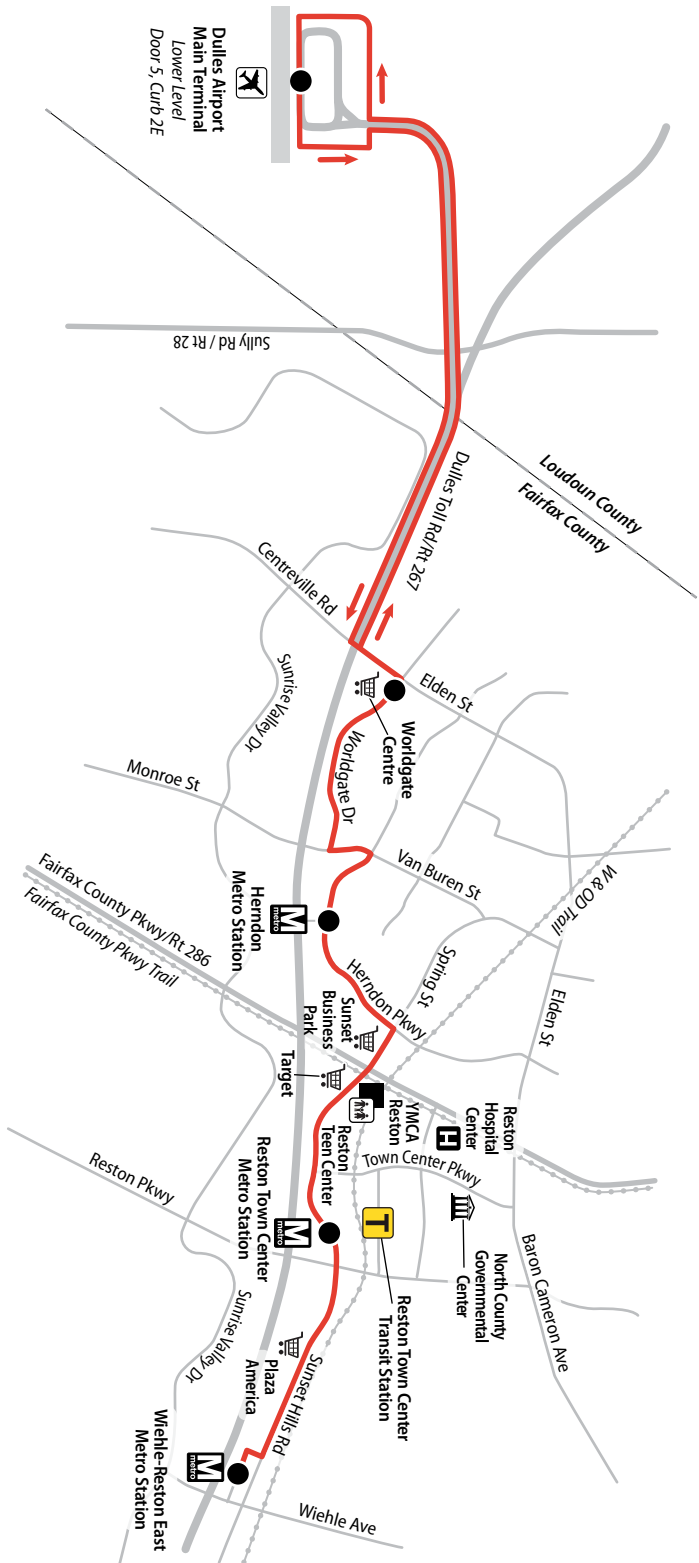

- Wiehle-Reston East Metro Station
- Sunset Hills Road
- Reston Town Center Metro Station
- Herndon Metro Station
- Worldgate Drive
- Dulles Airport

\$ Base Fare • Tarifa Basica

For fares and important information about the bus system, see the brochure: **Fares, Policies & General Information**

ROUTE 952

Sunset Hills – Dulles Airport

● Timepoint • Punto de tiempo

SERVICE NOTES • NOTA DE SERVICIO

Westbound Route 952 (to Dulles Airport) serves the Reston Town Center Metro Station at a bus stop located on the northside of Sunset Hills Rd across from the station.

Monday through Friday • Lunes a Viernes
Eastbound • Dirección este

Route Number • Número de ruta	Dulles Airport 	Worldgate Dr & Elden St	Herndon Metro Station (North) 	Reston Town Center Metro Station (North) 	Wiehle-Reston East Metro Station 
--	--	--	---	--	--