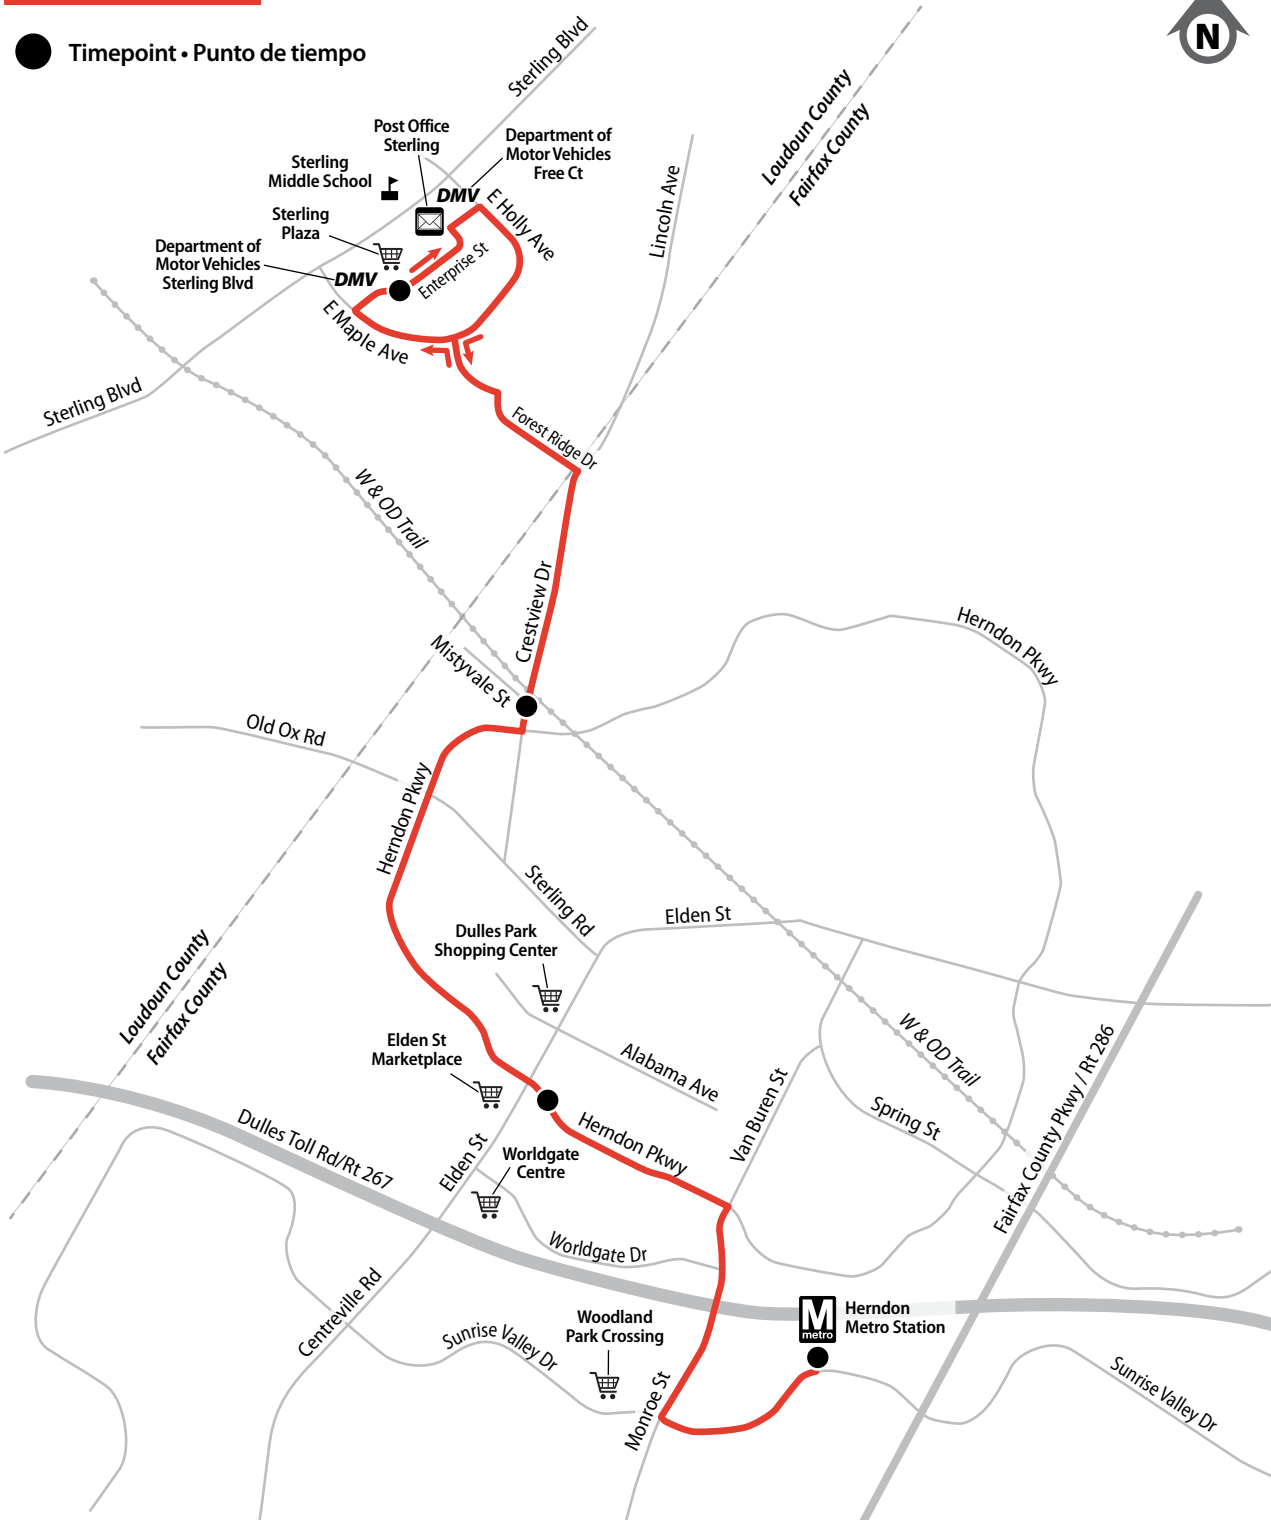

● Timepoint • Punto de tiempo

How to Use the Timetable

- » Use the map to find the stops closest to where you will get on and off the bus.
- » Select the schedule (Weekday, Saturday, Sunday) for when you will travel. Along the top of the schedule, find the stop at or nearest to the point where you will get on the bus. Follow that column down to the time you want to leave.
- » Use the same method to find the times the bus is scheduled to arrive at the stop where you will get off the bus.
- » If the bus stop is not listed, use the time shown for the bus stop before it as the time to wait at the stop.

- Sterling Plaza
- Crestview Drive
- Herndon Parkway
- Herndon Metro Station

\$ Base Fare • Tarifa Basica

For fares and important information about the bus system, see the brochure: **Fares, Policies & General Information**

Monday through Friday • Lunes a Viernes
Southbound • Dirección sur

Route Number • Número de ruta	Enterprise St at Sterling Plaza	Crestview Dr & Mistyvale St	Herndon Pkwy & Elden St	Herndon Metro Station (South)
☀ AM Service • Servicio de AM				
954	6:03	6:10	6:16	6:25
954	6:29	6:37	6:45	6:55
954	6:59	7:07	7:15	7:25
954	7:29	7:37	7:45	7:55
954	7:59	8:07	8:15	8:25
954	8:29	8:37	8:45	8:55
954	9:00	9:07	9:13	9:22
954	10:00	10:07	10:13	10:22
954	11:00	11:07	11:13	11:22
🌙 PM Service • Servicio de PM				
954	12:00	12:07	12:13	12:22
954	1:00	1:07	1:13	1:22
954	2:00	2:07	2:13	2:22
954	2:59	3:07	3:15	3:25
954	3:59	4:07	4:15	4:25
954	4:29	4:37	4:45	4:55
954	4:59	5:07	5:15	5:25
954	5:29	5:37	5:45	5:55
954	5:59	6:07	6:15	6:25
954	6:30	6:37	6:43	6:52
954	7:00	7:07	7:13	7:22
954	8:00	8:07	8:13	8:22
954	9:00	9:07	9:13	9:22