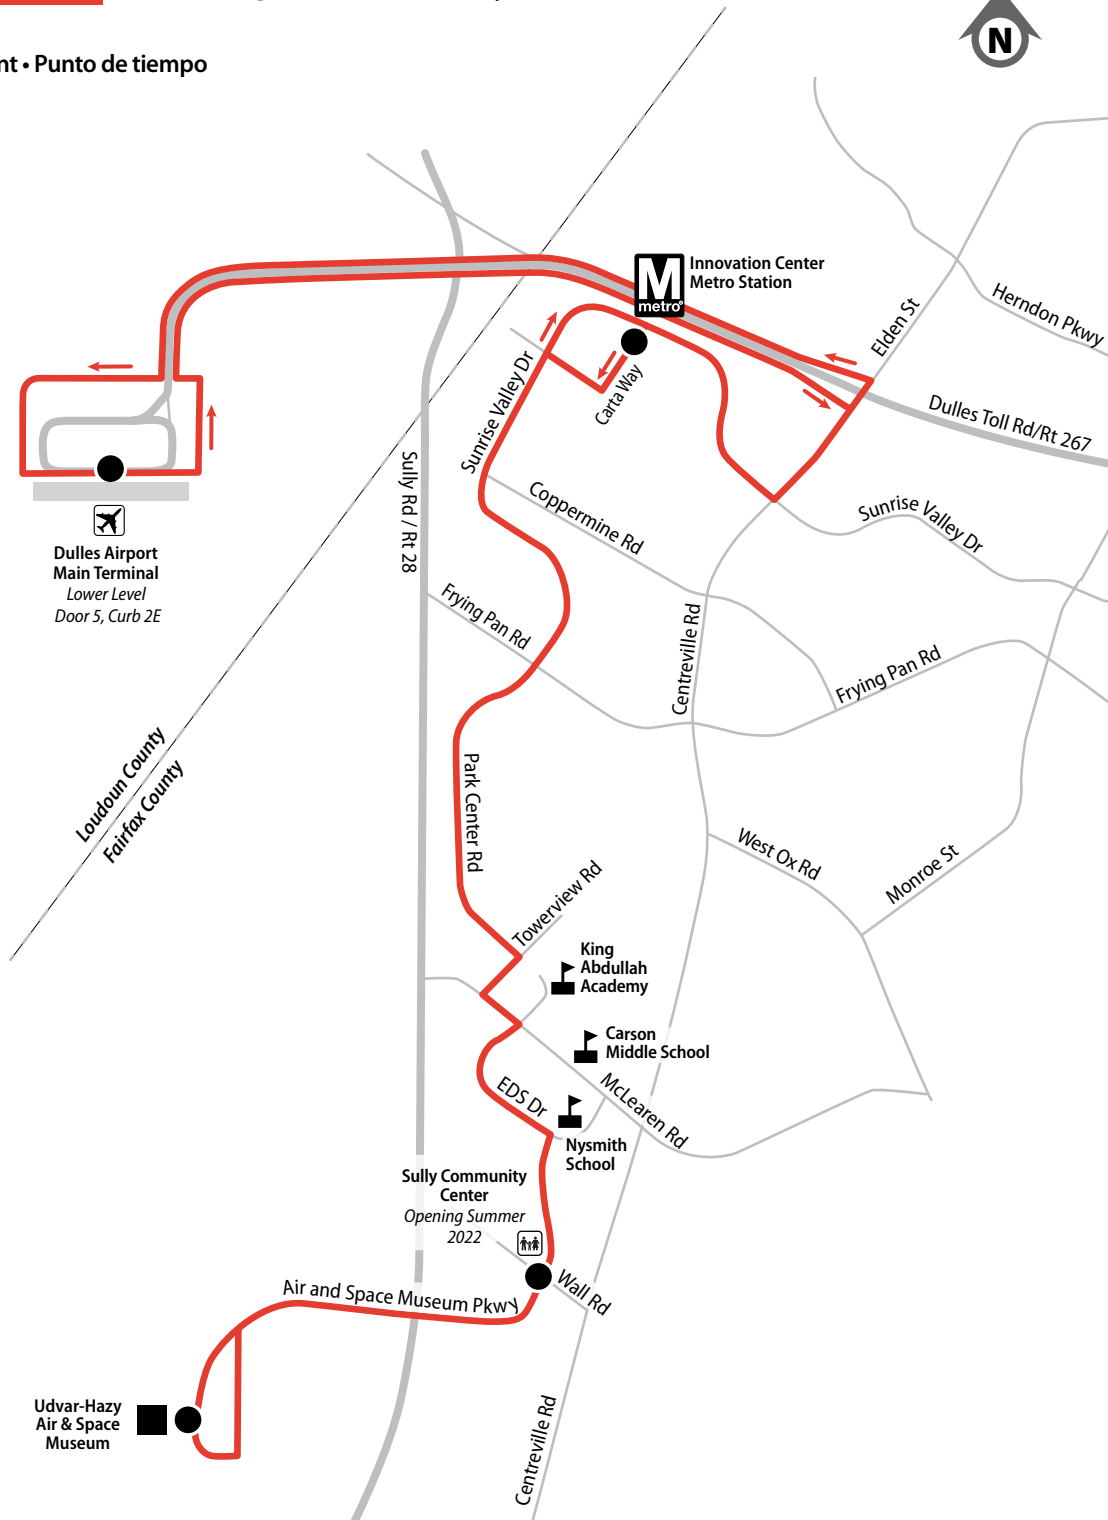

● Timepoint • Punto de tiempo

How to Use the Timetable

- » Use the map to find the stops closest to where you will get on and off the bus.
- » Select the schedule (Weekday, Saturday, Sunday) for when you will travel. Along the top of the schedule, find the stop at or nearest to the point where you will get on the bus. Follow that column down to the time you want to leave.
- » Use the same method to find the times the bus is scheduled to arrive at the stop where you will get off the bus.
- » If the bus stop is not listed, use the time shown for the bus stop before it as the time to wait at the stop.

Saturday & Sunday • Sábado y Domingo
Northbound • Dirección norte

Route Number • Número de ruta	Udvar-Hazy Air & Space Museum	Air & Space Museum Pkwy & Wall Rd	Innovation Center Metro Station (South) 	Dulles Airport 
☀ AM Service • Servicio de AM				
983	—	7:39	7:50	8:02
983	—	8:39	8:50	9:02
983	9:35	9:39	9:50	10:02
983	10:35	10:39	10:50	11:02
983	11:35	11:39	11:50	12:02
🌙 PM Service • Servicio de PM				
983	12:35	12:39	12:50	1:02
983	1:35	1:39	1:50	2:02
983	2:35	2:39	2:50	3:02
983	3:35	3:39	3:50	4:02
983	4:35	4:39	4:50	5:02
983	5:35	5:39	5:50	6:02
983	6:35	6:39	6:50	7:02

Saturday & Sunday • Sábado y Domingo
Southbound • Dirección sur

Route Number • Número de ruta	Dulles Airport 	Innovation Center Metro Station (South) 	Air & Space Museum Pkwy & Wall Rd	Udvar-Hazy Air & Space Museum
☀ AM Service • Servicio de AM				
983	—	7:15	7:25	—
983	8:05	8:15	8:25	—
983	9:05	9:15	9:25	9:29
983	10:05	10:15	10:25	10:29
983	11:05	11:15	11:25	11:29
🌙 PM Service • Servicio de PM				
983	12:05	12:15	12:25	12:29
983	1:05	1:15	1:25	1:29
983	2:05	2:15	2:25	2:29
983	3:05	3:15	3:25	3:29
983	4:05	4:15	4:25	4:29
983	5:05	5:15	5:25	5:29
983	6:05	6:15	6:25	6:29