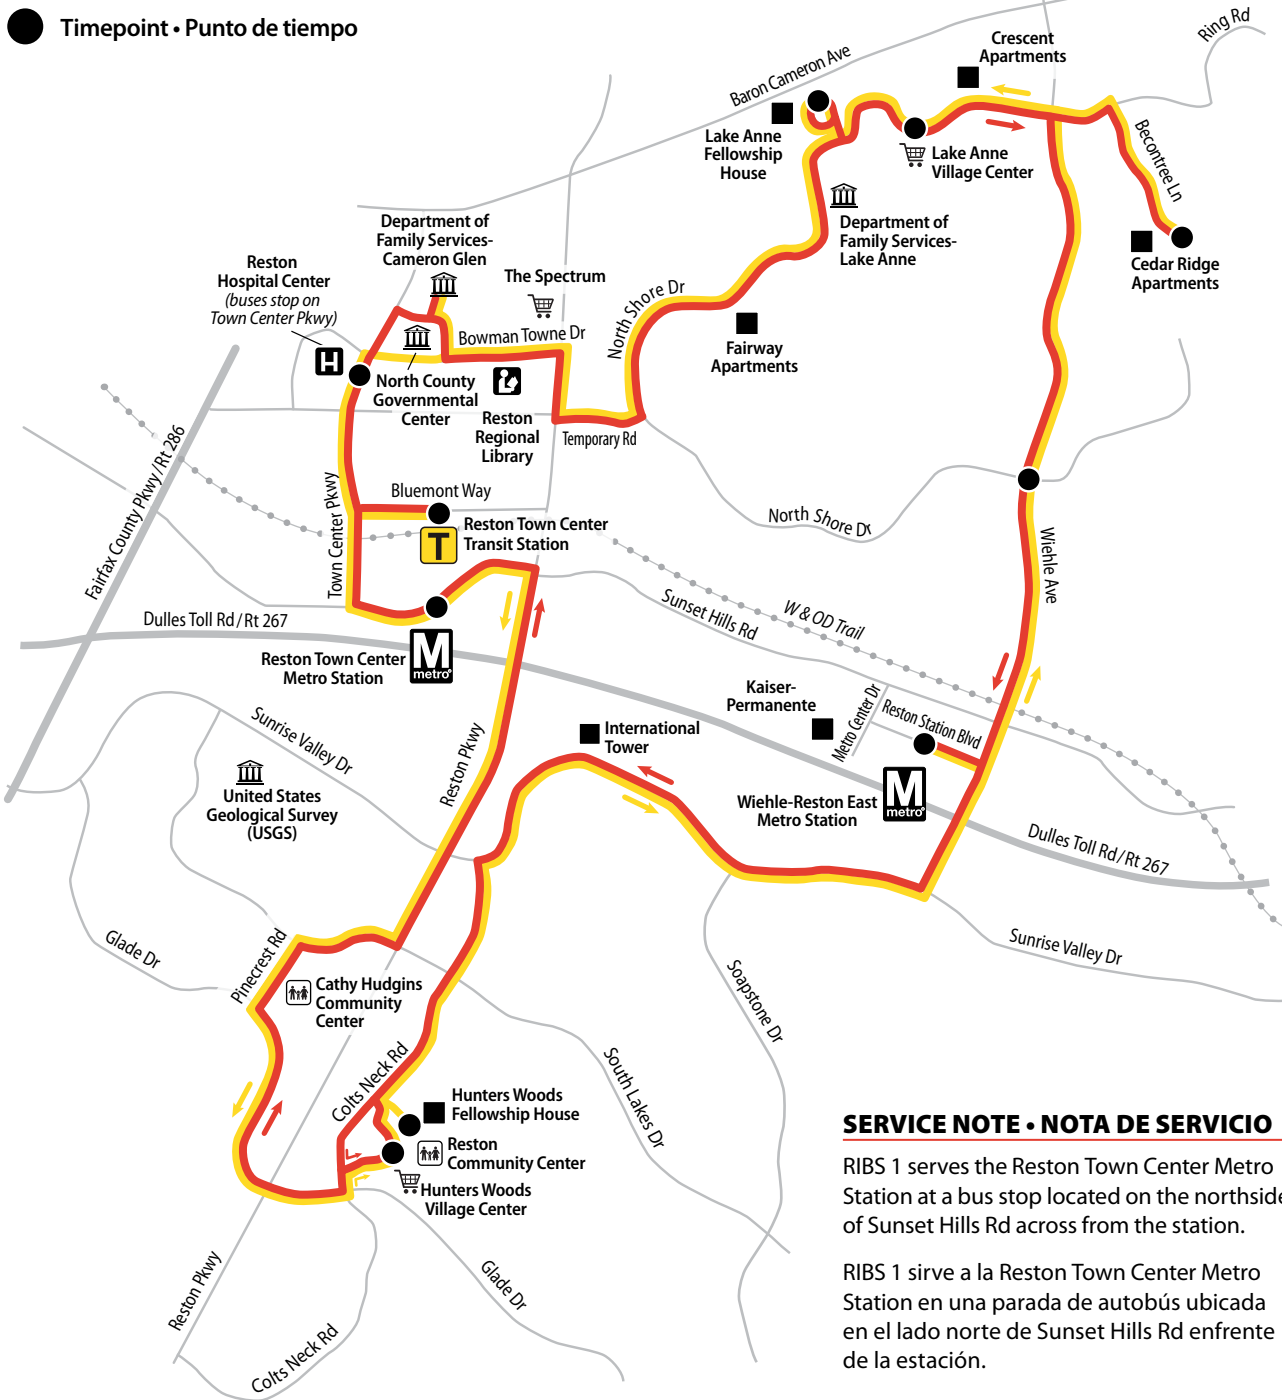

RIBS 1

Lake Anne – Hunters Woods

RIBS 3

● Timepoint • Punto de tiempo

SERVICE NOTE • NOTA DE SERVICIO

RIBS 1 serves the Reston Town Center Metro Station at a bus stop located on the northside of Sunset Hills Rd across from the station.

RIBS 1 sirve a la Reston Town Center Metro Station en una parada de autobús ubicada en el lado norte de Sunset Hills Rd enfrente de la estación.

How to Use the Timetable

- » Use the map to find the stops closest to where you will get on and off the bus.
- » Select the schedule (Weekday, Saturday, Sunday) for when you will travel. Along the top of the schedule, find the stop at or nearest to the point where you will get on the bus. Follow that column down to the time you want to leave.
- » Use the same method to find the times the bus is scheduled to arrive at the stop where you will get off the bus.
- » If the bus stop is not listed, use the time shown for the bus stop before it as the time to wait at the stop.

- Reston Town Center Transit Station
- Reston Town Center Metro Station
- Lake Anne
- Wiehle-Reston East Metro Station
- Hunters Woods
- Reston Hospital Center

\$ Base Fare • Tarifa Basica

For fares and important information about the bus system, see the brochure: **Fares, Policies & General Information**

Sunday • Domingo

Route Number • Número de ruta	Reston Town Center Transit Station	Reston Hospital Center	Lake Anne Fellowship House	North Shore Dr & Lake Anne Village Center	Cedar Ridge Apartments	Wiehle Ave & North Shore Dr	Wiehle-Reston East Metro Station	Hunters Woods Village Center	Reston Town Center Metro Station (North)	Reston Town Center Transit Station
----------------------------------	---------------------------------------	---------------------------	-------------------------------	--	------------------------	--------------------------------	-------------------------------------	---------------------------------	--	---------------------------------------