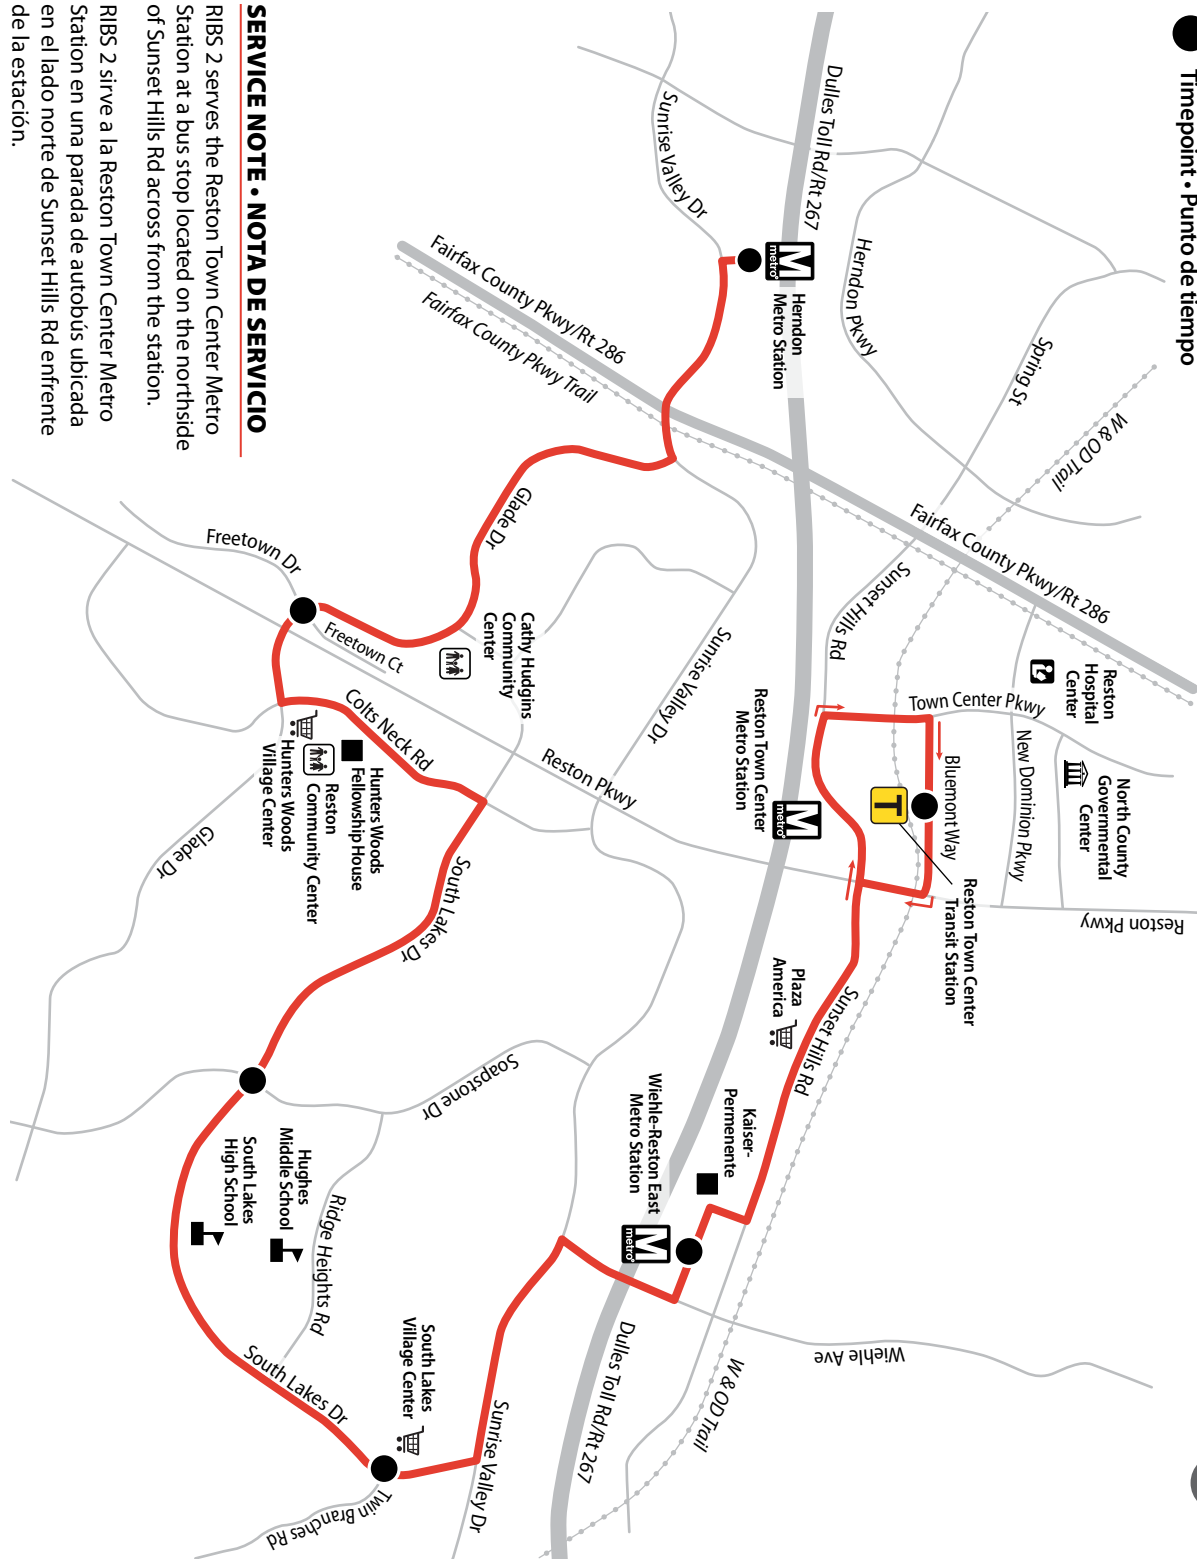

RIBS 2

Reston –South Lakes Drive – Herndon Metro

● Timepoint • Punto de tiempo

SERVICE NOTE • NOTA DE SERVICIO

RIBS 2 serves the Reston Town Center Metro Station at a bus stop located on the northside of Sunset Hills Rd across from the station.

RIBS 2 sirve a la Reston Town Center Metro Station en una parada de autobús ubicada en el lado norte de Sunset Hills Rd enfrente de la estación.

Monday through Friday • Lunes a Viernes
Eastbound • Dirección este

Monday through Friday • Lunes a Viernes
Westbound • Dirección oeste

Route Number • Número de ruta	Reston Town Center Transit Station 	Wiehle-Reston East Metro Station (Arrive • Llegada) 	Wiehle-Reston East Metro Station (Depart • Salida) 	South Lakes Dr & Twin Branches Rd	South Lakes Dr & Soapstone Dr	Glade Dr & Freetown Ct	Herndon Metro Station (South) 
☀ AM Service • Servicio de AM							
RIBS 2	5:10	5:20	5:25	5:30	5:33	5:40	5:48
RIBS 2	5:45	5:55	6:00	6:05	6:08	6:15	6:23
RIBS 2	6:15	6:25	6:30	6:35	6:38	6:45	6:53
RIBS 2	6:40	♦	6:50	6:55	6:58	7:06	7:15
RIBS 2	7:00	♦	7:10	7:15	7:18	7:26	7:35
RIBS 2	7:20	♦	7:30	7:35	7:38	7:46	7:55
RIBS 2	7:40	♦	7:50	7:55	7:58	8:06	8:15
RIBS 2	8:00	♦	8:10	8:15	8:18	8:26	8:35
RIBS 2	8:20	♦	8:30	8:35	8:38	8:46	8:55
RIBS 2	8:40	♦	8:50	8:55	8:58	9:06	9:15
RIBS 2	9:00	♦	9:10	9:15	9:18	9:26	9:35
RIBS 2	9:20	♦	9:30	9:35	9:38	9:46	9:55
RIBS 2	9:45	9:55	9:58	10:03	10:06	10:14	10:23
RIBS 2	10:15	10:25	10:28	10:33	10:36	10:44	10:53
RIBS 2	10:45	10:55	10:58	11:03	11:06	11:14	11:23
RIBS 2	11:15	11:25	11:28	11:33	11:36	11:44	11:53
RIBS 2	11:45	11:55	11:58	12:03 PM	12:06	12:14	12:23