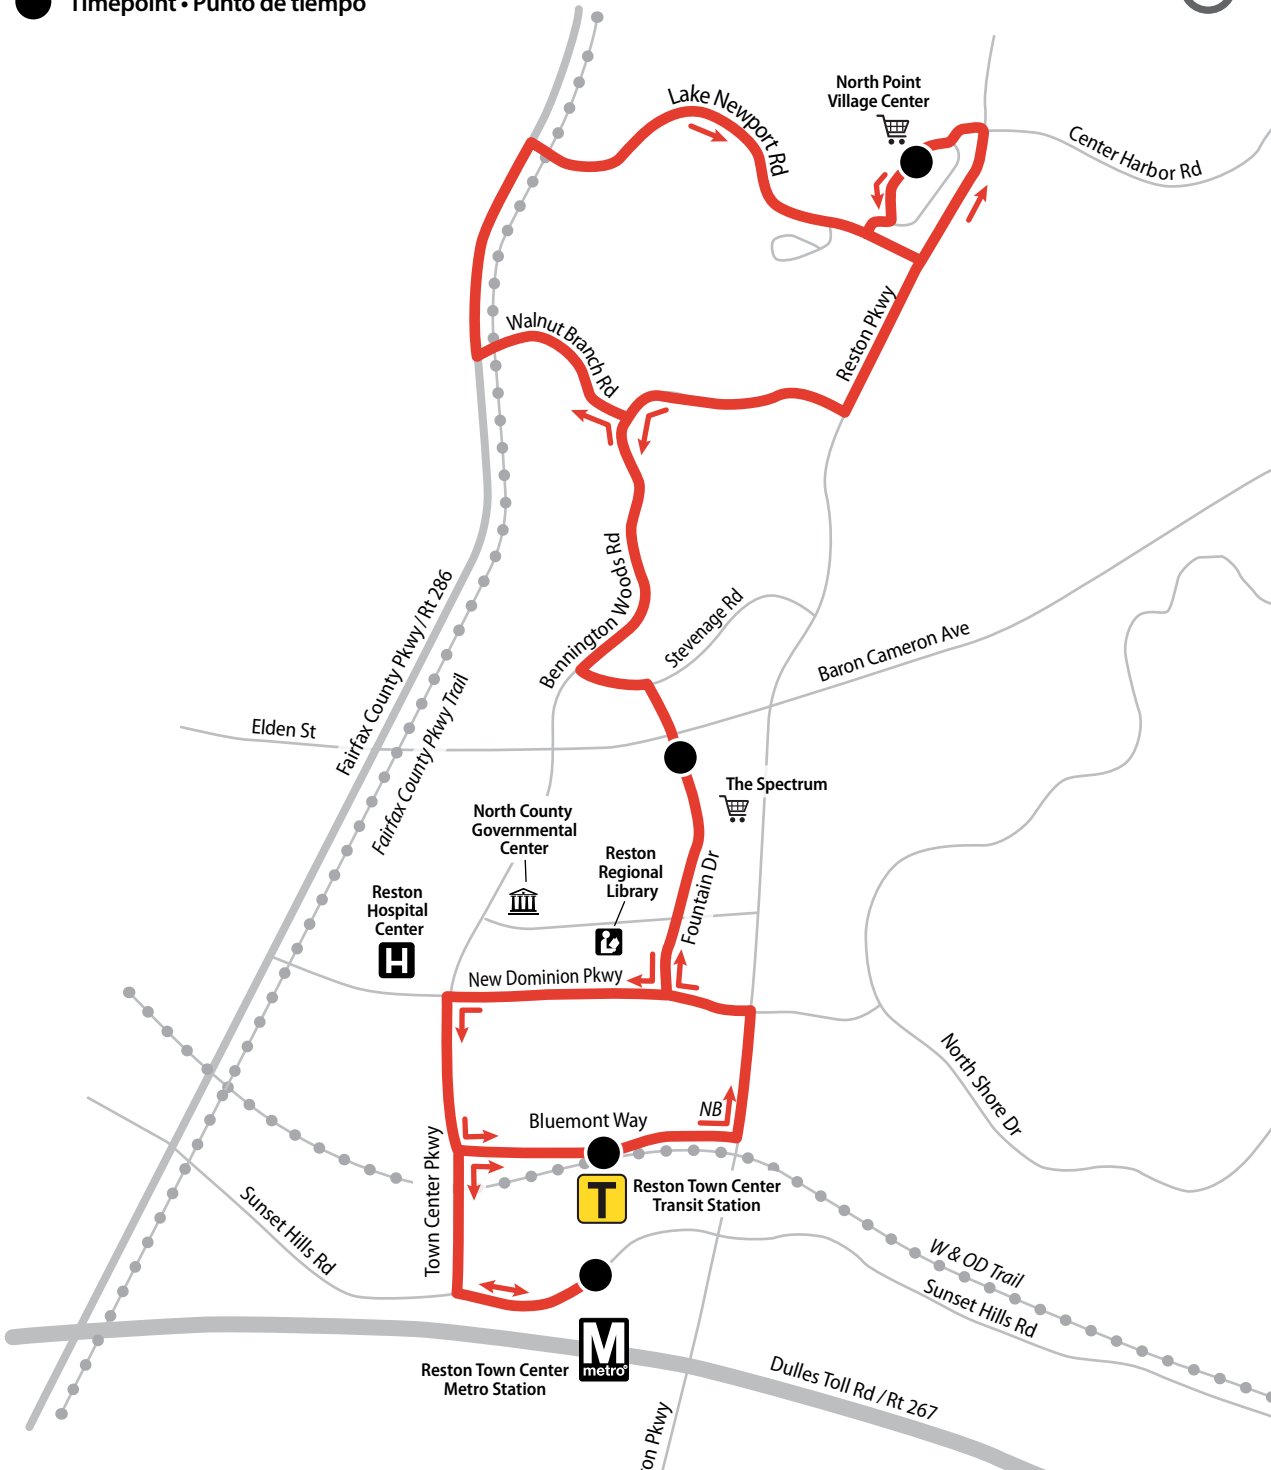

● Timepoint • Punto de tiempo

**How to Use the Timetable**

- » Use the map to find the stops closest to where you will get on and off the bus.
- » Select the schedule (Weekday, Saturday, Sunday) for when you will travel. Along the top of the schedule, find the stop at or nearest to the point where you will get on the bus. Follow that column down to the time you want to leave.
- » Use the same method to find the times the bus is scheduled to arrive at the stop where you will get off the bus.
- » If the bus stop is not listed, use the time shown for the bus stop before it as the time to wait at the stop.

# Reston Town Center – North Point

**Weekday, Saturday & Sunday Service**  
**Servicio entre semana, sábados y domingos**

**Serves these locations:**  
**Proporciona servicio a estas ubicaciones:**

- Reston Town Center Metro Station
- Reston Town Center Transit Station
- Fountain Drive
- Bennington Woods Road
- Lake Newport Road
- North Point Village Center

Monday through Friday • Lunes a Viernes

Route Number • Número de ruta	Reston Town Center Metro Station (North) 	Reston Town Center Transit Station 	Fountain Dr & Baron Cameron Ave	North Point Village Center	Fountain Dr & Baron Cameron Ave	Reston Town Center Transit Station 	Reston Town Center Metro Station (North) 
----------------------------------	---	--	------------------------------------	-------------------------------	------------------------------------	---	---

Saturday and Sunday • Sábado y Domingo

Route Number • Número de ruta	Reston Town Center Metro Station (North) 	Reston Town Center Transit Station 	Fountain Dr & Baron Cameron Ave	North Point Village Center	Fountain Dr & Baron Cameron Ave	Reston Town Center Transit Station 	Reston Town Center Metro Station (North) 
----------------------------------	---	--	------------------------------------	-------------------------------	------------------------------------	--	---