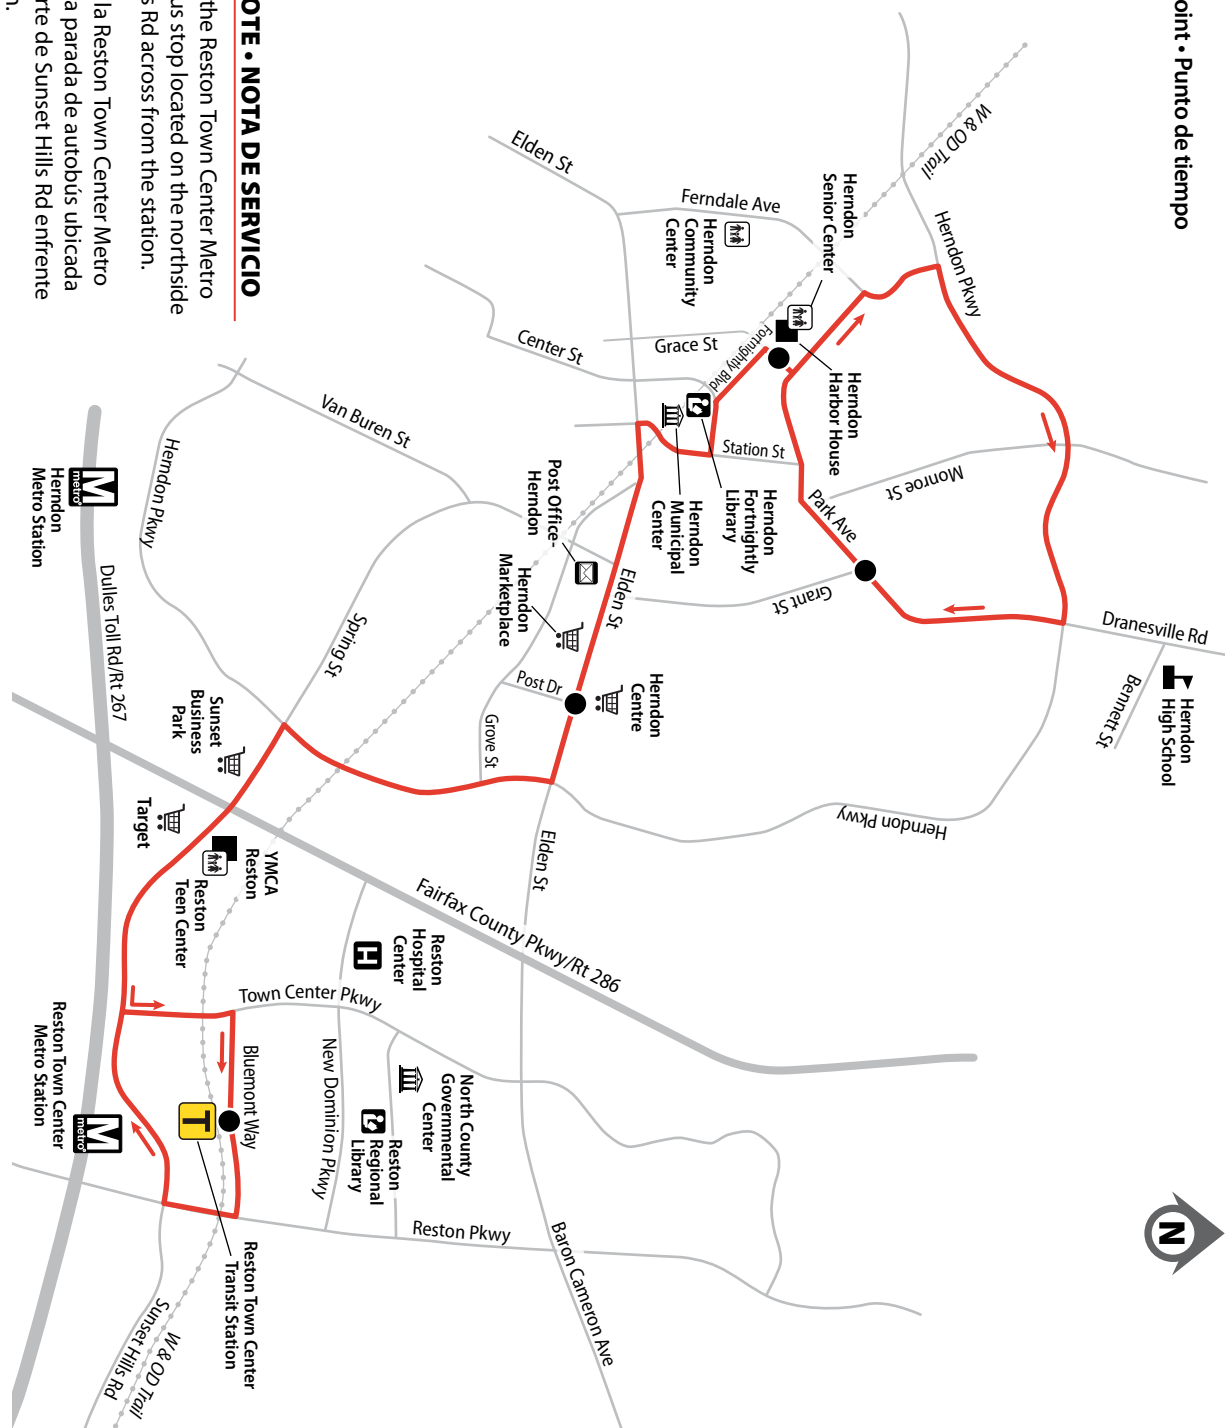

### SERVICE NOTE • NOTA DE SERVICIO

RIBS 5 serves the Reston Town Center Metro Station at a bus stop located on the northside of Sunset Hills Rd across from the station.

RIBS 5 sirve a la Reston Town Center Metro Station en una parada de autobús ubicada en el lado norte de Sunset Hills Rd enfrente de la estación.