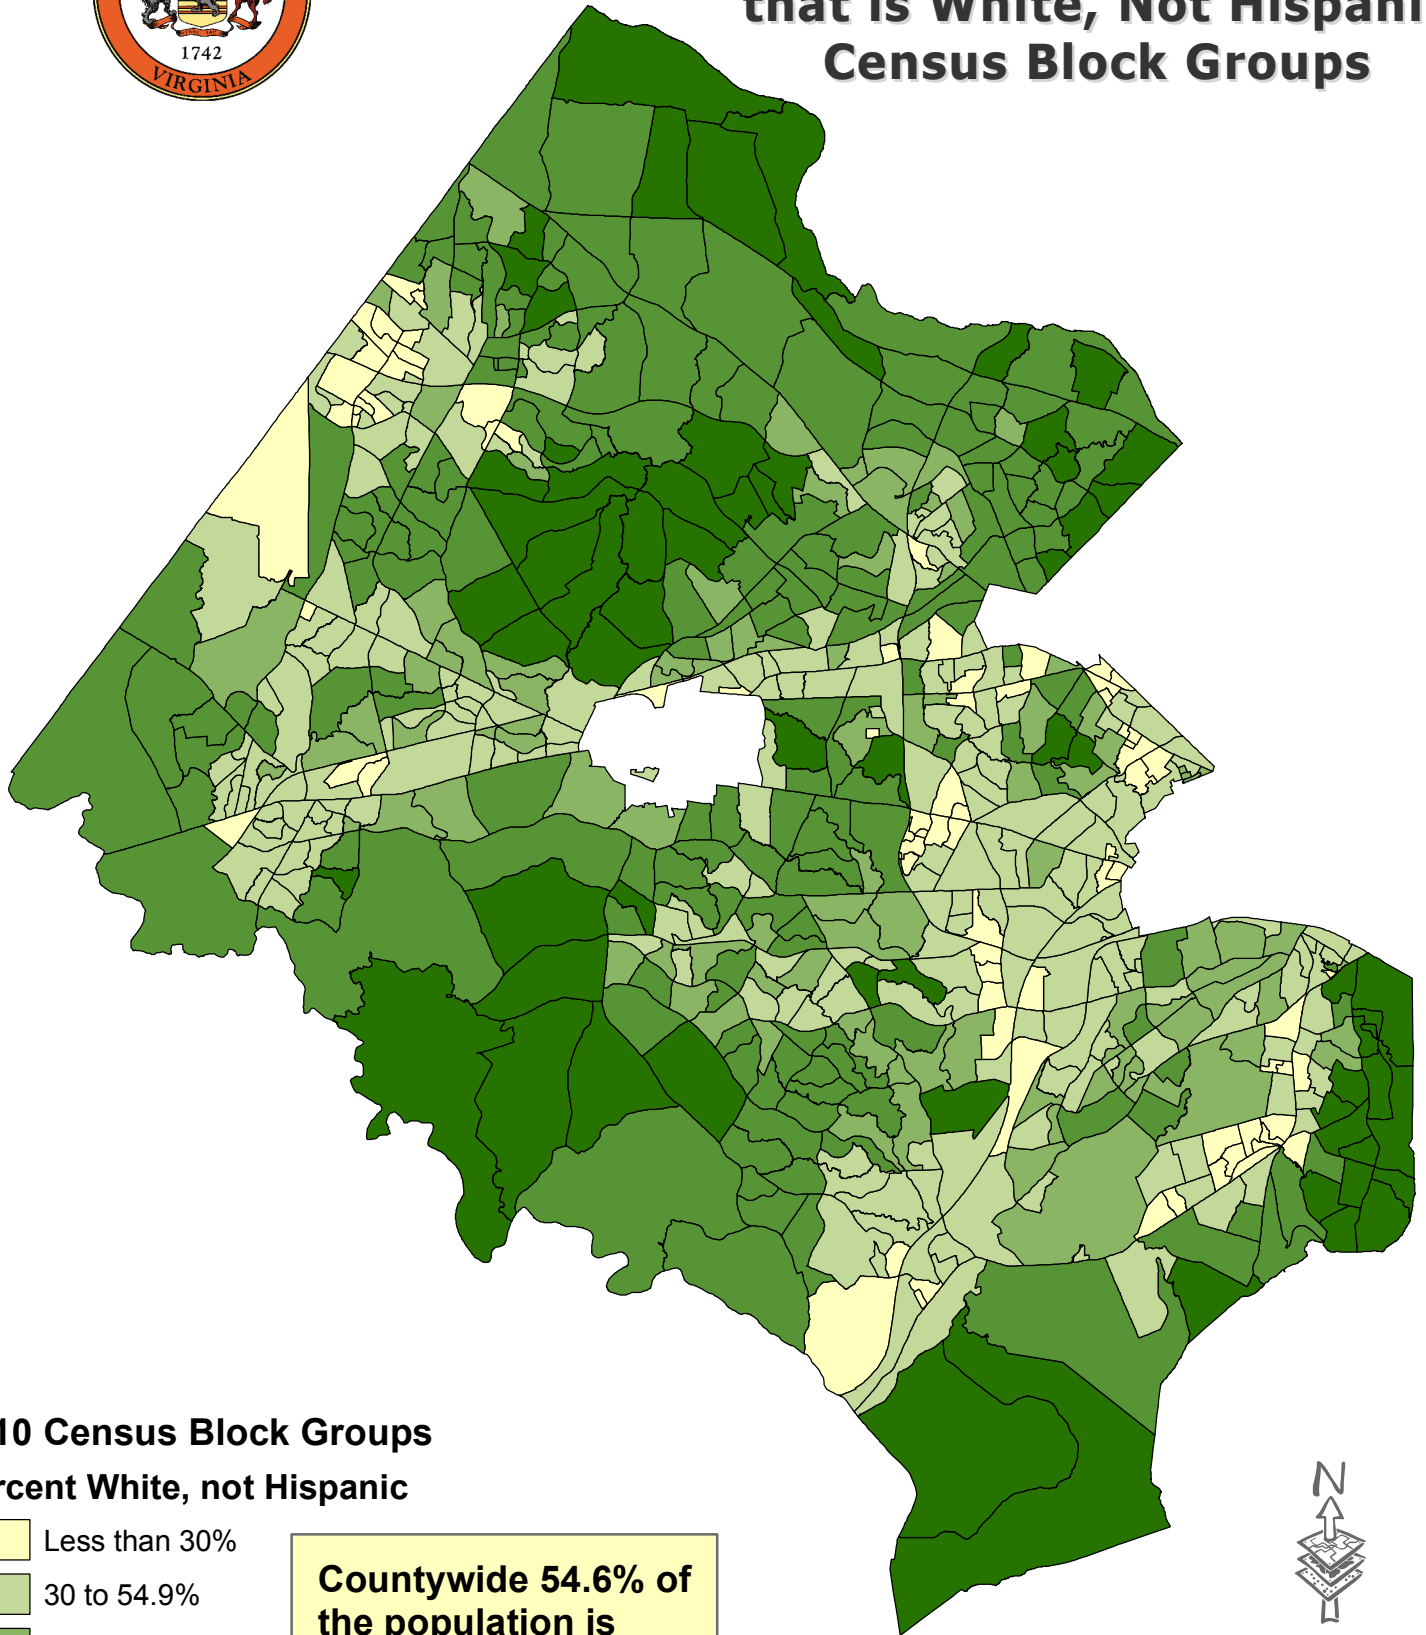

2010 Fairfax County Percent of Population that is White, Not Hispanic Census Block Groups

2010 Census Block Groups Percent White, not Hispanic

- Less than 30%
- 30 to 54.9%
- 55 to 64.9%
- 65 to 79.9%
- 80% or more

**Countywide 54.6% of
the population is
White, not Hispanic.**