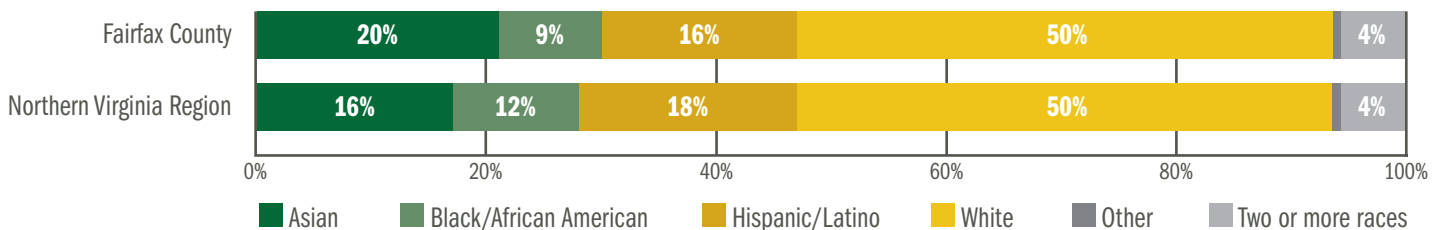

1,139,720
Total population (2021)

38.1
Median age (2020)

593,574
Total employed residents (2021)

1,279
NOVA employee residents

Age of Population (2020)

Race/Ethnicity of Population (2020)

\$124.7 billion
Total GDP (2021)