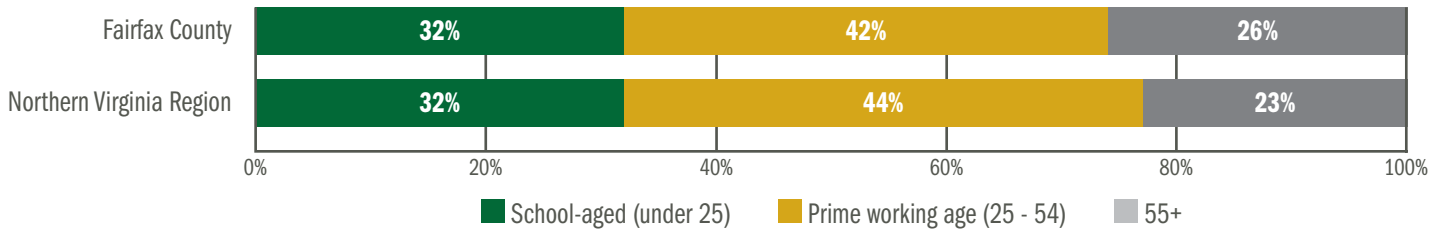

Gender of Enrolled Students (Credit Only)

Race/Ethnicity of Enrolled Students (Credit Only)

Educational Attainment of Population Aged 25 Years and Over (2020)

Fairfax County

Workforce Profile 2022

NOVA: Medical Education Campus

1,139,720
Total population (2021)

38.1
Median age (2020)

593,574
Total employed residents (2021)

1,279
NOVA employee residents

Age of Population (2020)

Race/Ethnicity of Population (2020)

\$124.7 billion
Total GDP (2021)