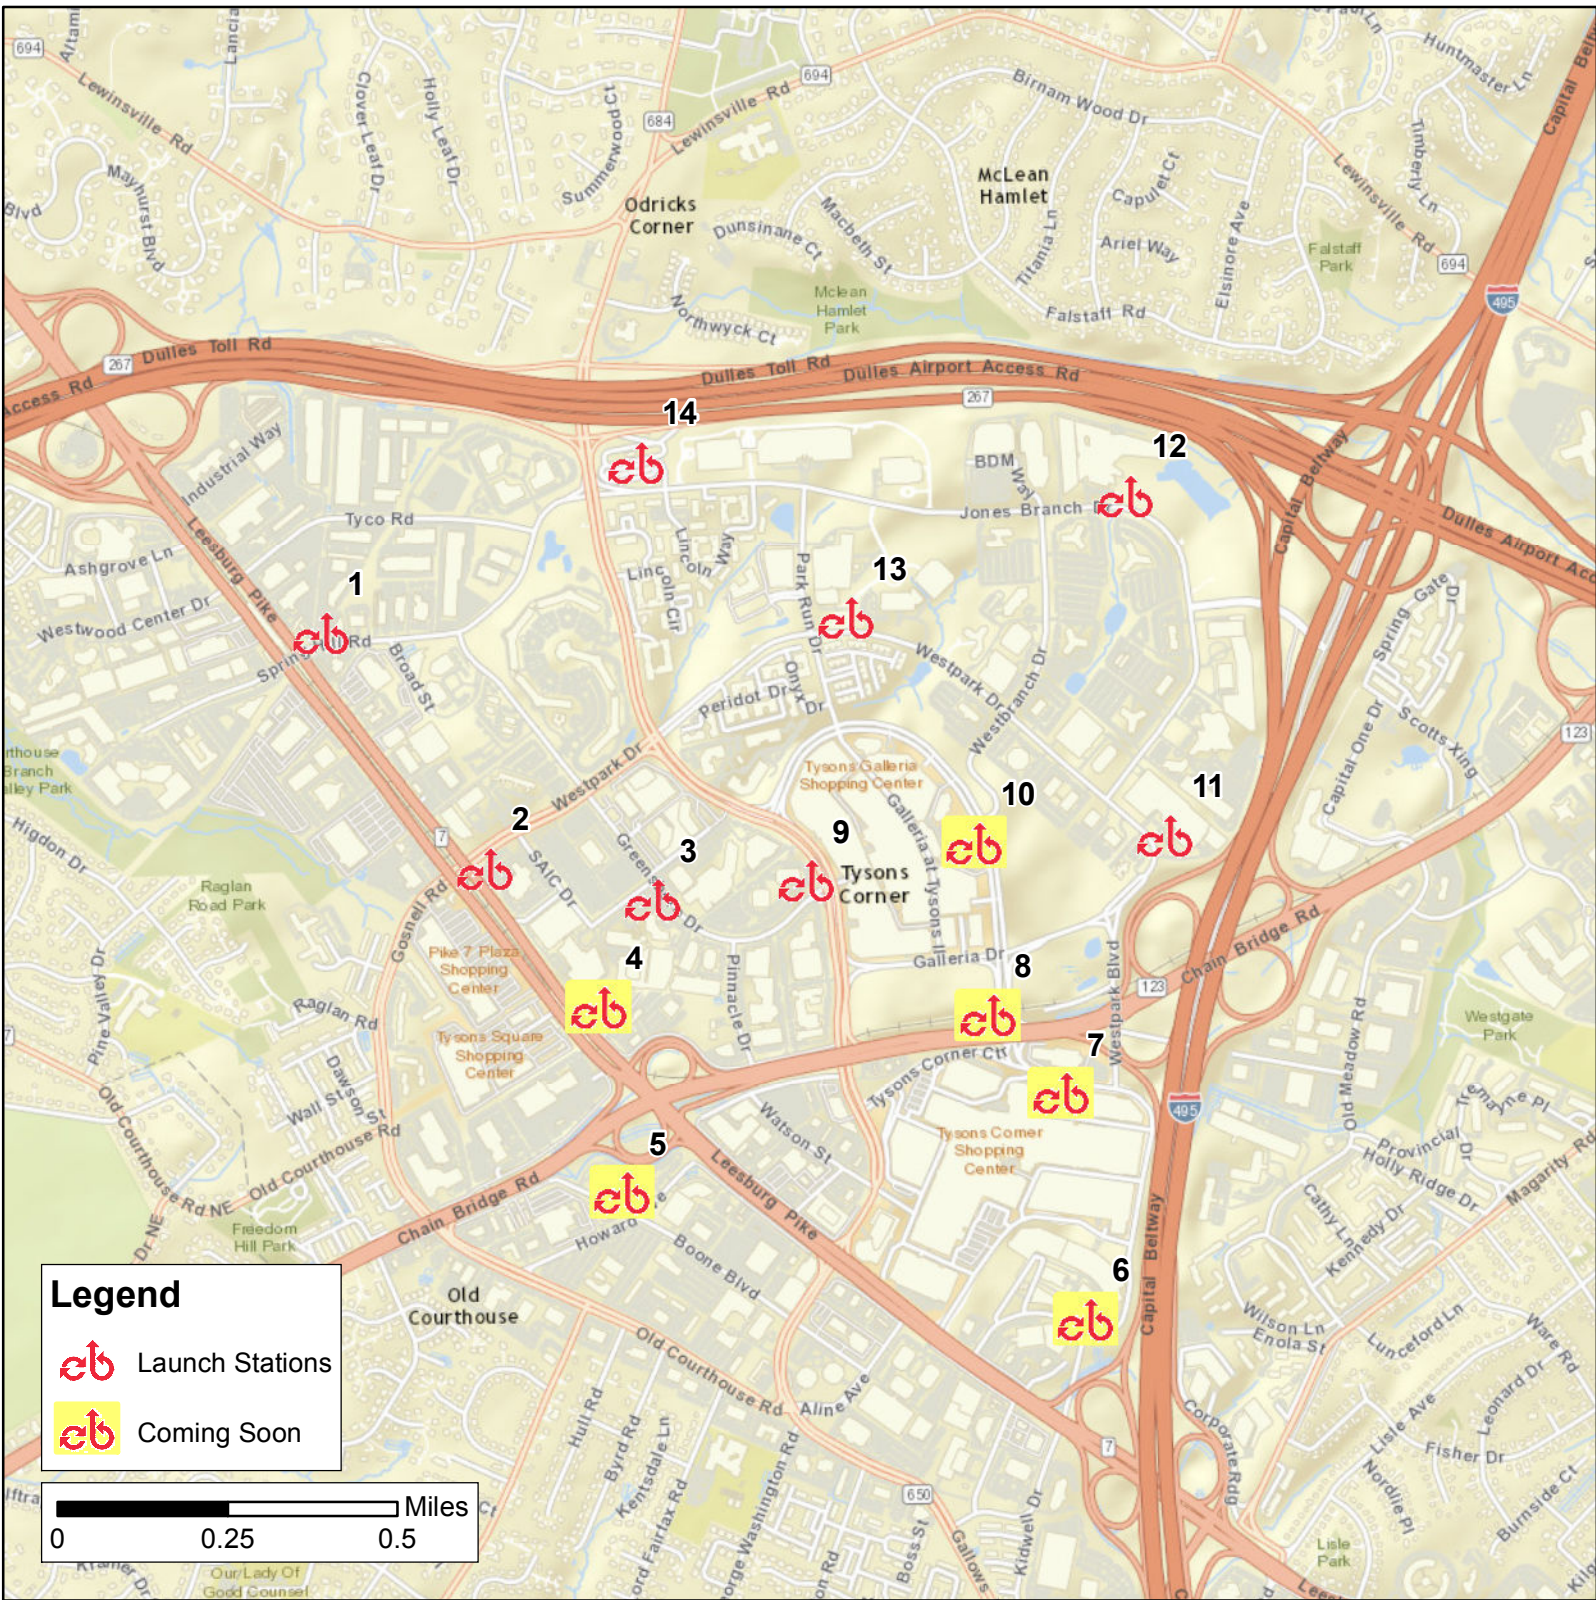

# Tyson's Bikeshare Station Locations

- 1. Spring Hill Metro
- 2. Route 7 and Westpark Dr
- 3. Goodridge Dr and Greensboro Dr
- 4. Greensboro Metro
- 5. 8300 Boone Blvd
- 6. Towers Crescent Plaza
- 7. Tysons Corner Center

- 8. Tysons Corner Metro
- 9. 8180 Greensboro Dr
- 10. 1750 Tysons Blvd
- 11. 7900 Westpark Dr
- 12. 7950 Jones Branch Dr
- 13. 8008 Westpark Dr
- 14. Tysons West\*Park Transit Center