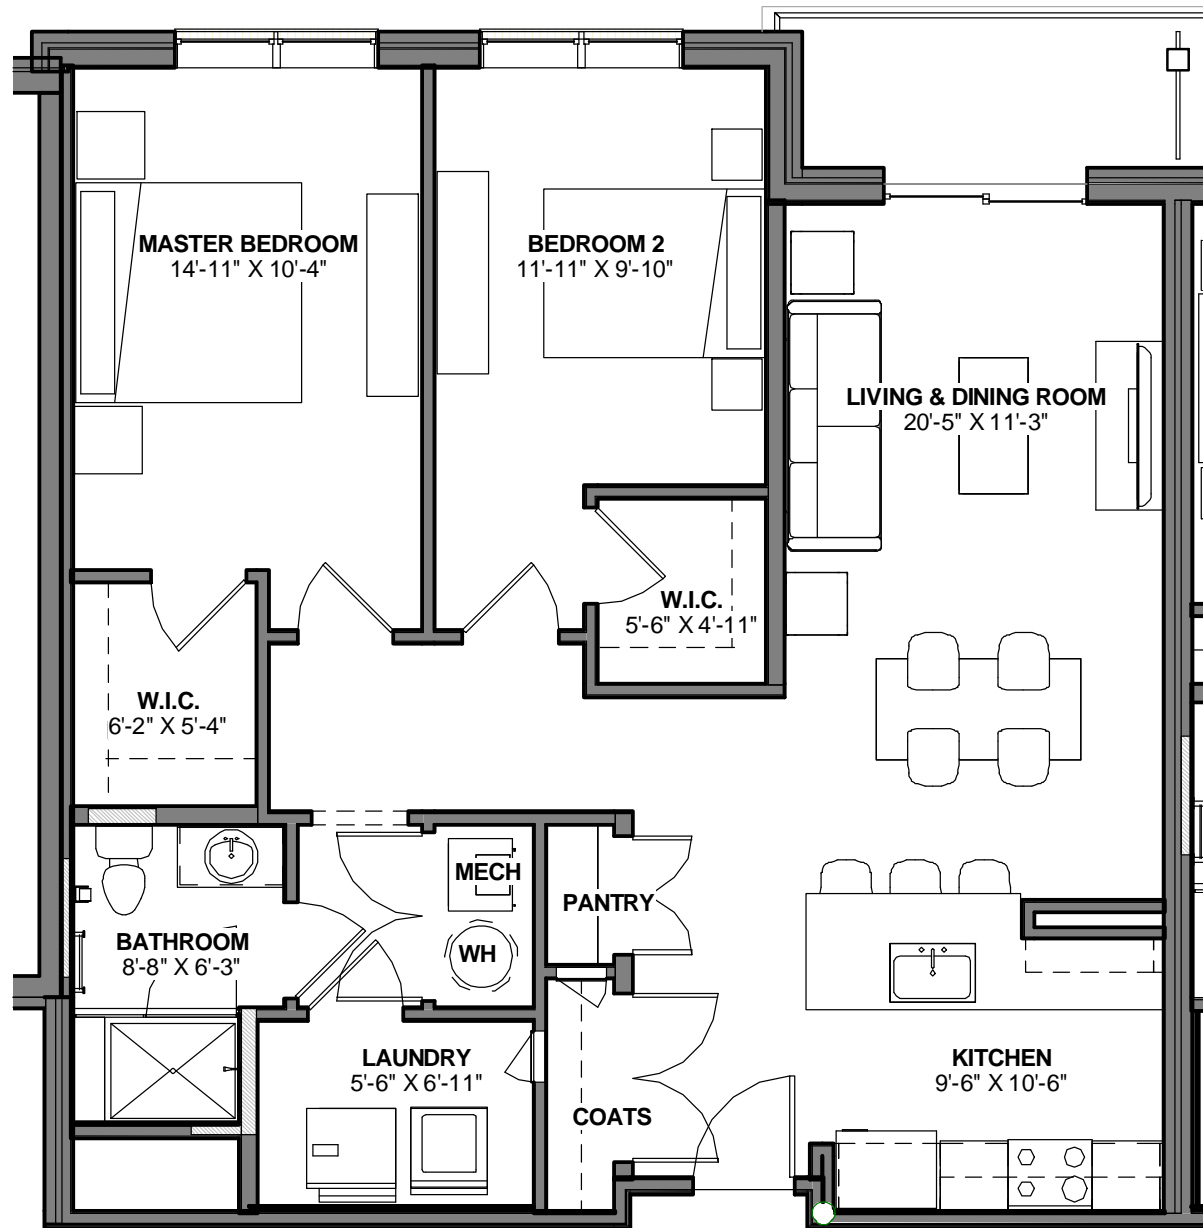

UNIT 2.1A

1,095 SQ.FT. | 2 BR | 1 BA

©2020 PulteGroup, Inc. and/or its affiliates. | All Rights Reserved

Please see your sales representative for specific details regarding the elevations, plans, pricing, dimensions, specifications, or products offered in the community. We reserve the right to make modifications or changes without notice or obligation. We are pledged to the letter and spirit of U.S. policy for the achievement of equal housing opportunity throughout the Nation. We encourage and support an affirmative advertising and marketing program in which there are no barriers to obtaining housing because of race, color, religion, sex, handicap, familial status, or national origin. 4/19