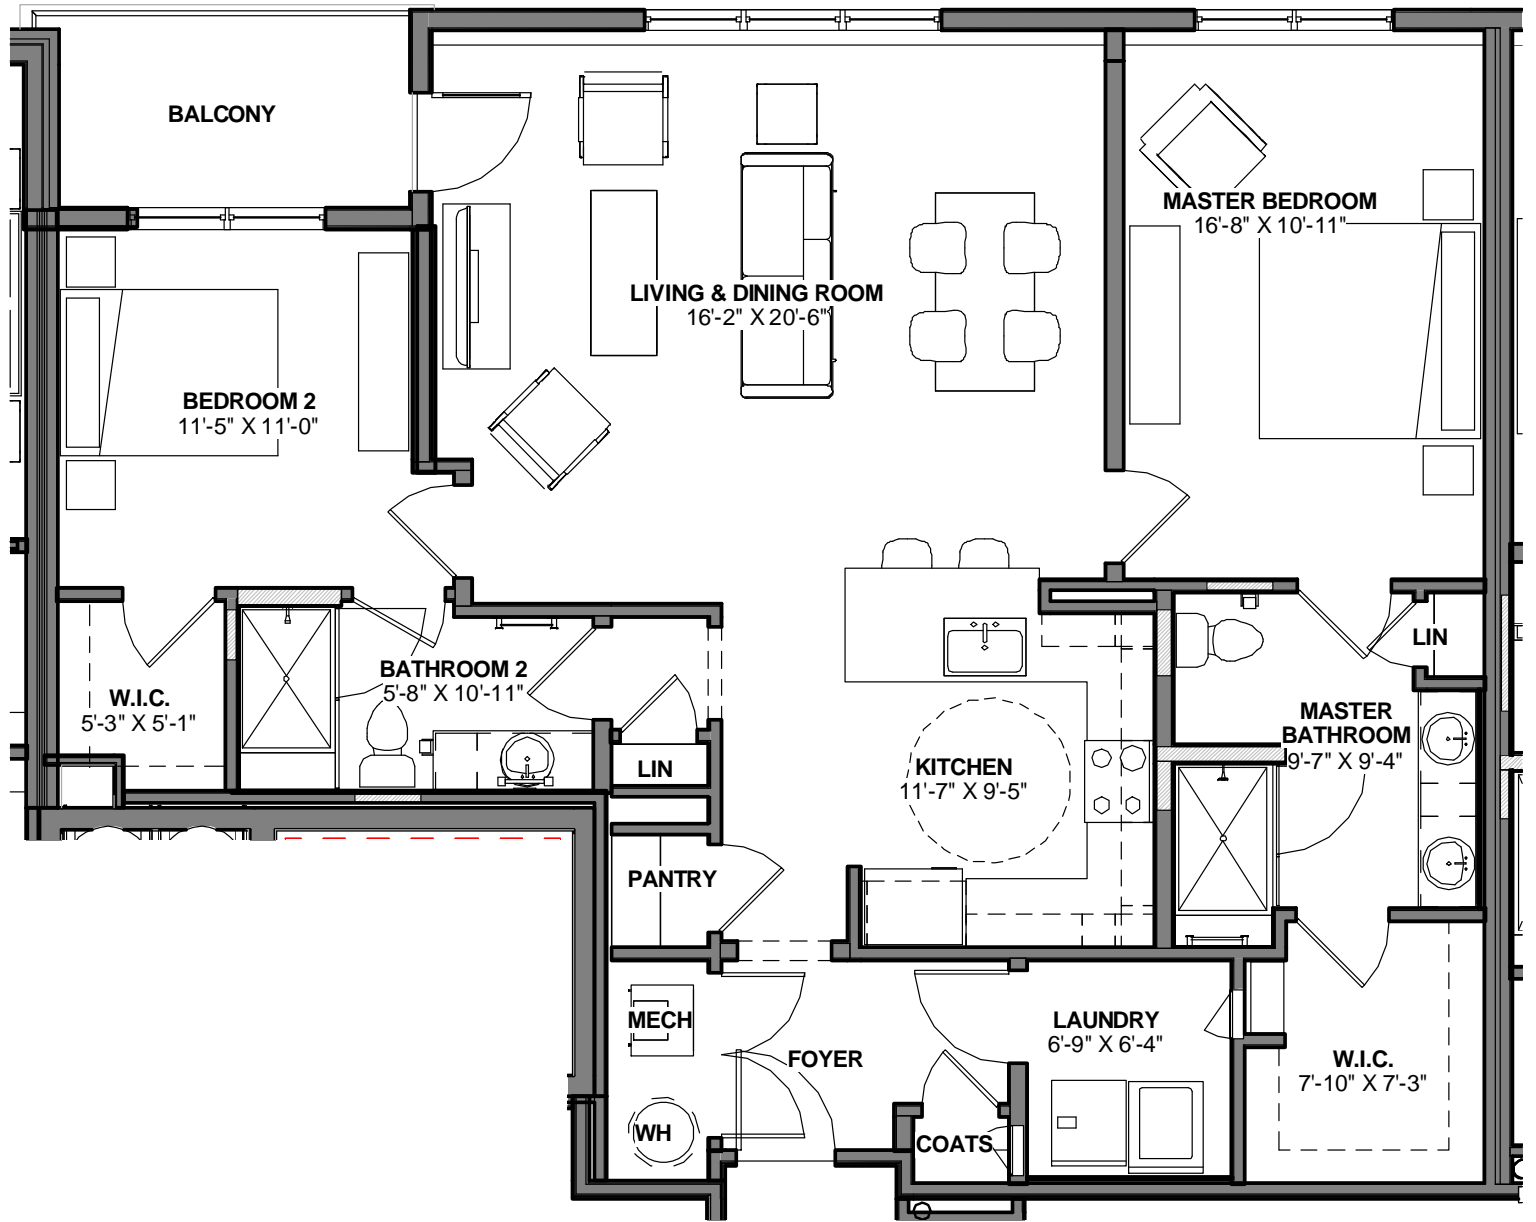

UNIT 2.2D

1,274 SQ.FT. | 2 BR | 2 BA

©2020 PulteGroup, Inc. and/or its affiliates. | All Rights Reserved

Please see your sales representative for specific details regarding the elevations, plans, pricing, dimensions, specifications, or products offered in the community. We reserve the right to make modifications or changes without notice or obligation. We are pledged to the letter and spirit of U.S. policy for the achievement of equal housing opportunity throughout the Nation. We encourage and support an affirmative advertising and marketing program in which there are no barriers to obtaining housing because of race, color, religion, sex, handicap, familial status, or national origin. 4/19