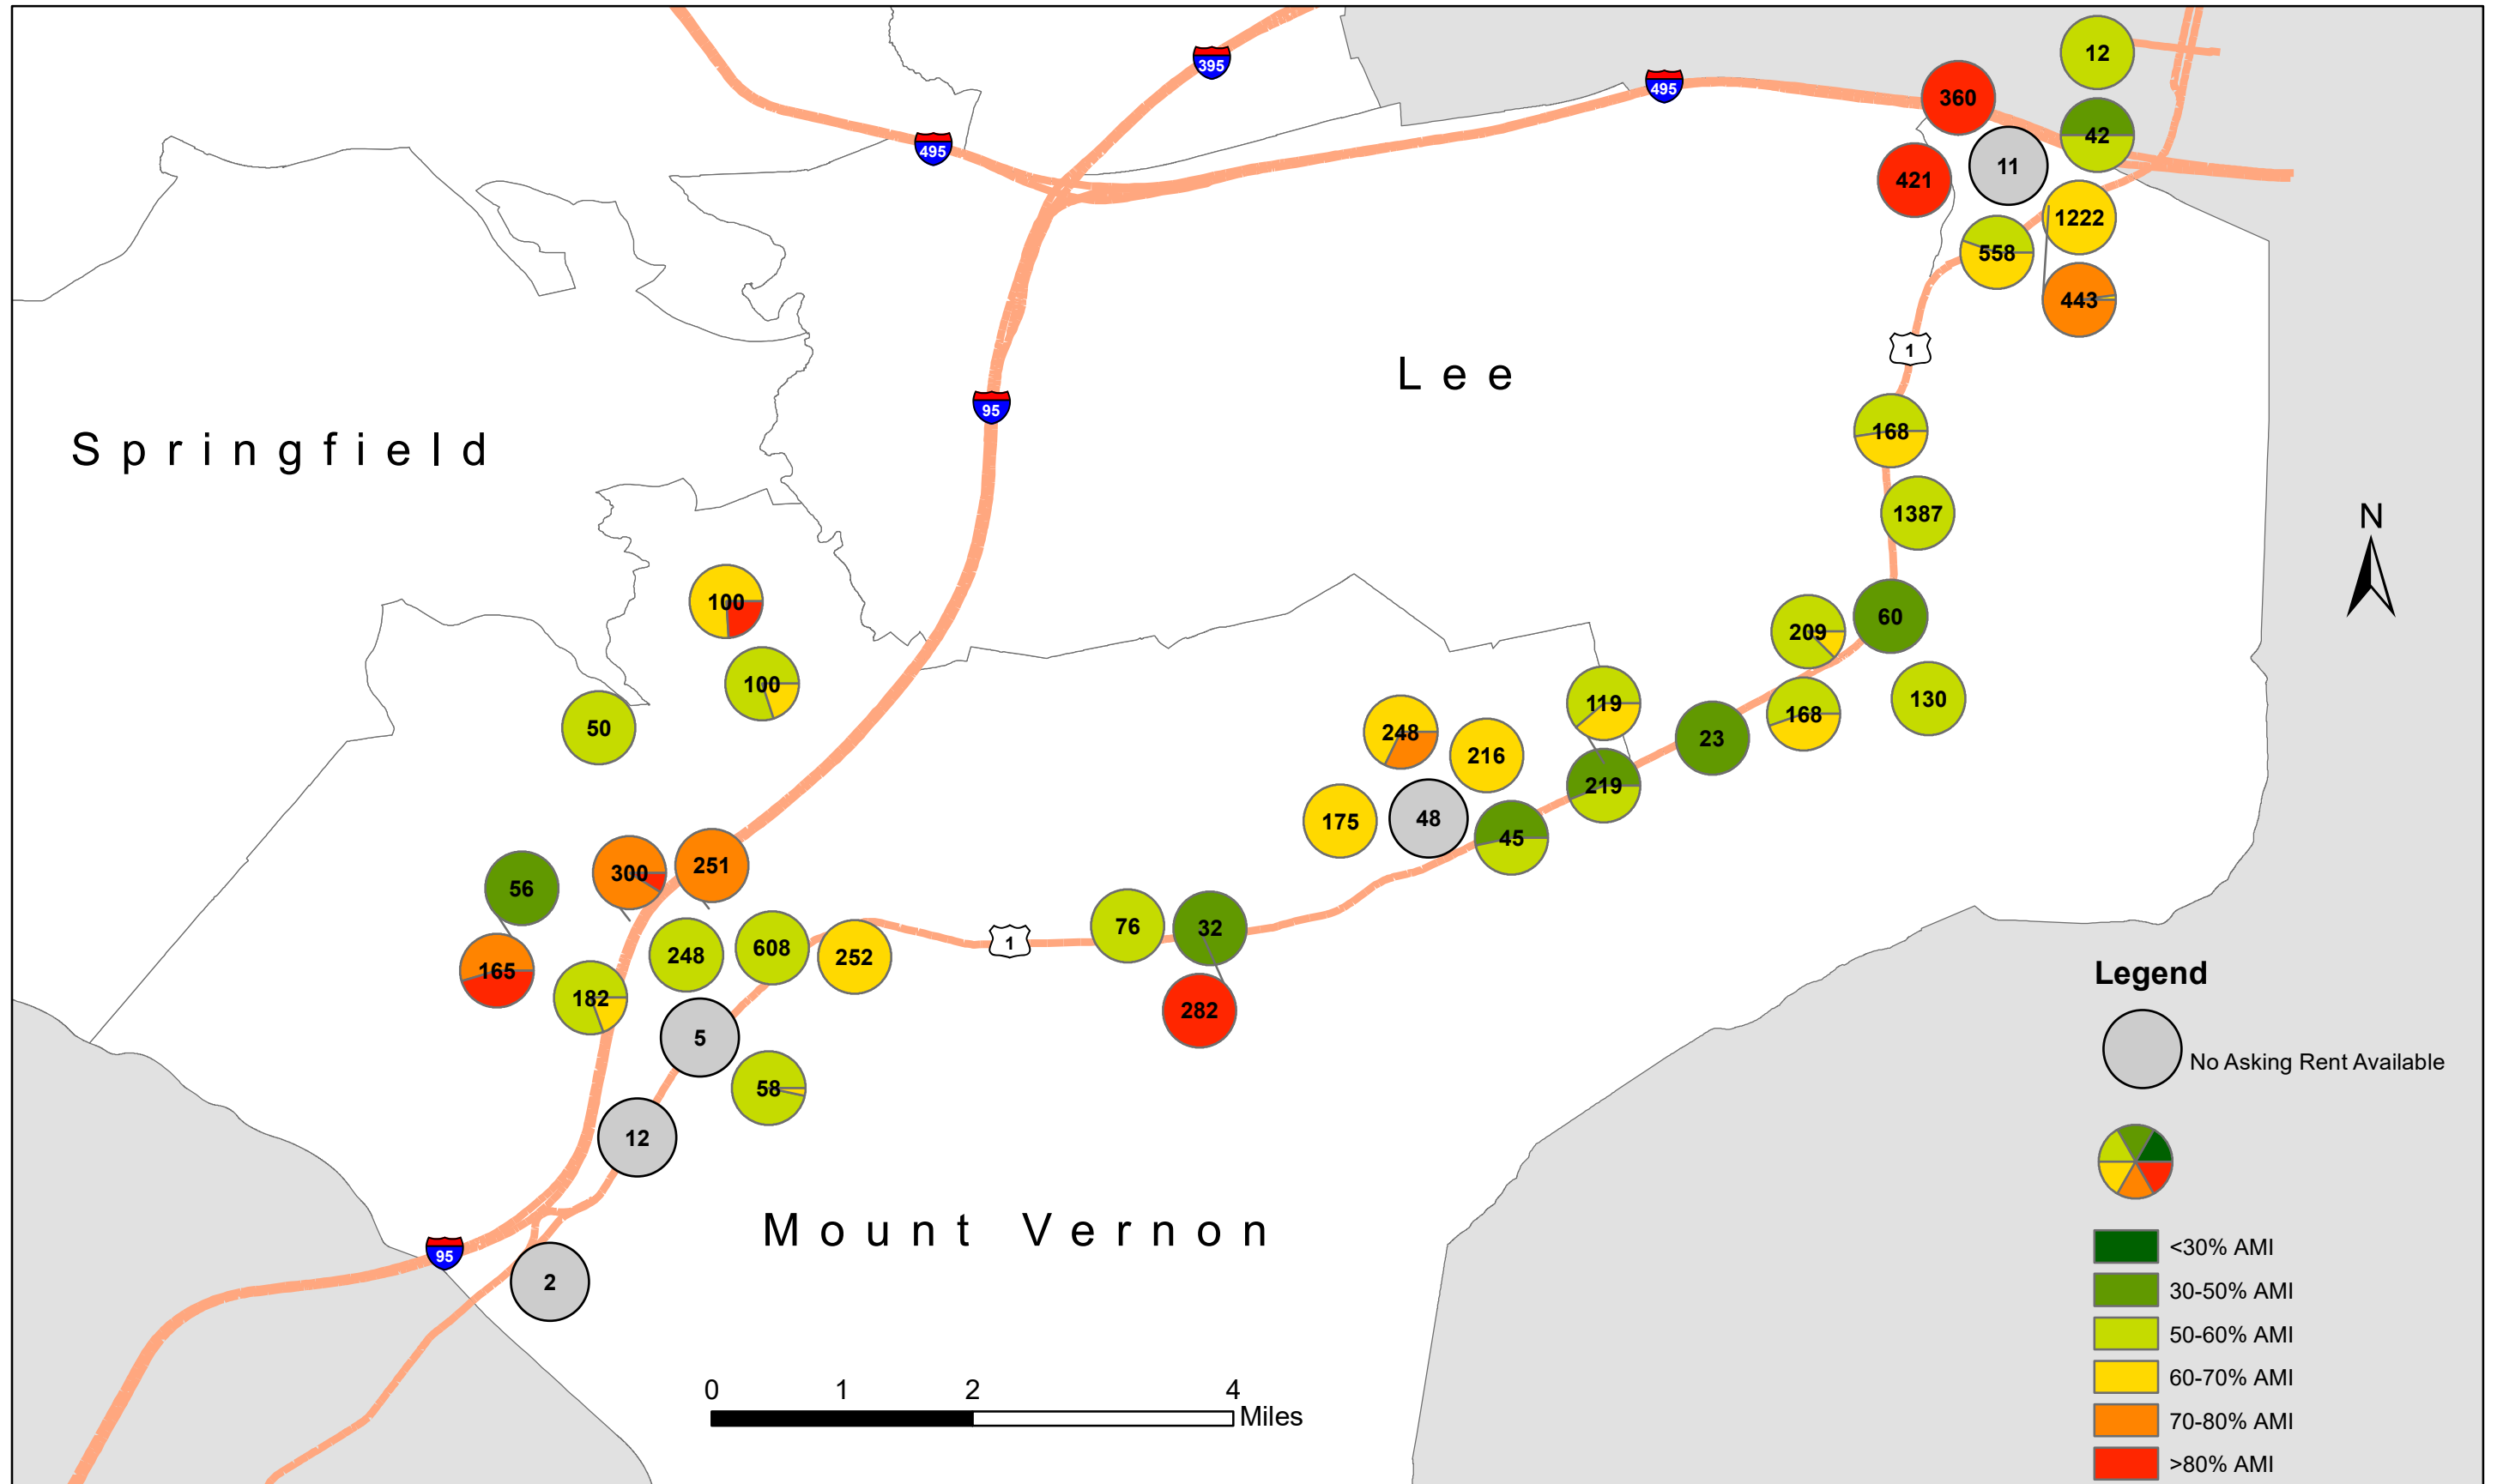

Mount Vernon District Multifamily Rental Units Affordable by Income Level

Source: Virginia Center for Housing Research tabulation of CoStar Data

Building Address	Building Name	Number of Units
10630-10632 Old Colchester Rd		2
9517-9757 Hagel Cir	Terrace Townhomes at Gunston	5
2243 Huntington Ave	Huntington Square Apartments	11
2317 Huntington Ave	Huntington Station Apartments	12
10013 Richmond Hwy	Oak Lodge Apartments	12
8335 Washington Ave	Washington Avenue Apartments	23
9140 Richmond Hwy	The Courts at Belvoir	32
2314-2330 Glendale Ter		42
8743 Richmond Hwy	Belvoir Plaza Apartments	45
8701 Old Mill Rd		48
8200 Beech Monarch Ct	Westminster Oaks	50
8915 Pink Carnation Ct	Lindsey Hill Apartments	56
9502-9781 Hagel Cir	Terrace Townhomes of Gunston	58
7837-7839 Richmond Hwy	Gum Springs Glen	60
9190 Richmond Hwy	Haven Fort Belvoir	76
7816 Rolling View Ln	Saratoga Square	100
7600 Creedmor Dr	Greene Hills Estates	100
8424 Sky View Dr	Skyview Apartments	119
8199 Tis Well Dr	Mount Vernon House Apartments	130
9380 Quadrangle St	Liberty Crest Apartments	165
7131 Richmond Hwy	Cherry Arms	168
3601 Albee Ln	Courts Of Mount Vernon	168
8799 Old Colony Way	Oaks of Woodlawn	175
9454 Orange Blossom Trl	Sanger Place	182
7959 Richmond Hwy	Spring Gardens Apartments	209
5401 Claymont Dr	Haven Mt Vernon	216
8547 Richmond Hwy	Washington Square	219
5711 Woodlawn Gable Dr	Abbotts Run Apartments	248
7800-7804 Lewis Chapel Cir	The Fields at Lorton Station	248
9030 Lorton Station Blvd	The Cosmopolitan at Lorton Station	251
7525 Woodside Ln	Woodside	252
9142 Richmond Hwy	Belvoir Square	282
8141 Mccauley Way	Vista Laurel Highlands	300
2550 Huntington Ave	The Parker at Huntington Station	360
5950 Grand Pavilion Way	The Courts at Huntington Station	421
5982 Richmond Hwy	Huntington Gateway	443
6034 Richmond Hwy	Cityside Huntington Metro	558
7630 Fairfield Woods Ct	Woods of Fairfax I	608
5860 Cameron Run Ter	Riverside Apartments	1222
7429 Vernon Square Dr	Mount Vernon Square Apartments	1387
Total Units		9063