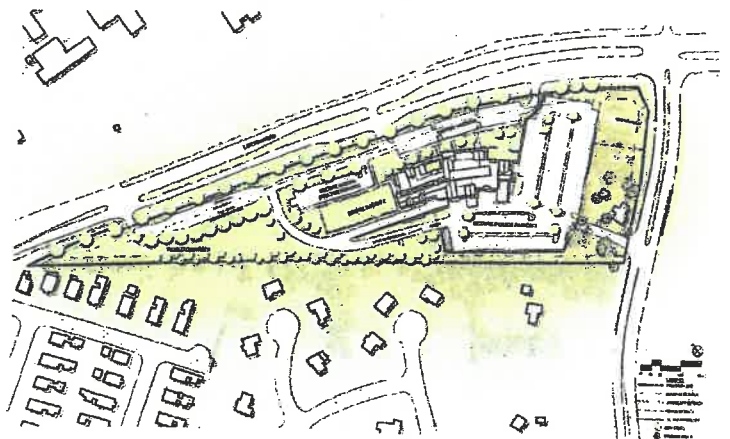

# New Police Station and Animal Shelter to Serve South County

[Fairfaxcounty.gov/publicworks/capital-projects/south-county-police-station-and-animal-shelter](http://Fairfaxcounty.gov/publicworks/capital-projects/south-county-police-station-and-animal-shelter)

The new South County Police Station and animal shelter will serve residents and businesses in southern Fairfax County. The station includes space for the Animal Protection Police and a community room.

» The station and animal shelter will be located on Lorton Road between the intersections of Workhouse and Hooes Roads, a parcel designated for public safety use in 2001.

- » The collocated facilities consist of a
  - 39,000 sq-ft police station
  - 23,000 sq-ft animal shelter