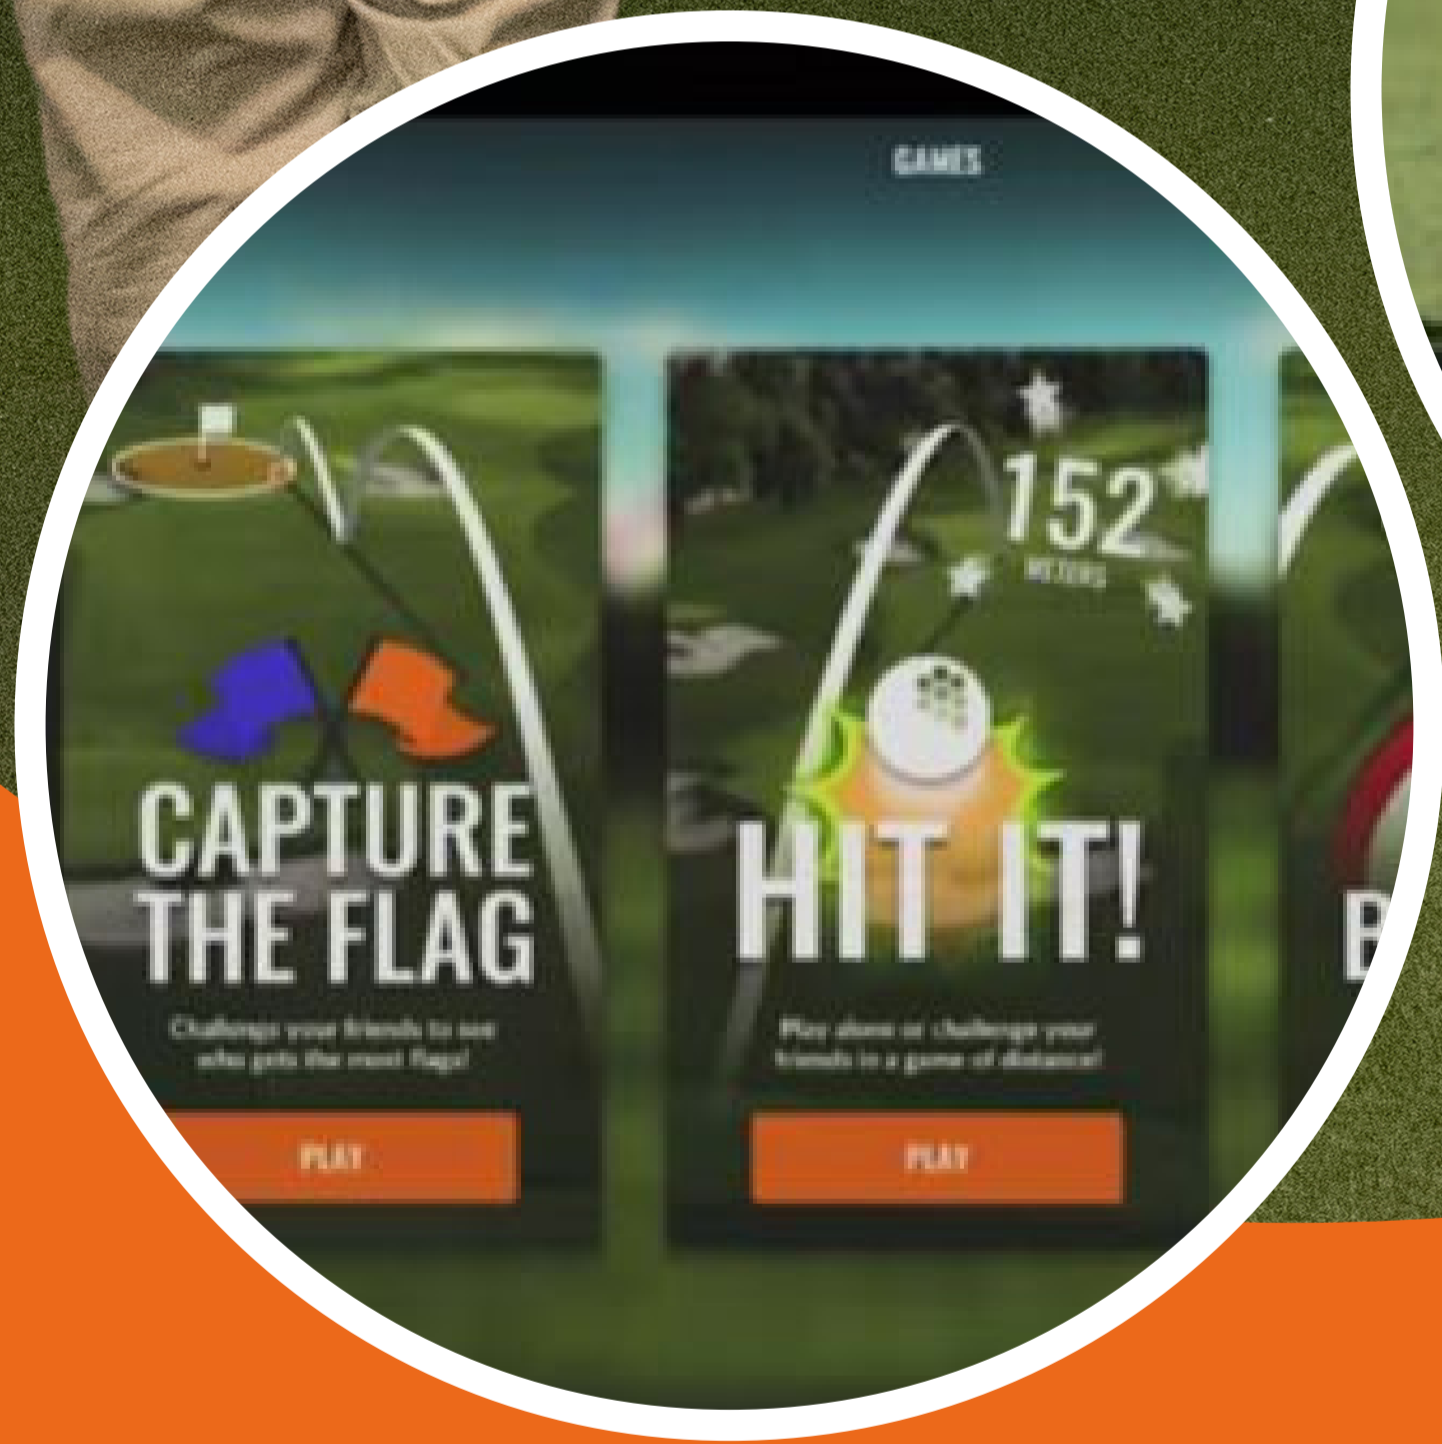

Performance Meets Entertainment

CLUB SPEED 76.4
ATTACK ANG. -4.1
BALL SPEED 101.4
SPIN RATE 5223
CARRY 139.3
SIDE 49' 4"R
LAUNCH 1

6600 Little River Turnpike
Alexandria, VA 22312

- Stats on club delivery, launch, ball flight, landing and more!
- Practice Range and Putting analysis
- Games to improve
- Championship courses