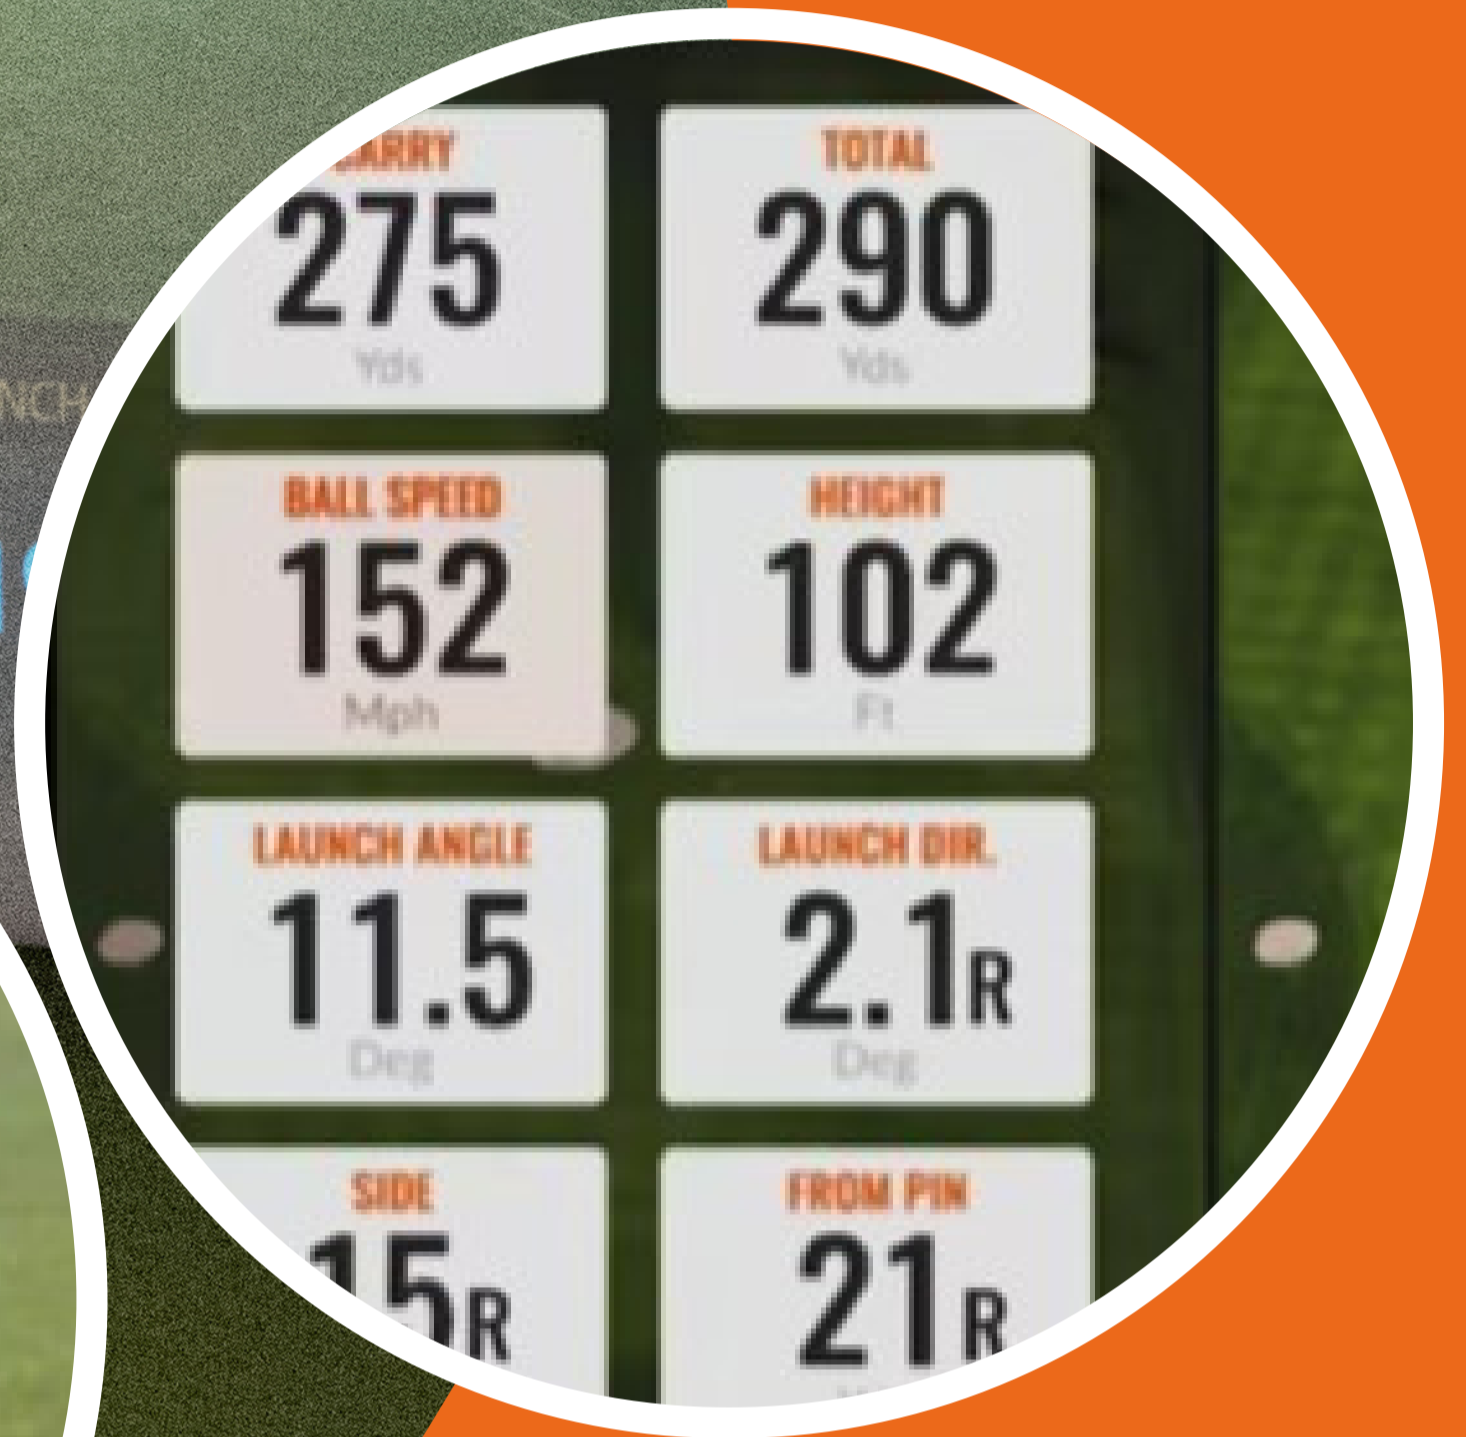

Performance Meets Entertainment

CLUB SPEED 76.4
ATTACK ANG. -4.1
BALL SPEED 101.4
SPIN RATE 5223
CARRY 139.3
SIDE 49' 4"R
LAUNCH 1

6600 Little River Turnpike
Alexandria, VA 22312

- Stats on club delivery, launch, ball flight, landing and more!
- Practice Range and Putting analysis
- Games to improve
- Championship courses