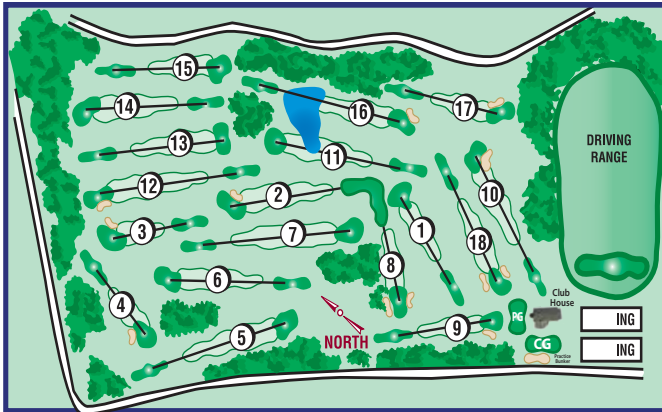

USGA RULES GOVERN ALL PLAY EXCEPT AS FOLLOWS:

- Repair ball marks. Replace divots
- No practice swings on tees
- Pace of Play: 10 MINUTES PER HOLE
- Slow players and players searching for lost balls must allow oncoming players to play through
- Players should exit to the rear of the green immediately upon completion of hole
- Management reserves the right to combine singles and twosomes into groups
- Each player must have a bag and clubs to play
- Distances are to middle of the green

6915 Ox Road • Fairfax Station, VA 22039
(703) 323-1641
www.fcpa.ezlinks.com

Advance Tee Times
 Available Online at
www.fcpa.ezlinks.com

Please:
 Repair Ball Marks
 Replace Divots
 Rake Traps
 Play Without Delay

Hole	1	2	3	4	5	6	7	8	9	Out	I N T I A L S	10	11	12	13	14	15	16	17	18	In	Tot	Hcp	Net
Blue	132	168	113	108	192	156	202	139	138	1348		142	177	200	159	159	141	191	137	157	1463	2811		
White	121	155	98	90	180	145	188	121	123	1221		132	165	182	144	145	129	179	122	143	1341	2562		
Red	99	138	78	75	156	131	168	95	106	1046		119	147	162	124	125	102	156	102	123	1160	2206		
Handicap	15	7	17	18	4	8	2	14	16			5	6	1	10	11	12	3	13	9				
Par	3	3	3	3	3	3	3	3	3	27		3	3	3	3	3	3	3	3	3	27	54		
Pace of Play	:10	:20	:30	:40	:50	1:00	1:10	1:20	1:30	1:30		1:40	1:50	2:00	2:10	2:20	2:30	2:40	2:50	3:00	1:30	3:00		