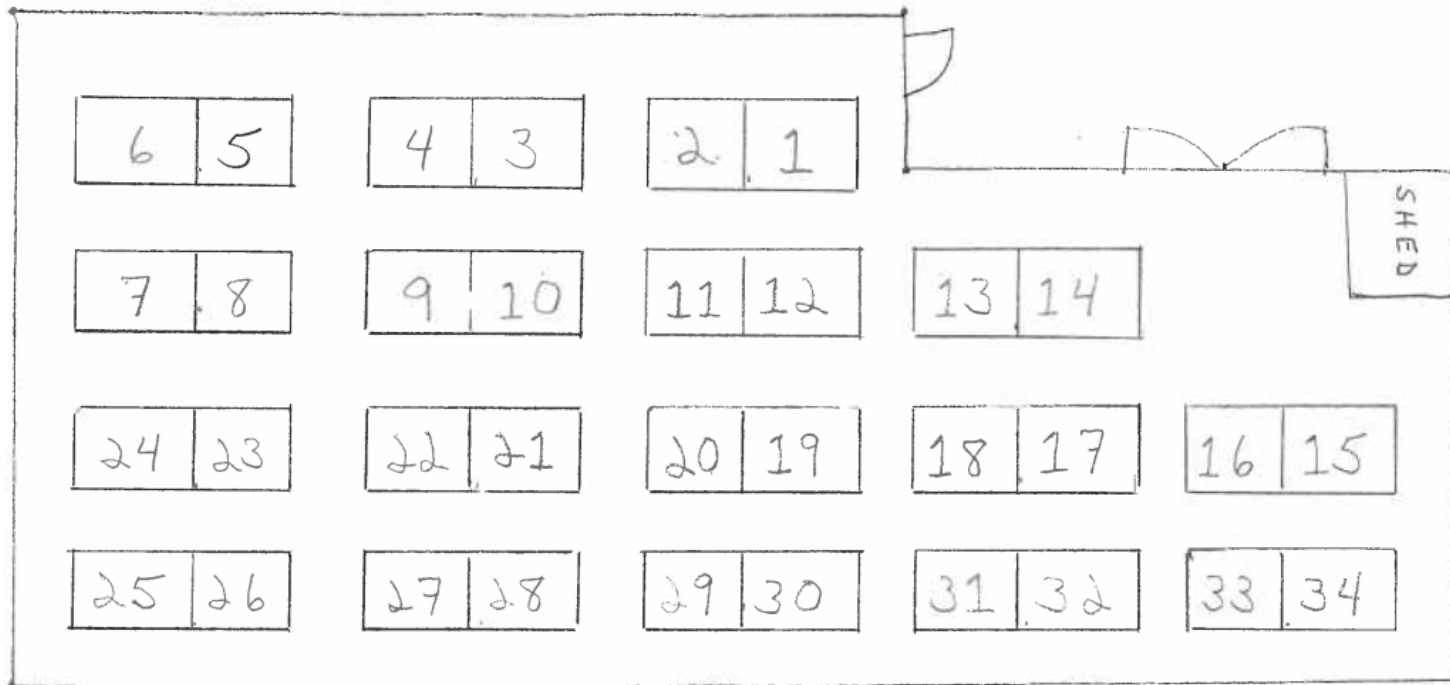

From Rt. 50 (Arlington Blvd.): Travel south on South Manchester St. to Glen Carlyn Road. Turn left onto Glen Carlyn, then right onto Magnolia Ave. Park entrance is on your right.

Garden Plots

Site Map:

Boyd A. and Charlotte M.
Hogge Park