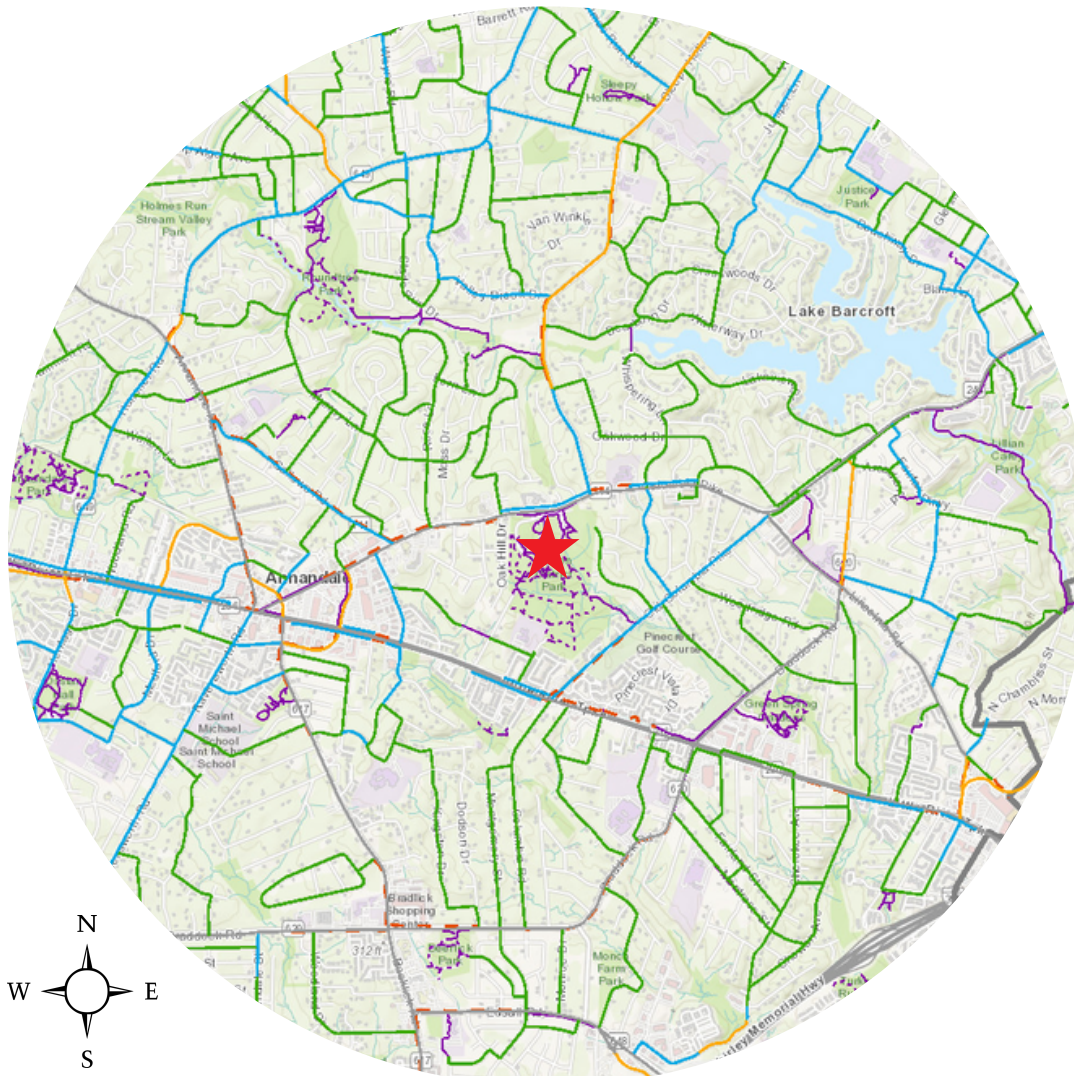

BIKE TO MARKET!

Annandale Farmers Market
Thursdays, 8 a.m. – 12 p.m.

Bicycling Routes

- Most Comfortable
- Somewhat Comfortable
- Less Comfortable
- Use Caution

Trails (Shared Use Paths)

- Primary
- Secondary
- - Natural Surface
- Bikeable Sidewalk

 For Inclusion and ADA Support, call 703-324-8563. TTY Va. Relay 711

For an interactive bike map and route descriptions, visit
<https://www.fairfaxcounty.gov/transportation/bike/map>
Type '**6621 Columbia Pike**' into the address search to locate the
Annandale Farmers Market.