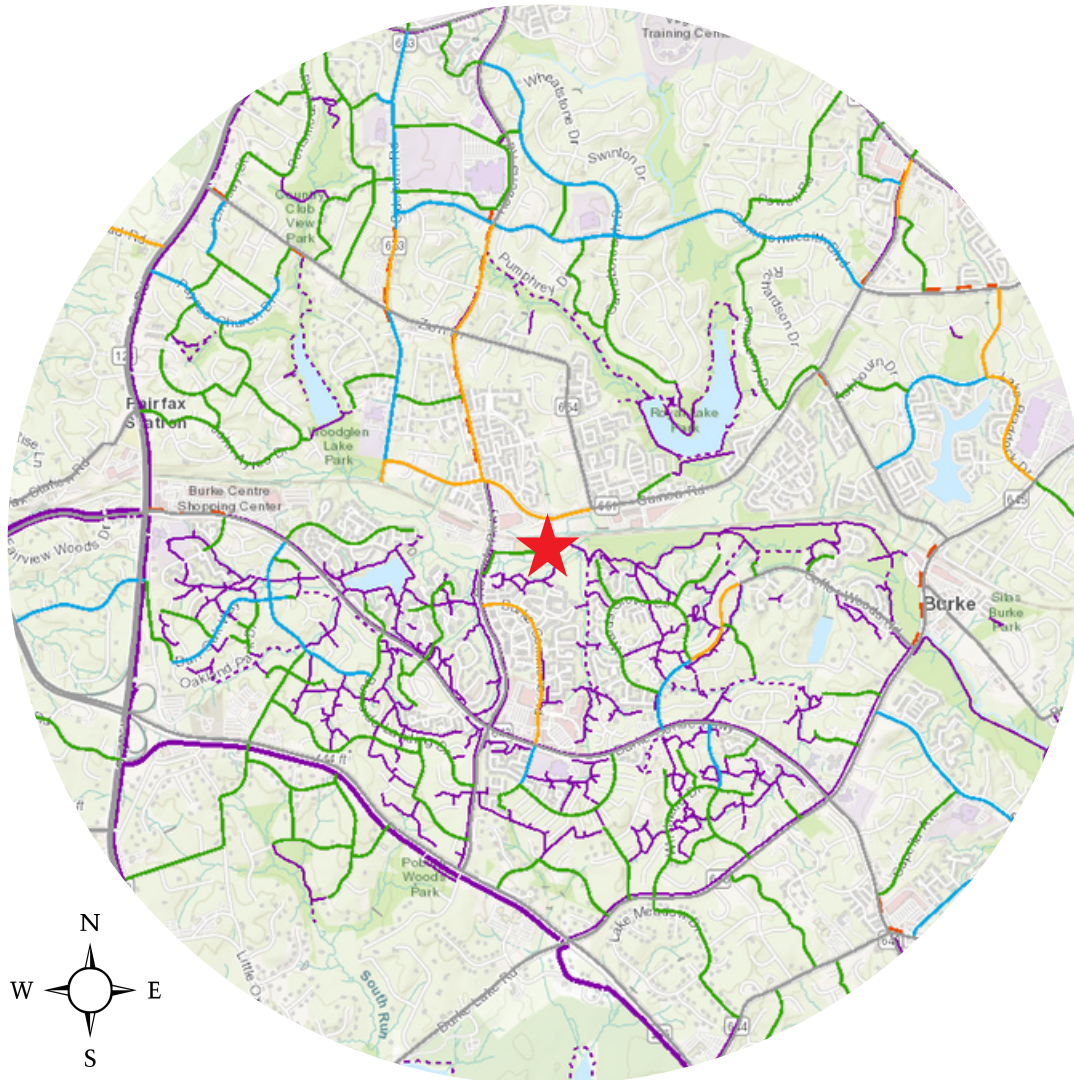

BIKE TO MARKET!

Burke Farmers Market
Saturdays, 8 a.m. – 12 p.m.

Bicycling Routes

- Most Comfortable
- Somewhat Comfortable
- Less Comfortable
- Use Caution

Trails (Shared Use Paths)

- Primary
- - Secondary
- - - Natural Surface
- Bikeable Sidewalk

For Inclusion and ADA Support, call 703-324-8563. TTY Va. Relay 711

For an interactive bike map and route descriptions, visit <https://www.fairfaxcounty.gov/transportation/bike/map>
Type '10399 Premier Court' into the address search to locate the **Burke Farmers Market**.