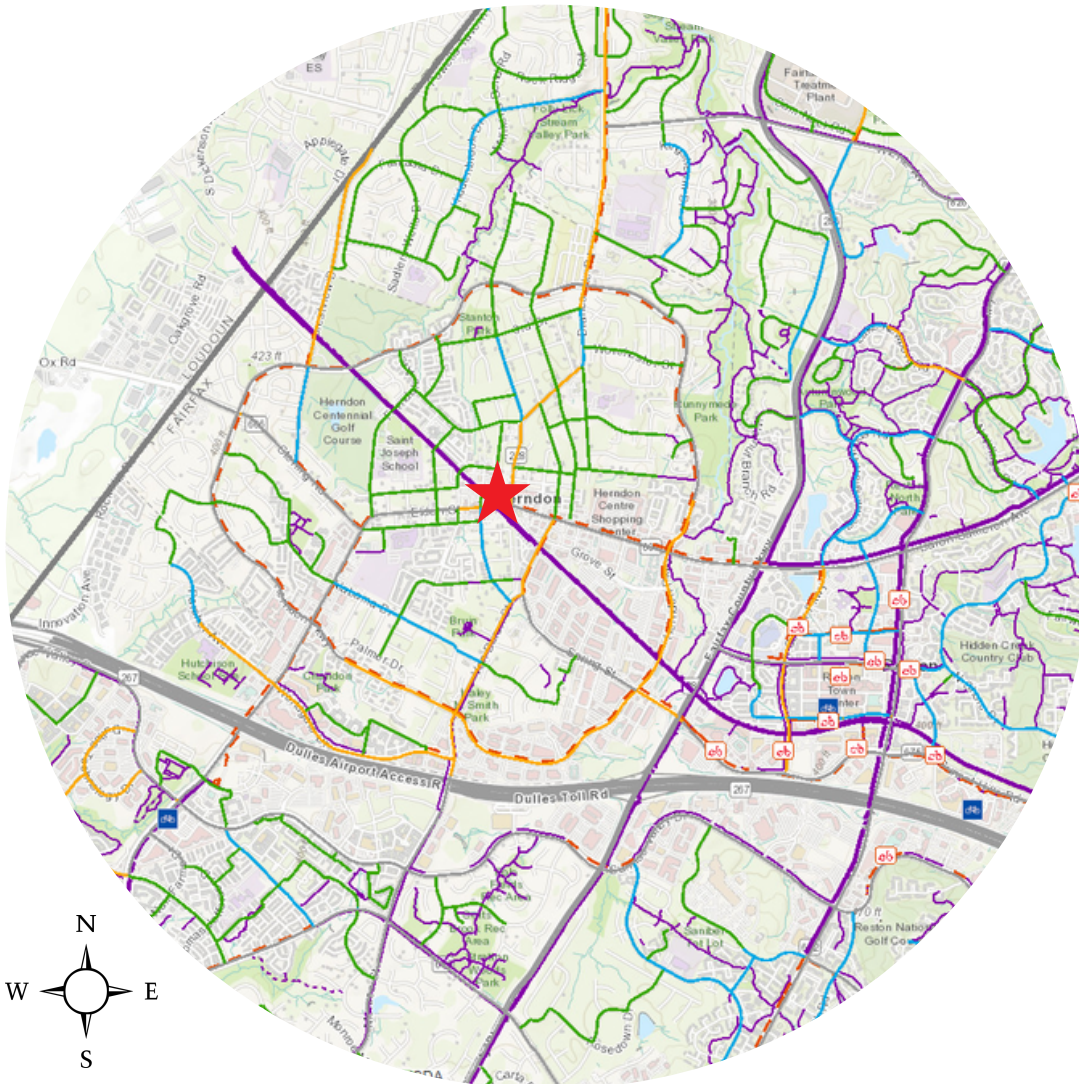

BIKE TO MARKET!

Herndon Farmers Market
Thursdays, 8 a.m. - 12:30 p.m.

Bicycling Routes

- Most Comfortable
- Somewhat Comfortable
- Less Comfortable
- Use Caution

Trails (Shared Use Paths)

- Primary
- - - Secondary
- · - · - Natural Surface
- Bikeable Sidewalk

 For Inclusion and ADA Support, call 703-324-8563. TTY Va. Relay 711

For an interactive bike map and route descriptions, visit
<https://www.fairfaxcounty.gov/transportation/bike/map>
Type '700 Lynn St' into the address search to locate the
Herndon Farmers Market.

To learn about bike safety, commuting routes, and more, visit
<https://fabb-bikes.org>

www.fairfaxcounty.gov/parks/farmersmarkets • 703-642-0128