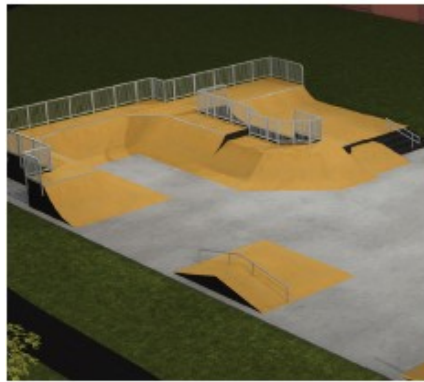

WAKEFIELD SKATE PARK RENOVATION

COMMUNITY FEEDBACK WANTED

The Fairfax County Park Authority is seeking feedback on a new design for the Wakefield Skate Park in Annandale, VA. Community members are asked to complete a short survey to help guide the process. The survey will be available May 12-28, 2021. Questions and additional comment may be sent to Parkmail@fairfaxcounty.gov.