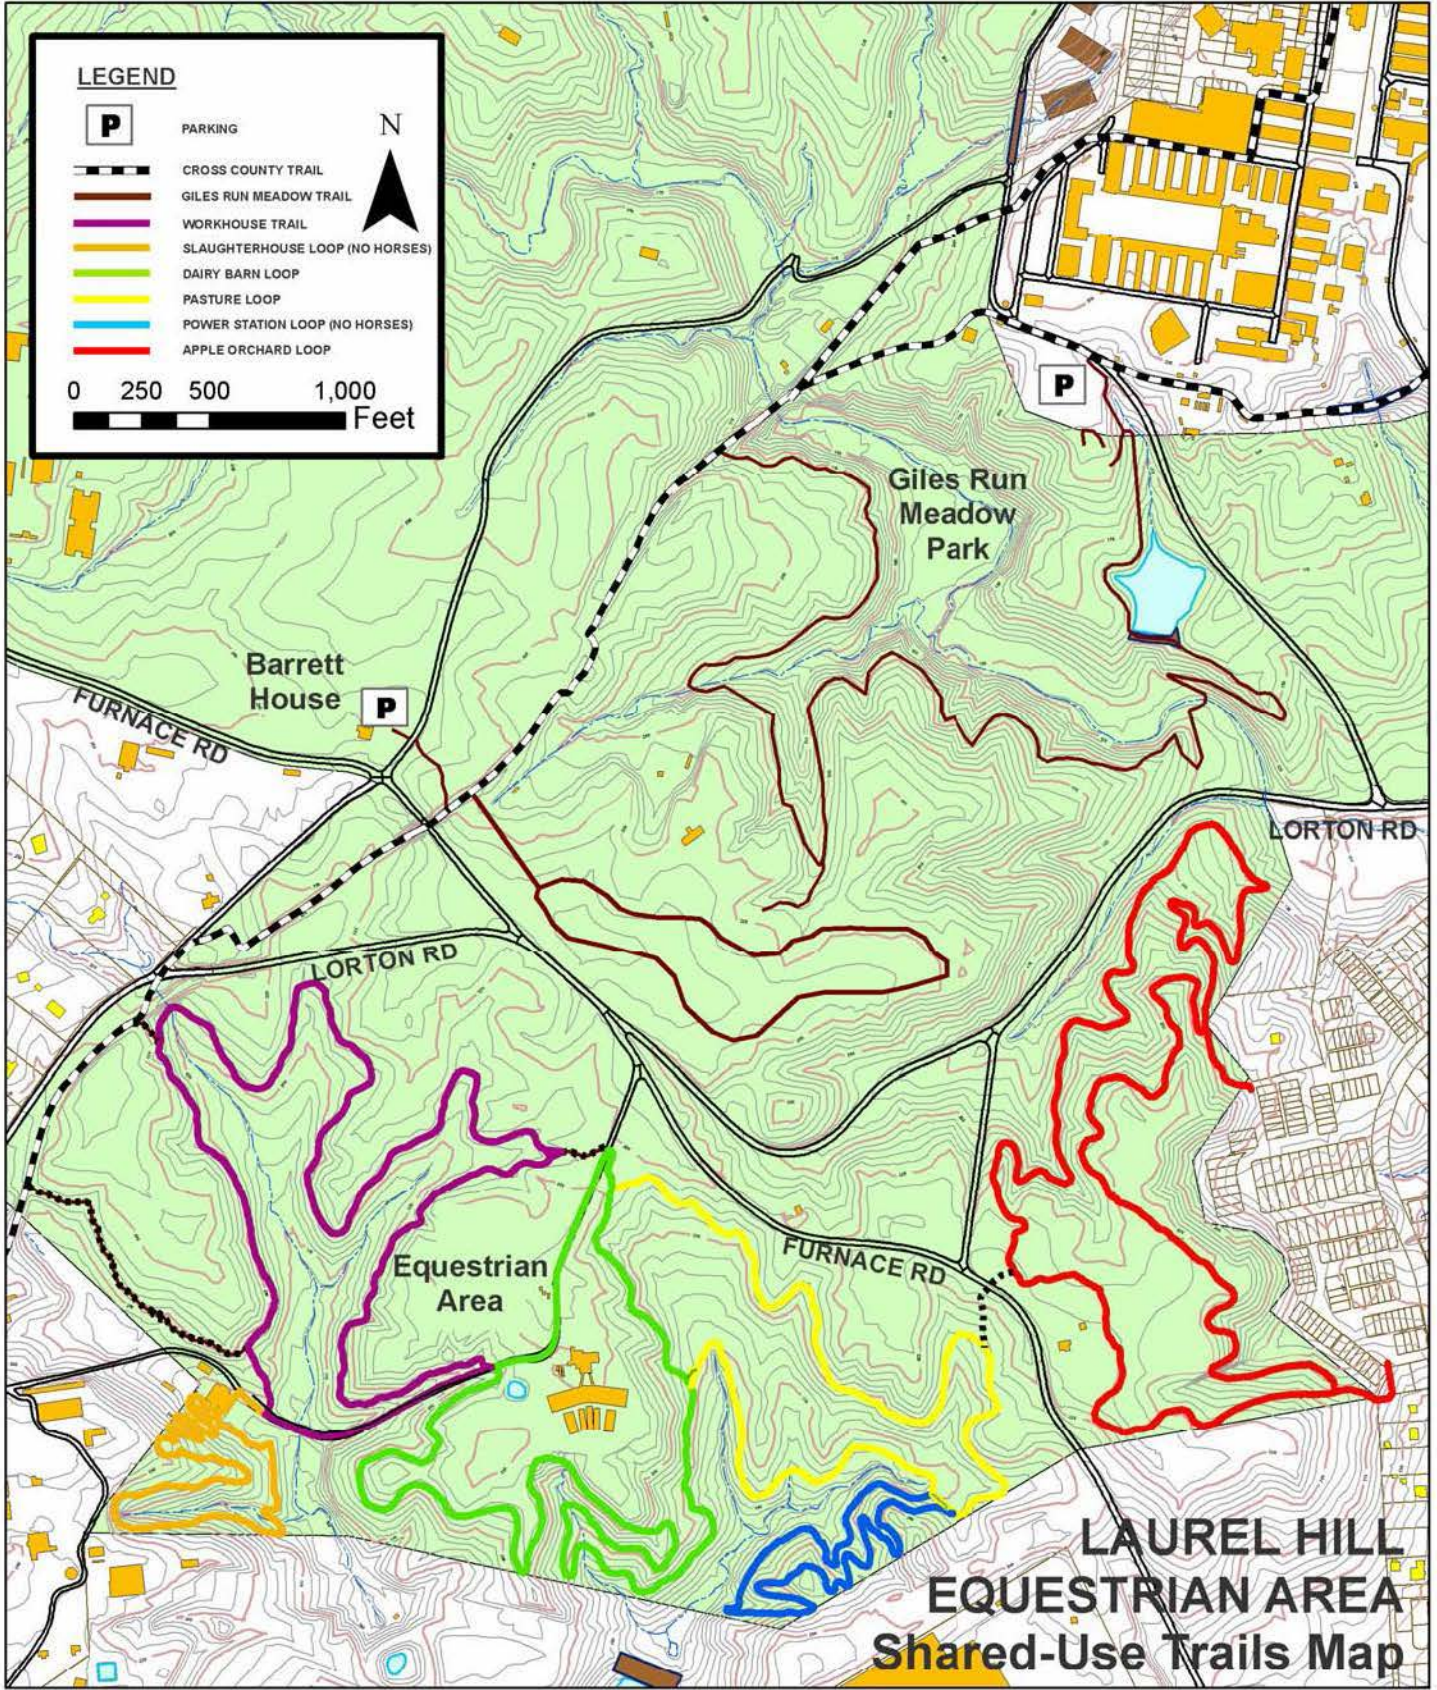

**LEGEND**

PARKING

N

CROSS COUNTRY TRAIL

GILES RUN MEADOW TRAIL

WORKHOUSE TRAIL

SLAUGHTERHOUSE LOOP (NO HORSES)

DAIRY BARN LOOP

PASTURE LOOP

POWER STATION LOOP (NO HORSES)

APPLE ORCHARD LOOP

0

250

500

1,000

Feet

**LAUREL HILL  
EQUESTRIAN AREA  
Shared-Use Trails Map**