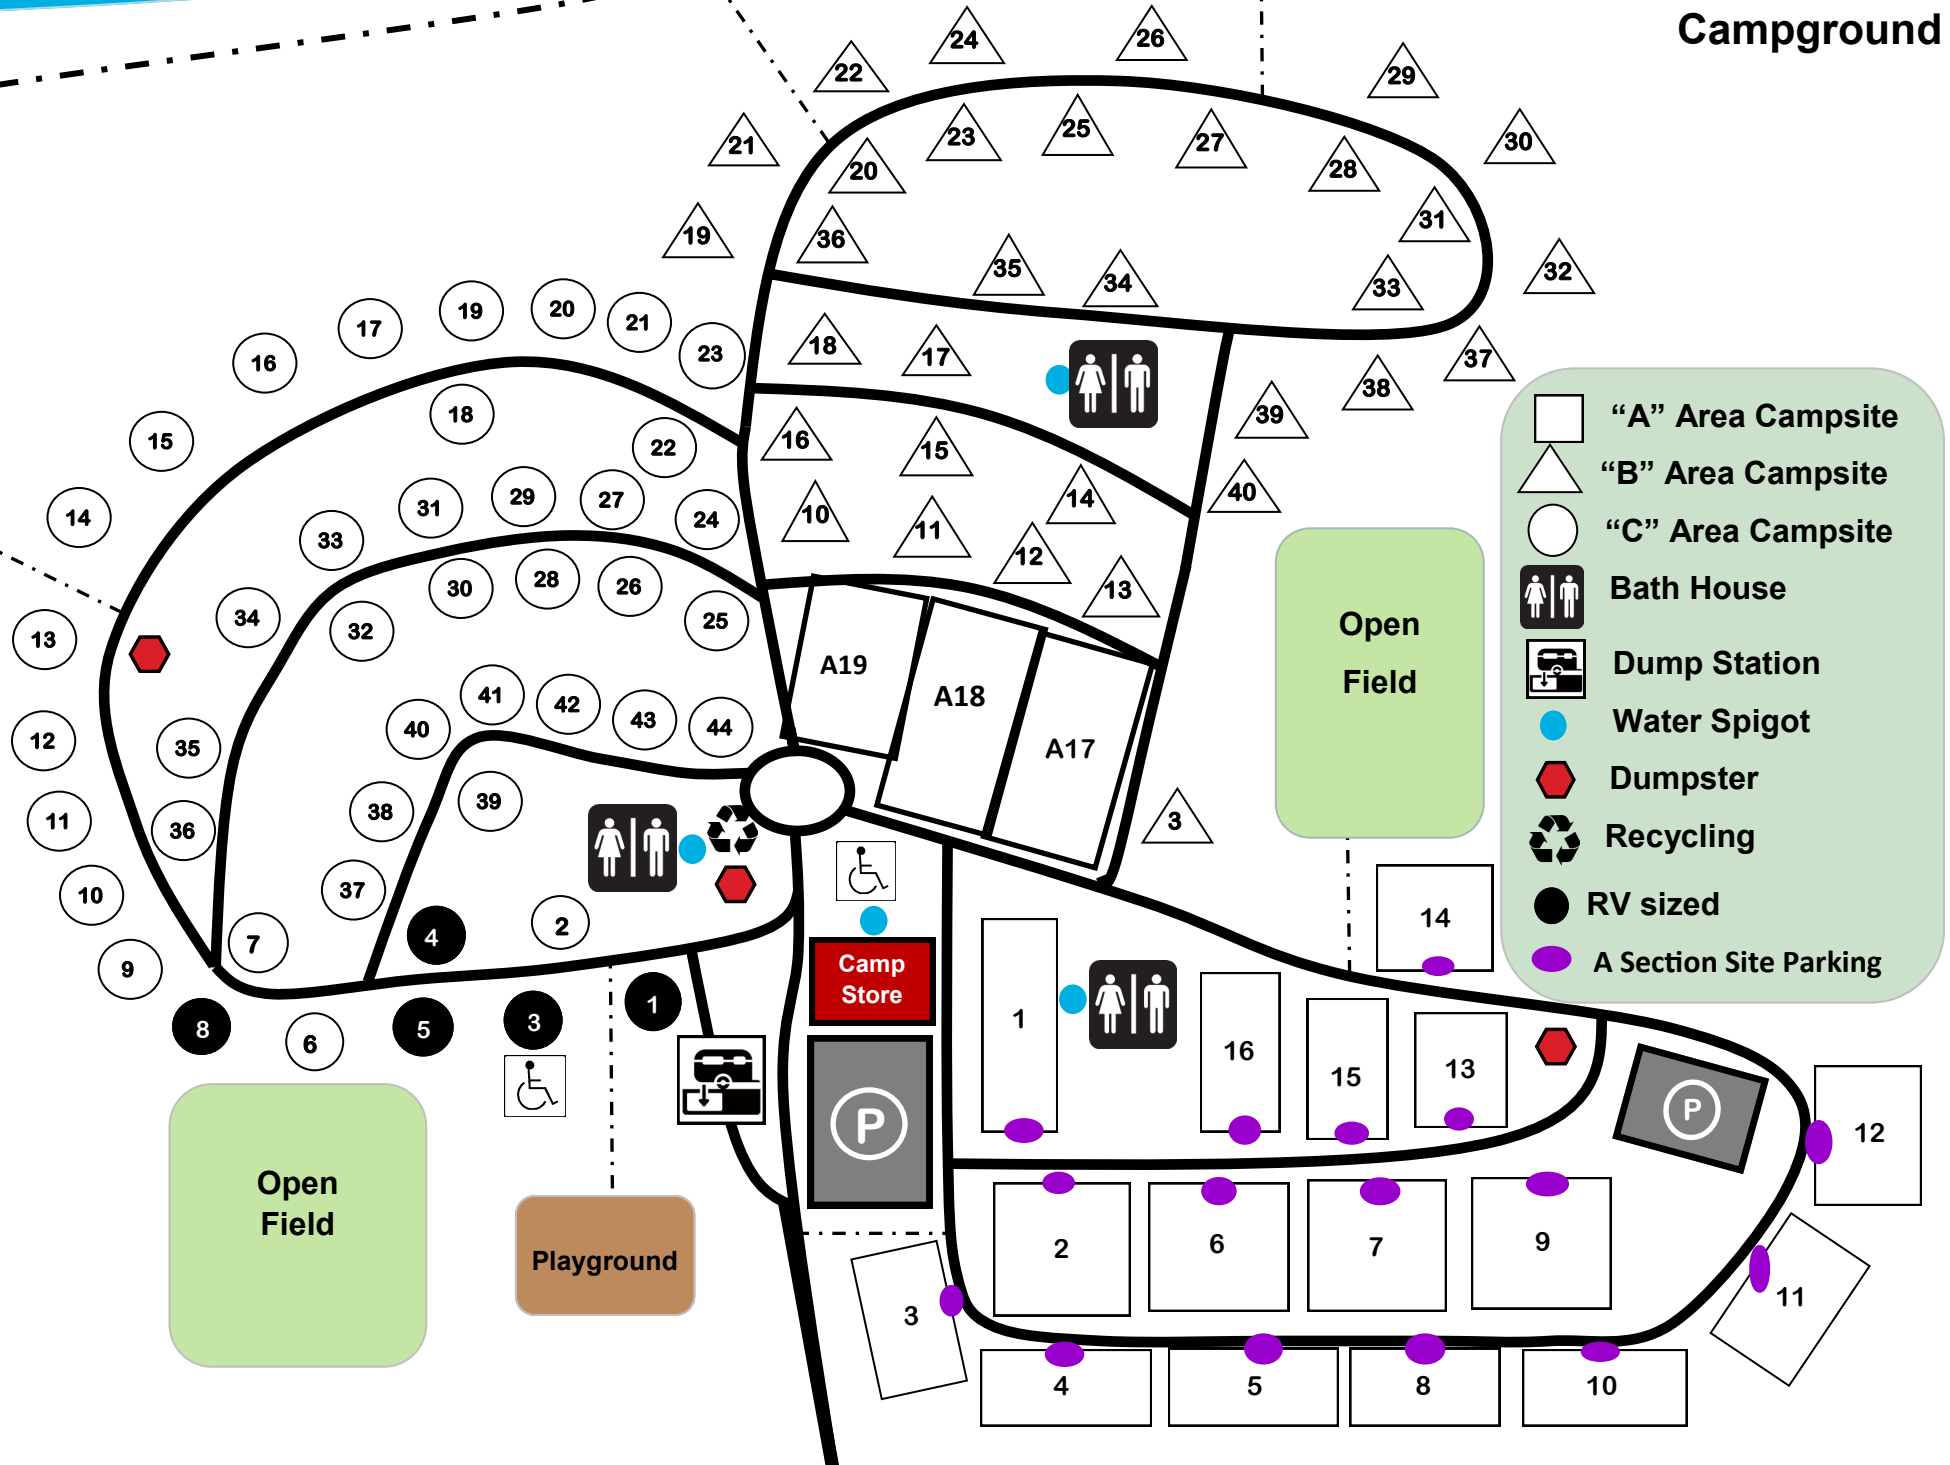

Burke Lake Park Campground

-  "A" Area Campsite
-  "B" Area Campsite
-  "C" Area Campsite
-  Bath House
-  Dump Station
-  Water Spigot
-  Dumpster
-  Recycling
-  RV sized
-  A Section Site Parking