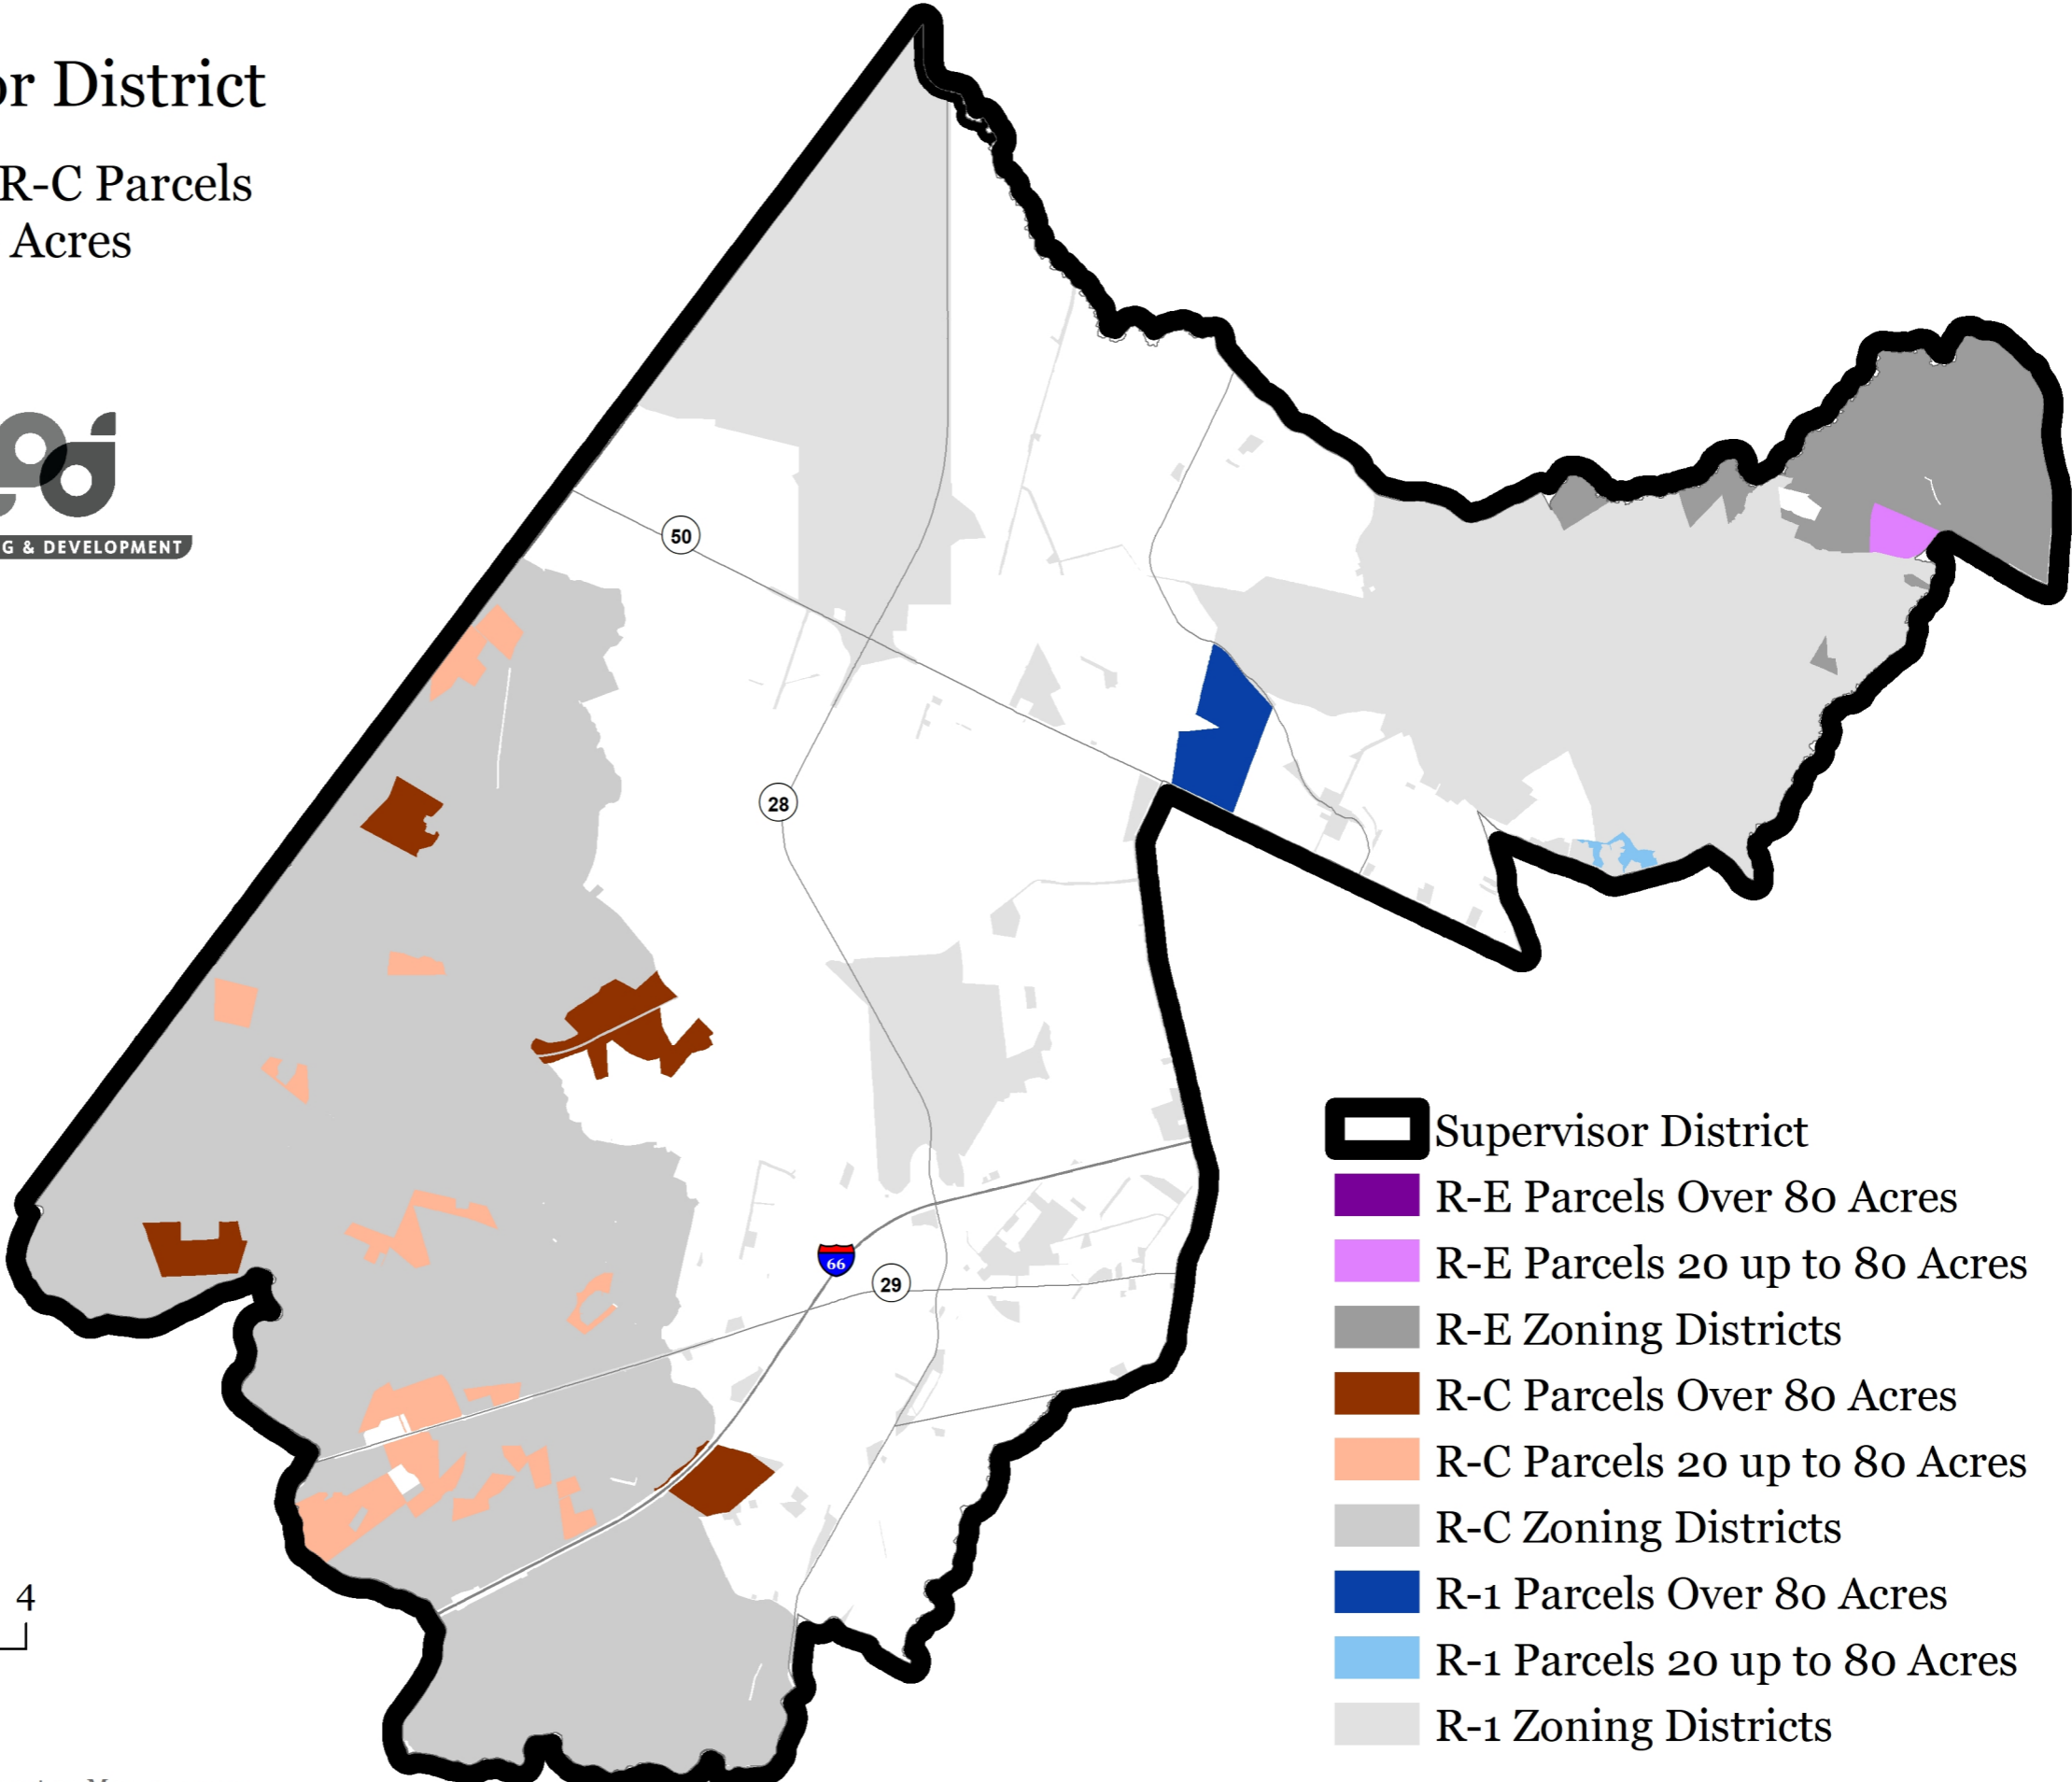

Sully Supervisor District

Private R-1, R-E & R-C Parcels Over 20 & 80 Acres

Parcels owned by public entities or utilities are not represented on this map

Sully Supervisor District

Private R-1 Parcels
Over 5 & 10 Acres

-  Supervisor District
-  R-1 Parcels 5 up to 10 Acres
-  R-1 Parcels Over 10 Acres
-  R-1 Zoning Districts

Parcels owned by public entities or utilities are not represented on this map

Sully Supervisor District

Private R-E & R-C Parcels
Over 20 Acres

-  Supervisor District
-  Parcels Over 20 Acres in R-E Zoning
-  R-E Zoning Districts
-  Parcels Over 20 Acres in R-C Zoning
-  R-C Zoning Districts

Parcels owned by public entities or utilities are not represented on this map

Sully Supervisor District

Agricultural & Forestal Districts

-  Supervisor District
-  Agricultural and Forestal Districts