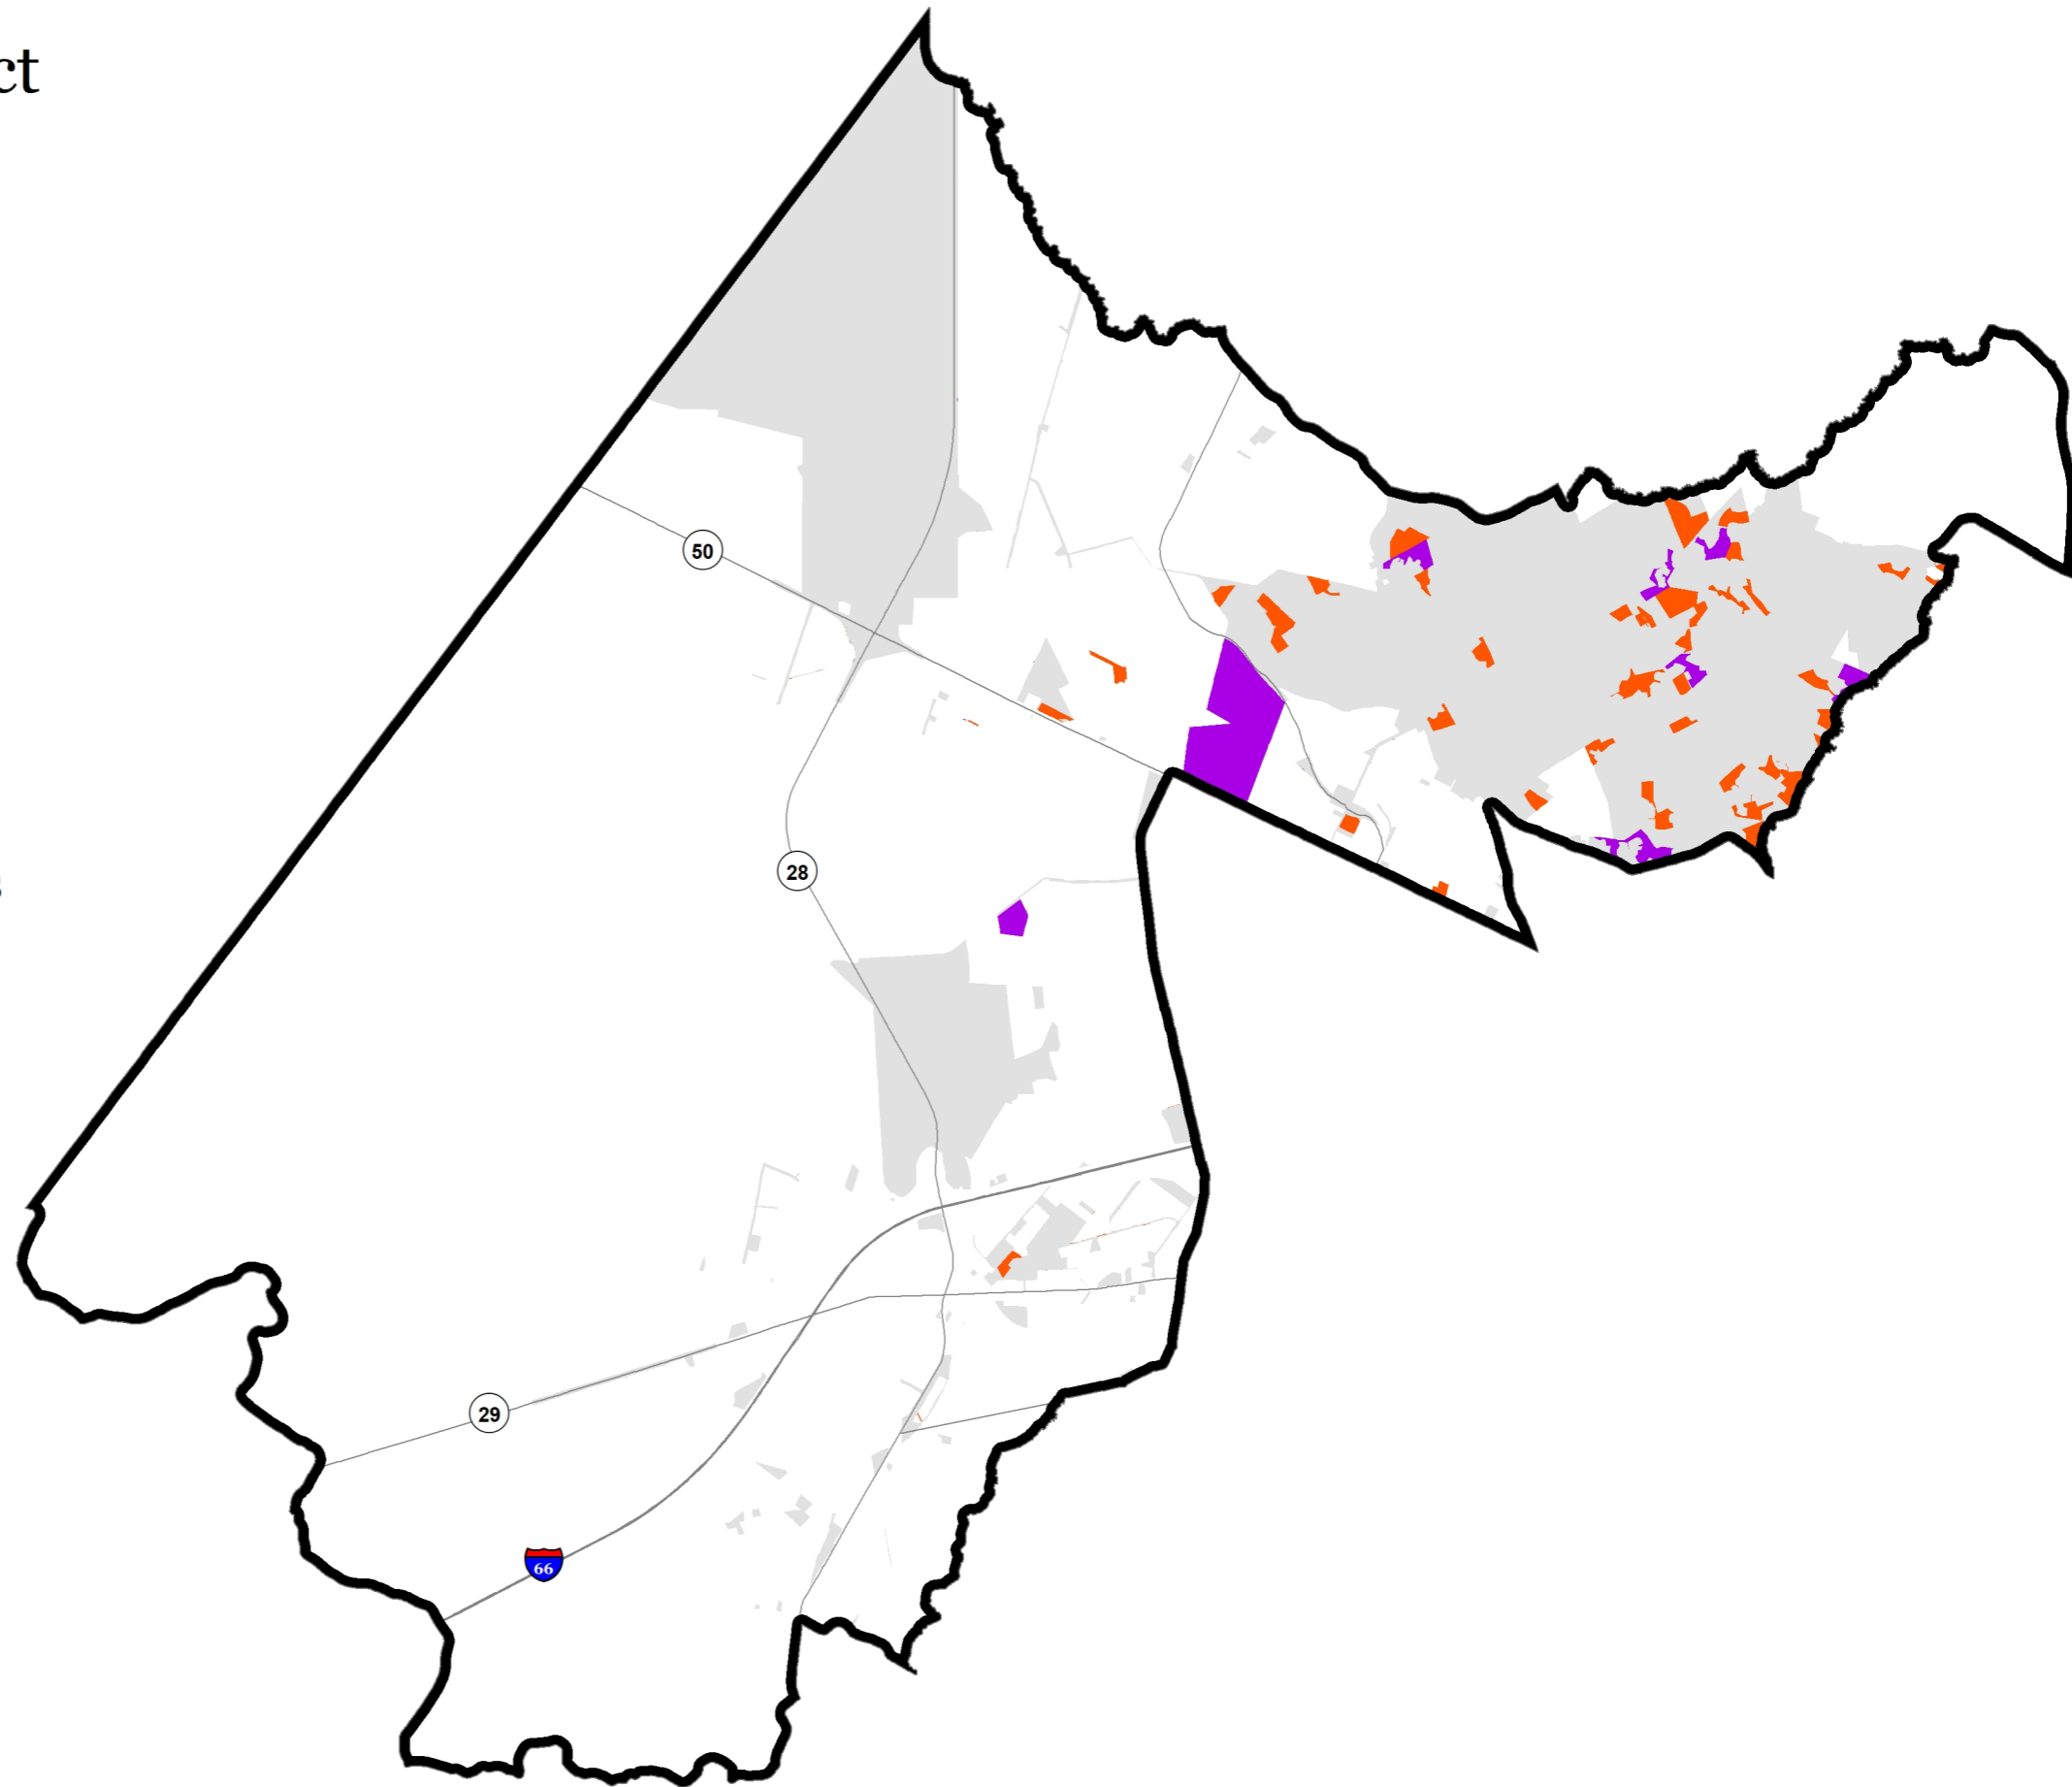

Sully Supervisor District

Private R-1, R-E & R-C Parcels Over 20 & 80 Acres

Parcels owned by public entities or utilities are not represented on this map

Sully Supervisor District

Private R-1 Parcels
Over 5 & 10 Acres

-  Supervisor District
-  R-1 Parcels 5 up to 10 Acres
-  R-1 Parcels Over 10 Acres
-  R-1 Zoning Districts

Parcels owned by public entities or utilities are not represented on this map

Sully Supervisor District

Private R-E & R-C Parcels
Over 20 Acres

-  Supervisor District
-  Parcels Over 20 Acres in R-E Zoning
-  R-E Zoning Districts
-  Parcels Over 20 Acres in R-C Zoning
-  R-C Zoning Districts

Parcels owned by public entities or utilities are not represented on this map

Sully Supervisor District

Agricultural & Forestal Districts

-  Supervisor District
-  Agricultural and Forestal Districts