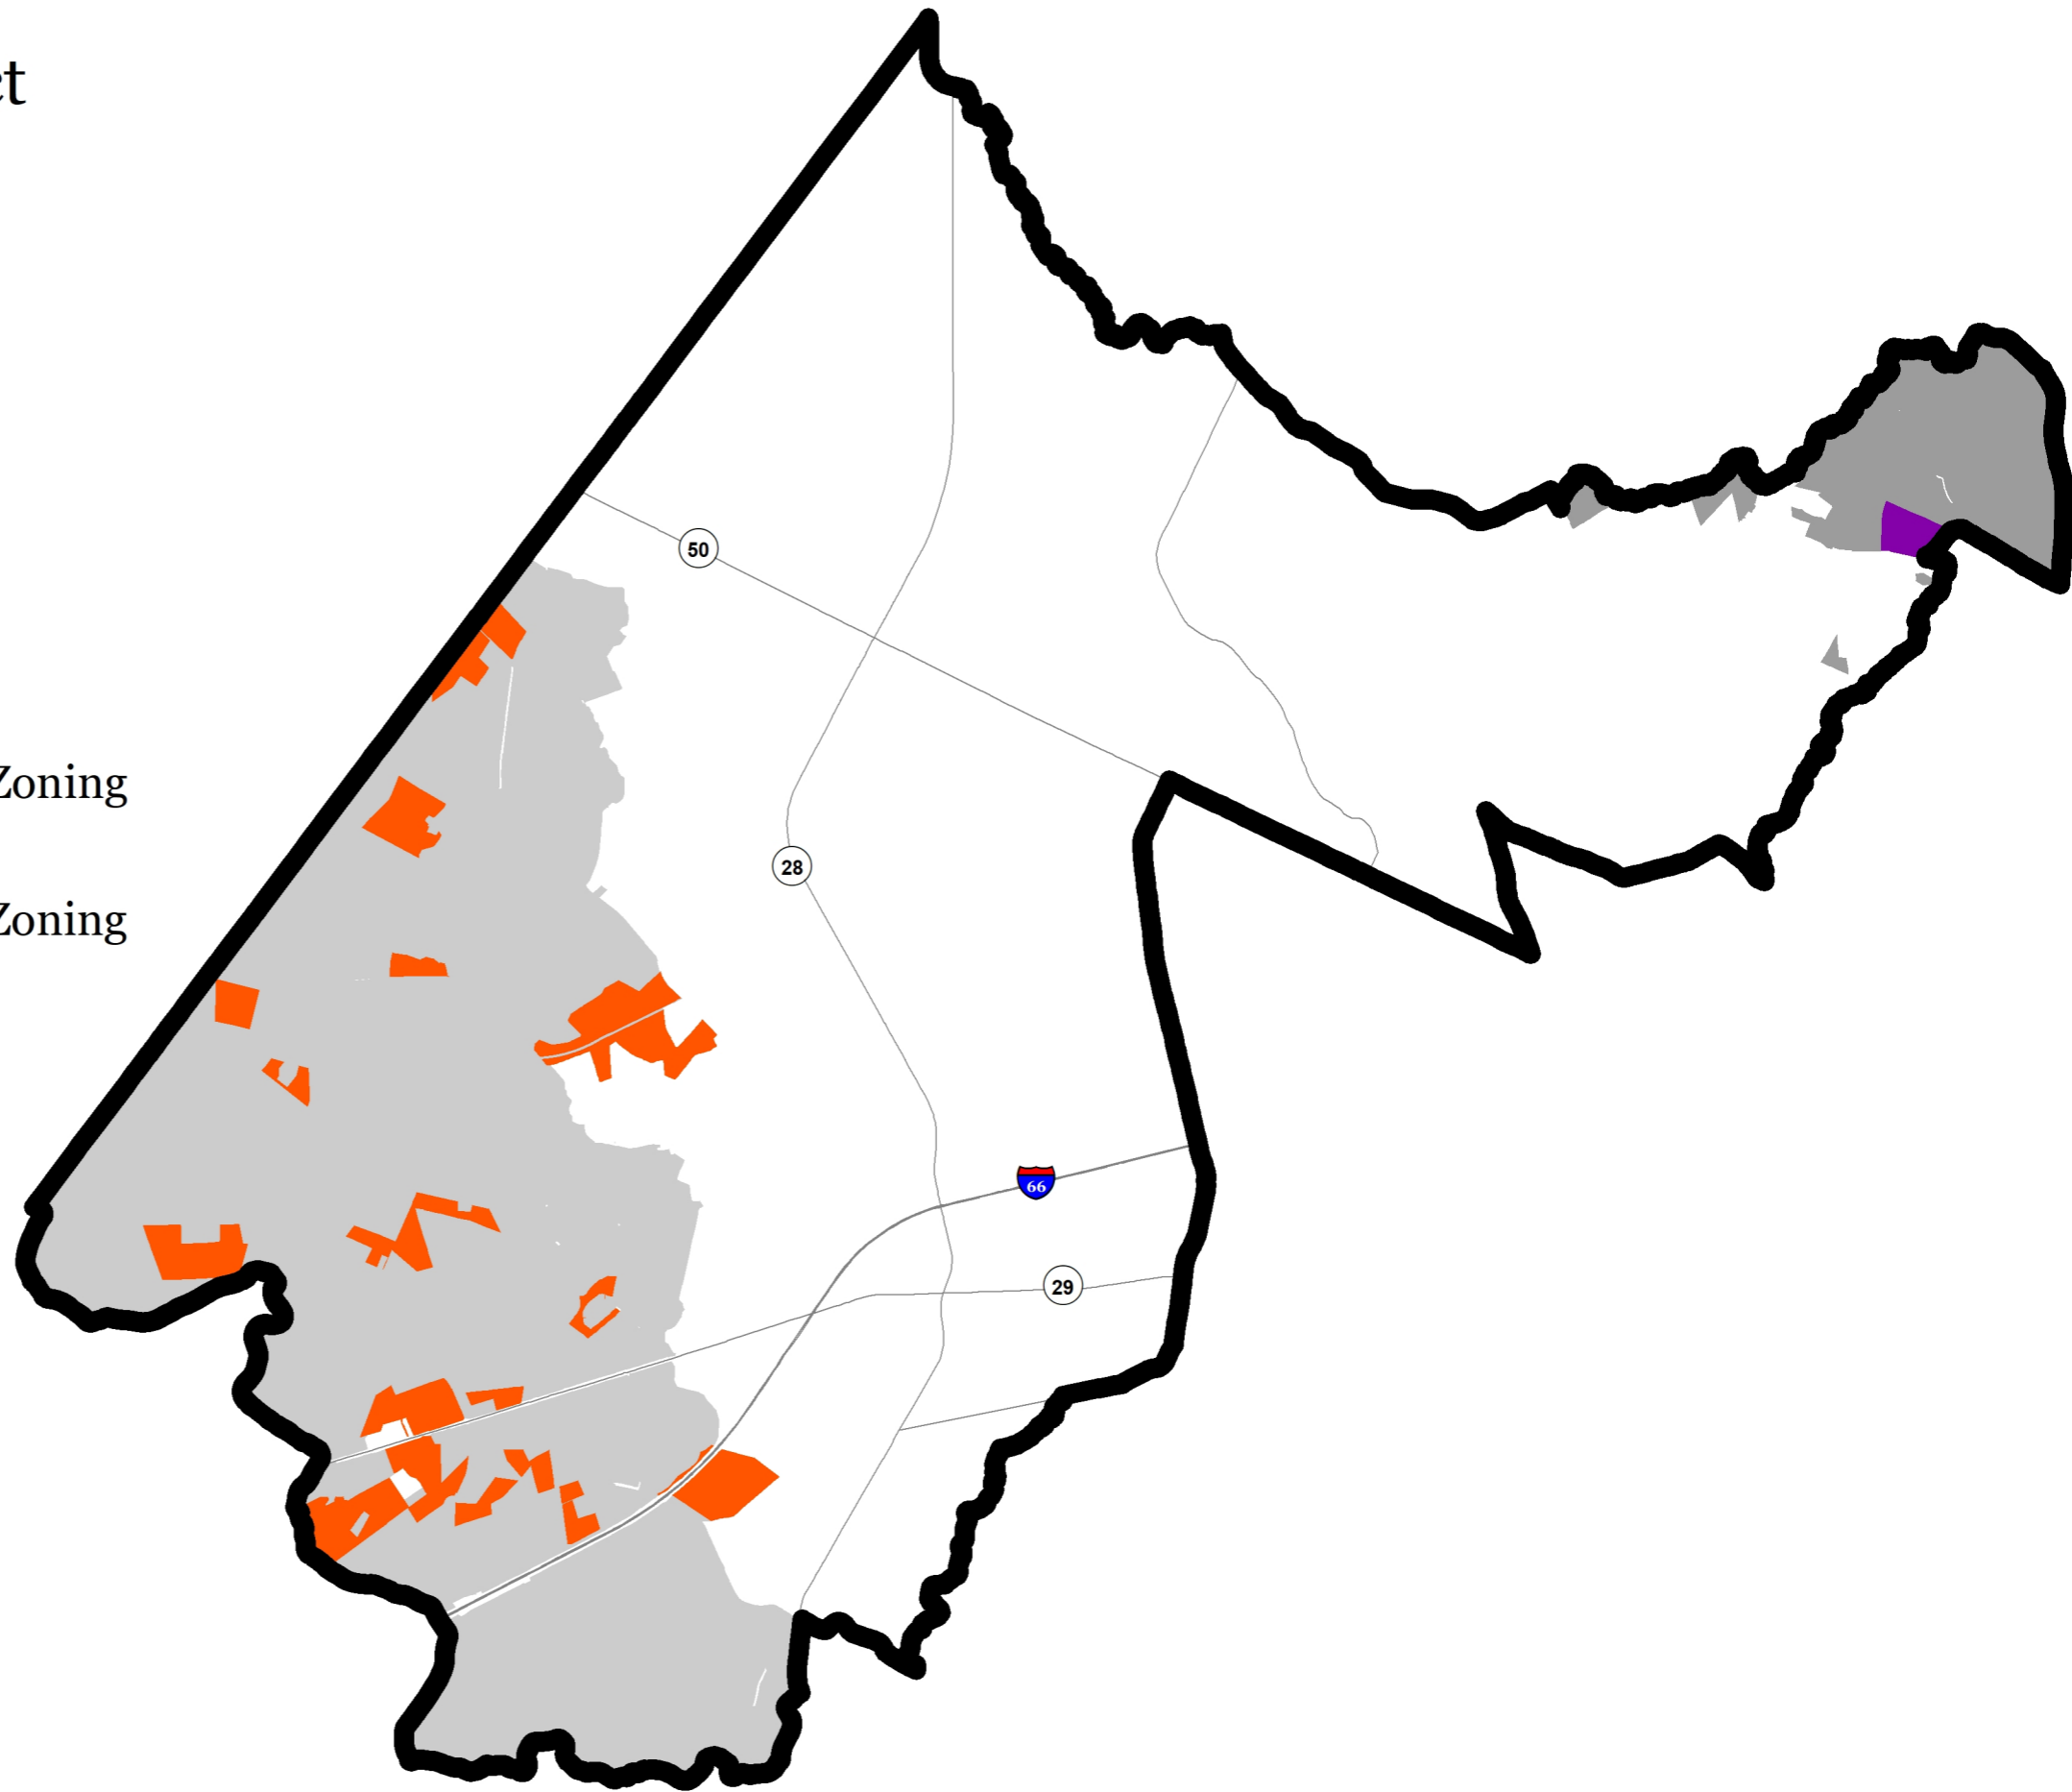

Sully Supervisor District

Private R-1, R-E & R-C Parcels Over 20 & 80 Acres

Parcels owned by public entities or utilities are not represented on this map

Sully Supervisor District

Private R-1 Parcels
Over 5 & 10 Acres

-  Supervisor District
-  R-1 Parcels 5 up to 10 Acres
-  R-1 Parcels Over 10 Acres
-  R-1 Zoning Districts

Parcels owned by public entities or utilities are not represented on this map

Sully Supervisor District

Private R-E & R-C Parcels
Over 20 Acres

-  Supervisor District
-  Parcels Over 20 Acres in R-E Zoning
-  R-E Zoning Districts
-  Parcels Over 20 Acres in R-C Zoning
-  R-C Zoning Districts

Parcels owned by public entities or utilities are not represented on this map

Sully Supervisor District

Agricultural & Forestal Districts

-  Supervisor District
-  Agricultural and Forestal Districts