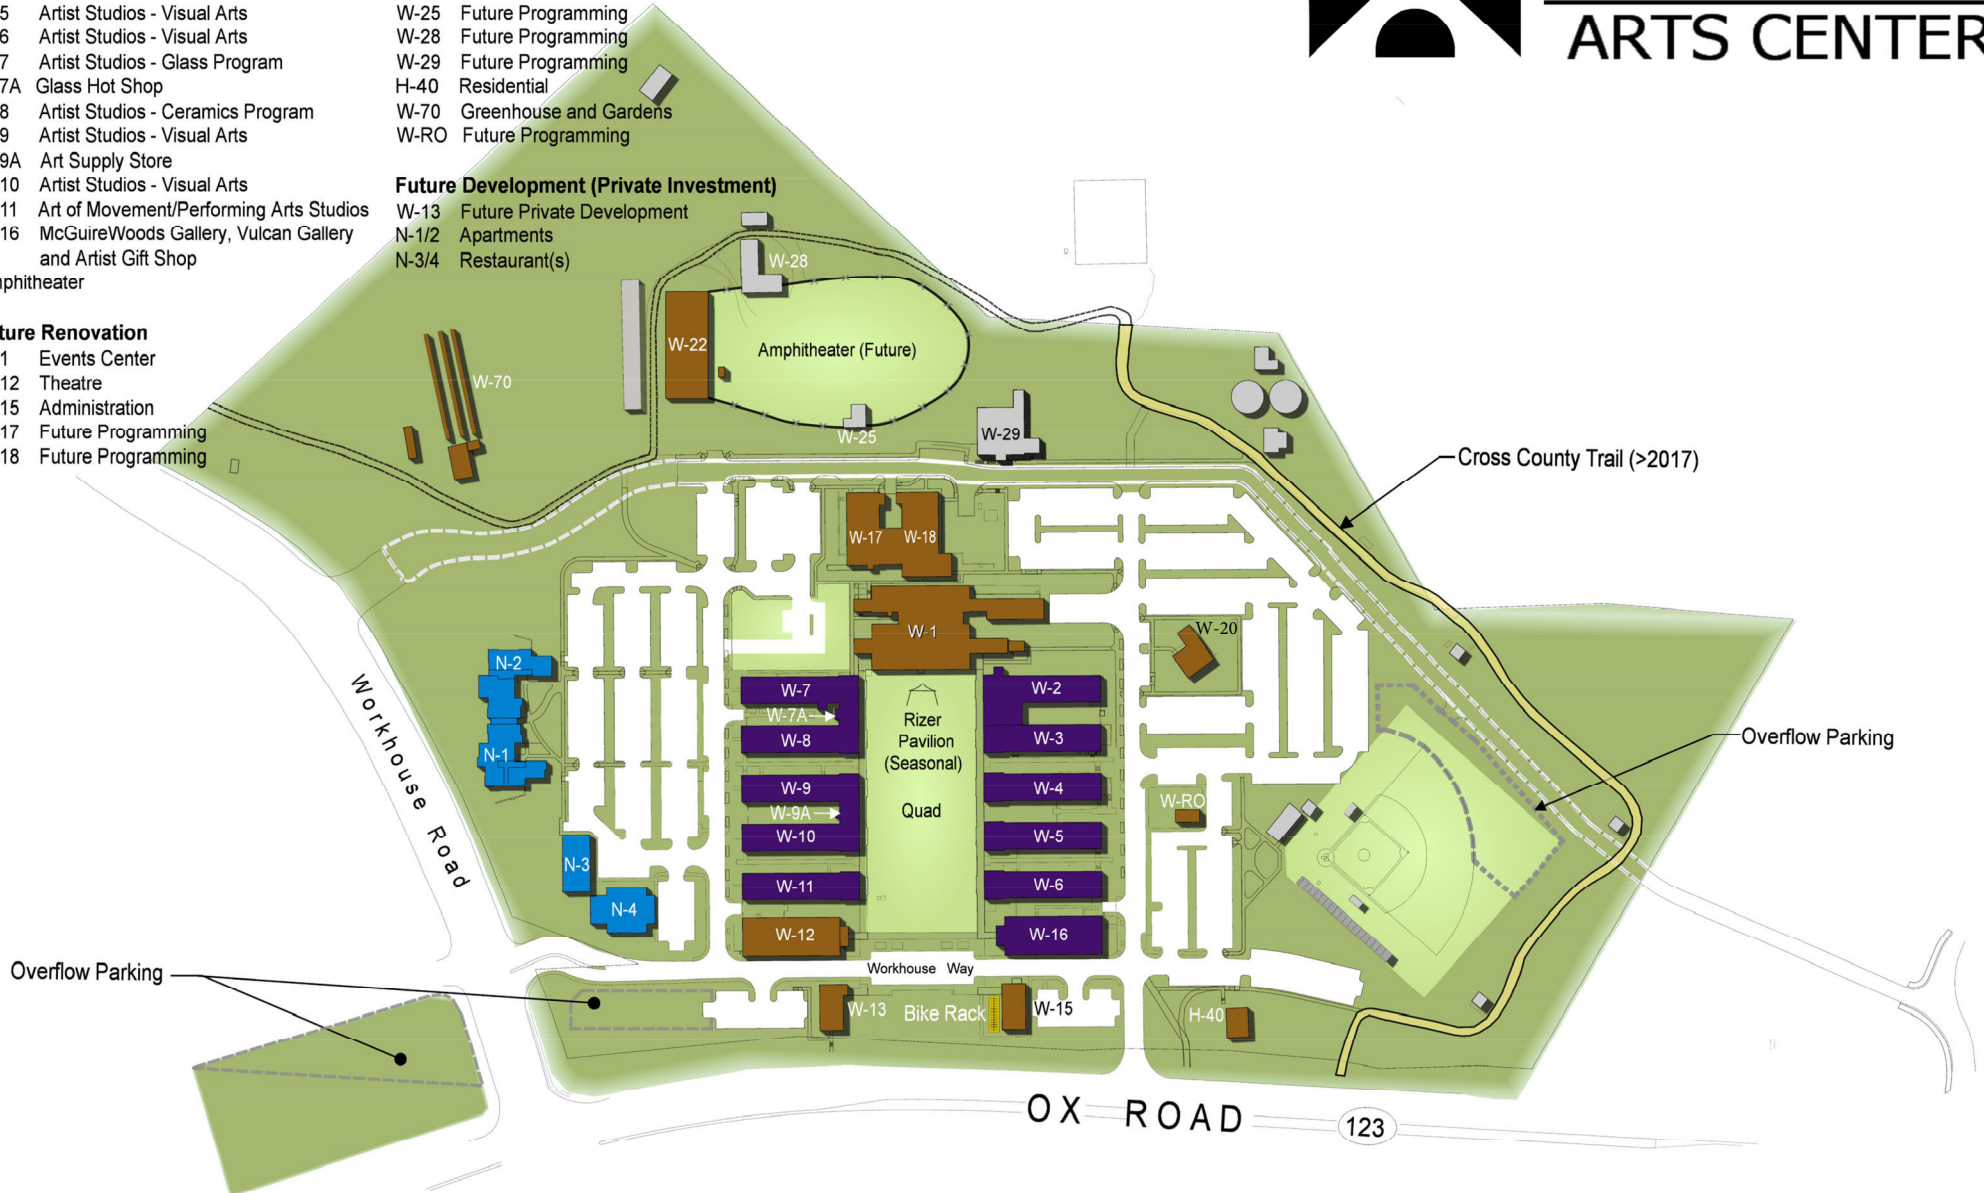

### Open to Public

- W-2 Museum
- W-3 Youth Arts Center/W-3 Theatre
- W-4 Artist Studios - Visual Arts
- W-5 Artist Studios - Visual Arts
- W-6 Artist Studios - Visual Arts
- W-7 Artist Studios - Glass Program
- W-7A Glass Hot Shop
- W-8 Artist Studios - Ceramics Program
- W-9 Artist Studios - Visual Arts
- W-9A Art Supply Store
- W-10 Artist Studios - Visual Arts
- W-11 Art of Movement/Performing Arts Studios
- W-16 McGuireWoods Gallery, Vulcan Gallery and Artist Gift Shop
- Amphitheater

### Future Renovation (continued)

- W-20 Future Programming
- W-22 Music Barn
- W-25 Future Programming
- W-28 Future Programming
- W-29 Future Programming
- H-40 Residential
- W-70 Greenhouse and Gardens
- W-RO Future Programming

### Future Development (Private Investment)

- W-13 Future Private Development
- N-1/2 Apartments
- N-3/4 Restaurant(s)

### Future Renovation

- W-1 Events Center
- W-12 Theatre
- W-15 Administration
- W-17 Future Programming
- W-18 Future Programming

Future Renovation  
 Open to Public

Drive/Parking  
 Accessory Building

Future Development (Private Investment)  
 Open Green Space