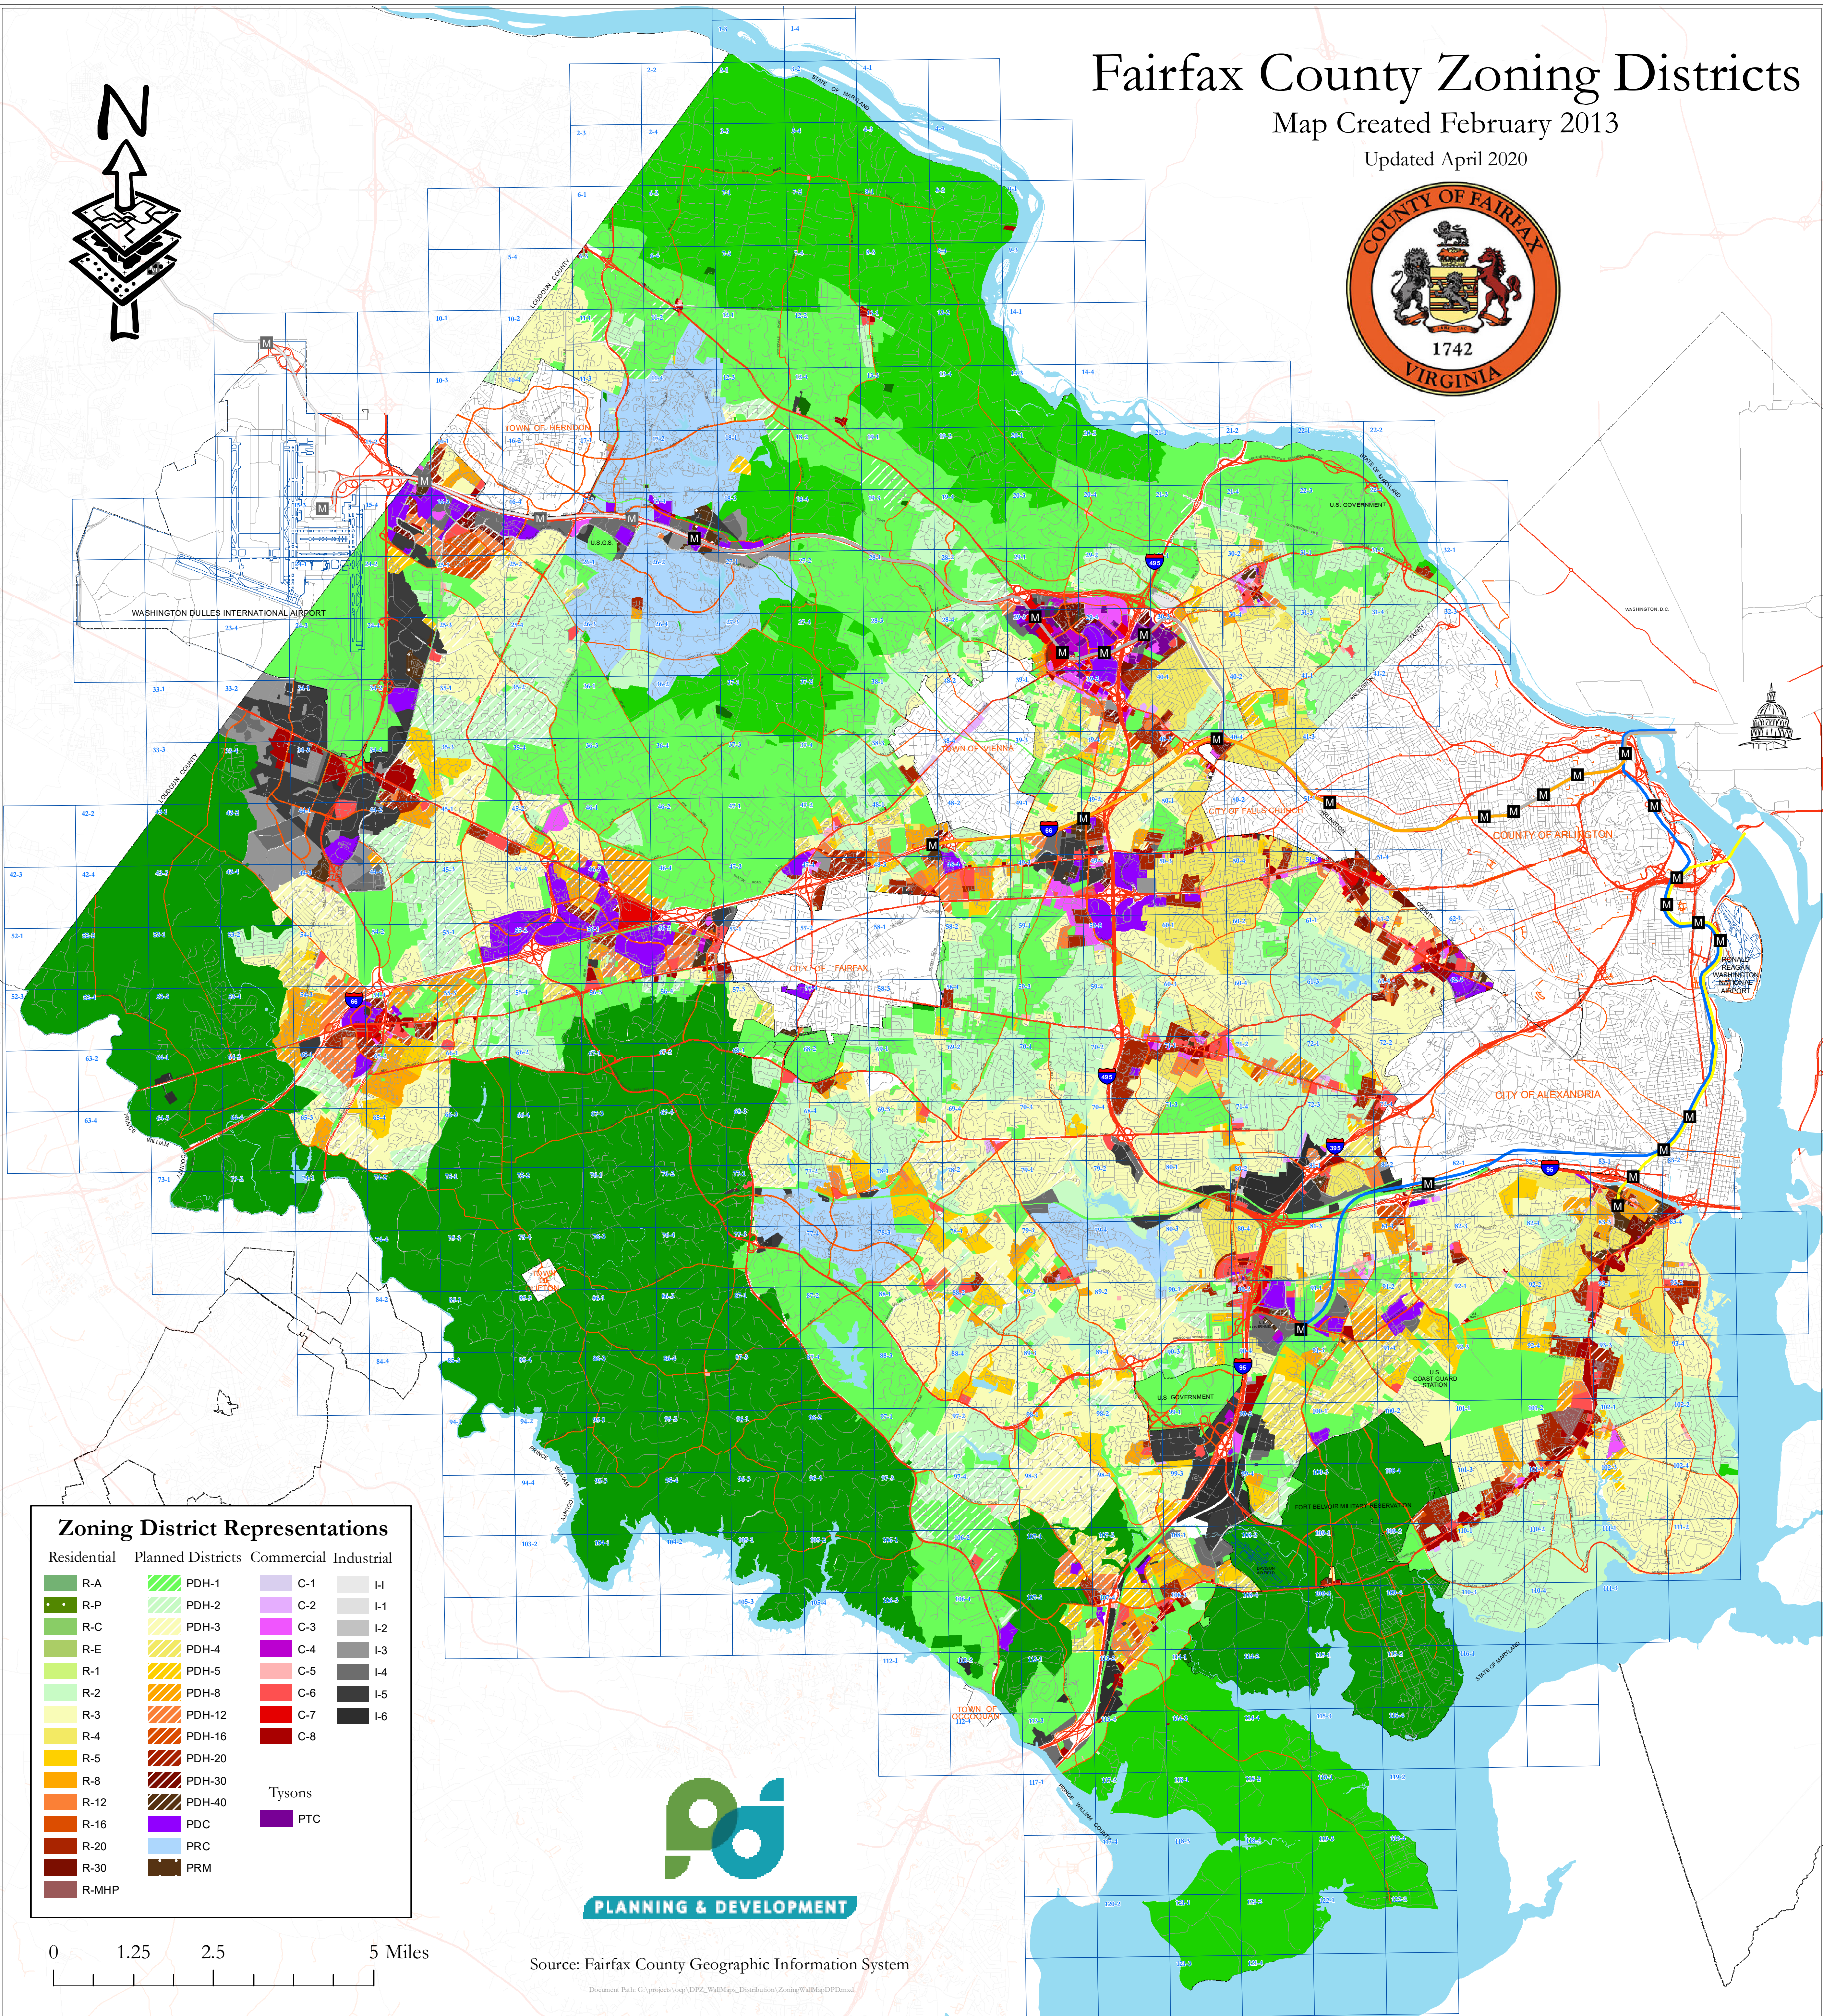

Fairfax County Zoning Districts

Map Created February 2013

Updated April 2020

Zoning District Representations

Residential	Planned Districts	Commercial	Industrial
R-A	PDH-1	C-1	I-1
R-P	PDH-2	C-2	I-1
R-C	PDH-3	C-3	I-2
R-E	PDH-4	C-4	I-3
R-1	PDH-5	C-5	I-4
R-2	PDH-8	C-6	I-5
R-3	PDH-12	C-7	I-6
R-4	PDH-16	C-8	
R-5	PDH-20		
R-8	PDH-30		
R-12	PDH-40		
R-16	PDC		
R-20	PRC		
R-30	PRM		
R-MHP			
		Tyson	
		PTC	

PLANNING & DEVELOPMENT

Source: Fairfax County Geographic Information System