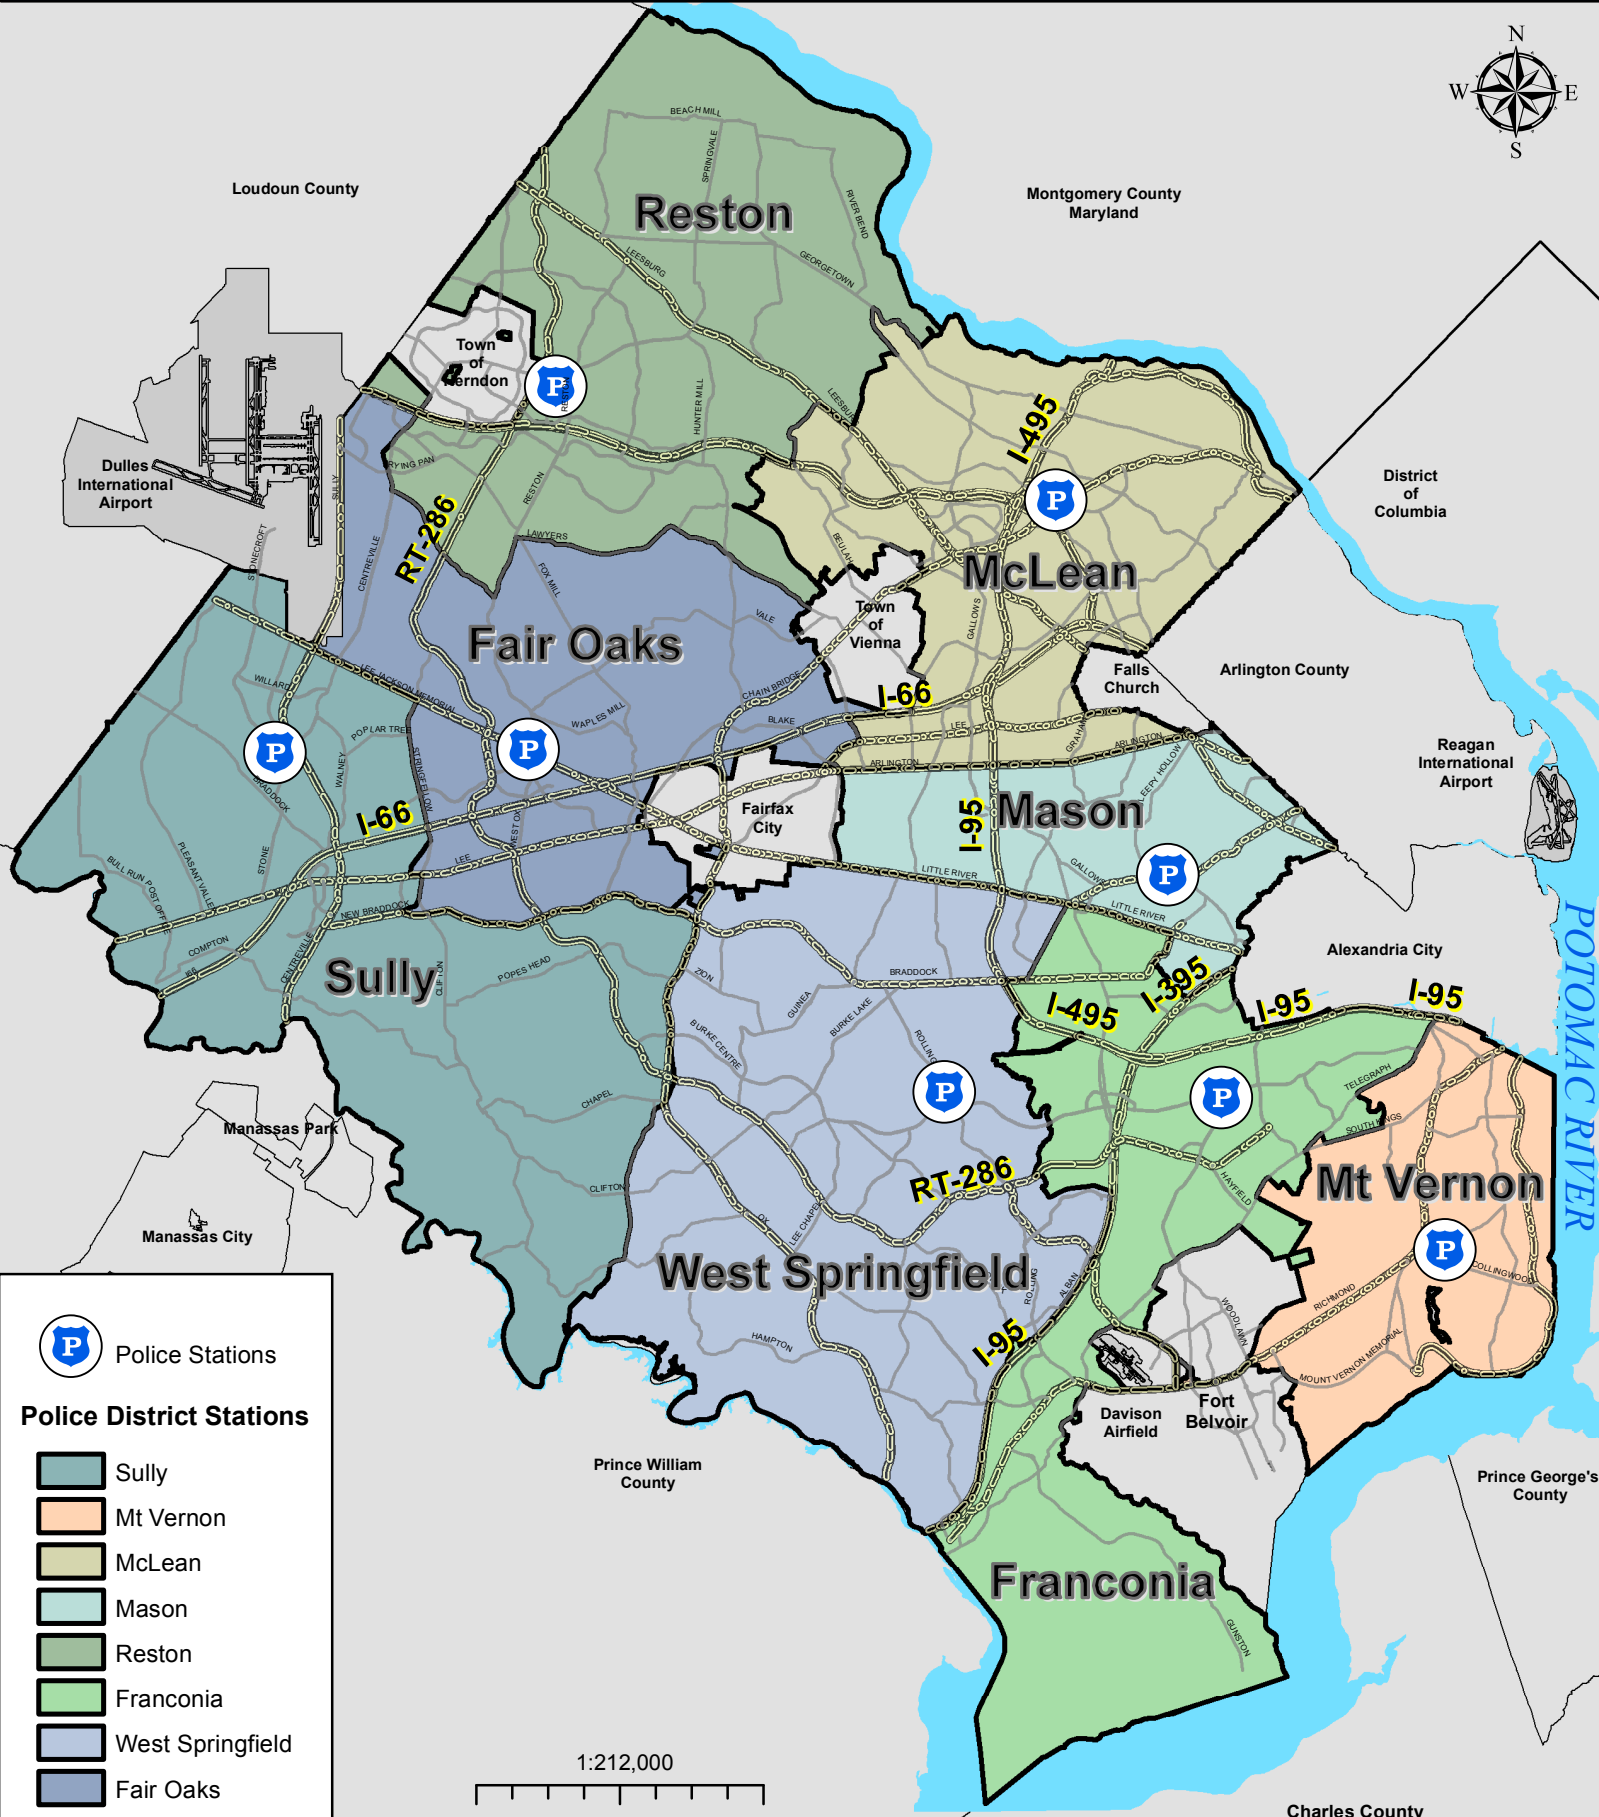

# Fairfax County Police Department District Station Boundaries

Police Stations

**Police District Stations**

- Sully
- Mt Vernon
- McLean
- Mason
- Reston
- Franconia
- West Springfield
- Fair Oaks