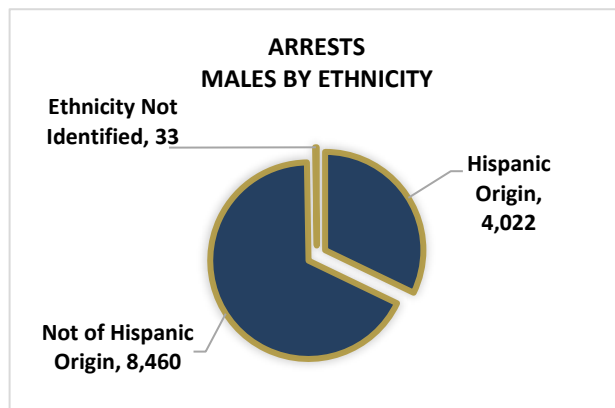

## 2019 Arrest Data by Ethnicity

The charts below visually summarize the demographics of the 17,408 individuals who were arrested in 23,999 arrest incidents (34,599 total charges) by Fairfax County Police Officers in Fairfax County, Virginia in 2019.

2019		
Ethnicity	Arrests	Percent of Total
Hispanic Origin	5,176	29.73%
Not of Hispanic Origin	11,947	68.63%
Ethnicity Not Identified	285	1.64%
<b>Total</b>	<b>17,408</b>	<b>100.00%</b>

- 17,408 individuals were arrested during 23,999 arrest incidents with a total of 34,599 charges. Additional information on Incident Based Reporting (IBR) and standards for state reporting can be found [here](#).
- The data coding is standardized by the Virginia State Police and the Federal Bureau of Investigation's NCIC code manuals and Hispanic is not included in these codes as they classify Hispanic as an ethnic indicator, not a race. Effective July 1, 2020, the Virginia State Police will expand their data coding to include Hispanic.
- Data reported reflects all arrests, regardless of the person's actual domicile as a county resident or not.
- Further information on race reporting codes can be found [here](#).