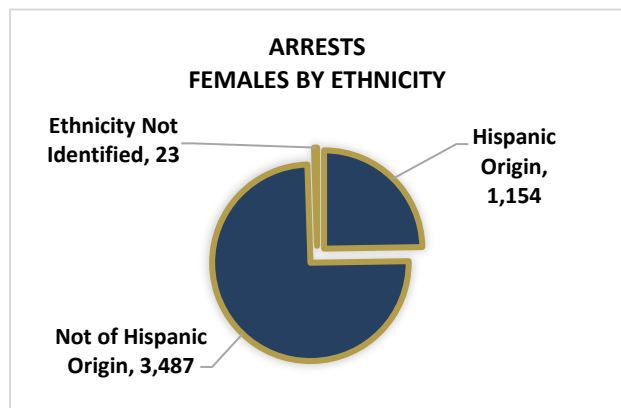

## 2019 Arrest Data by Ethnicity

The charts below visually summarize the demographics of the 17,408 individuals who were arrested in 23,999 arrest incidents (34,599 total charges) by Fairfax County Police Officers in Fairfax County, Virginia in 2019.

2019		
Ethnicity	Arrests	Percent of Total
Hispanic Origin	5,176	29.73%
Not of Hispanic Origin	11,947	68.63%
Ethnicity Not Identified	285	1.64%
<b>Total</b>	<b>17,408</b>	<b>100.00%</b>

- 17,408 individuals were arrested during 23,999 arrest incidents with a total of 34,599 charges. Additional information on Incident Based Reporting (IBR) and standards for state reporting can be found [here](#).
- The data coding is standardized by the Virginia State Police and the Federal Bureau of Investigation's NCIC code manuals and Hispanic is not included in these codes as they classify Hispanic as an ethnic indicator, not a race. Effective July 1, 2020, the Virginia State Police will expand their data coding to include Hispanic.
- Data reported reflects all arrests, regardless of the person's actual domicile as a county resident or not.
- Further information on race reporting codes can be found [here](#).