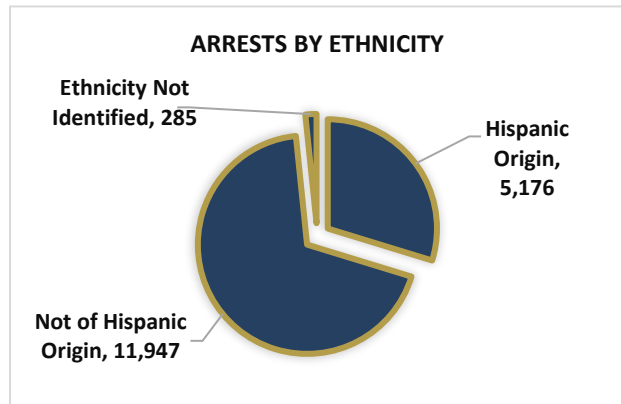

## 2019 Arrest Data by Ethnicity

The charts below visually summarize the demographics of the 17,408 individuals who were arrested in 23,999 arrest incidents (34,599 total charges) by Fairfax County Police Officers in Fairfax County, Virginia in 2019.

2019		
Ethnicity	Arrests	Percent of Total
Hispanic Origin	5,176	29.73%
Not of Hispanic Origin	11,947	68.63%
Ethnicity Not Identified	285	1.64%
<b>Total</b>	<b>17,408</b>	<b>100.00%</b>

- 17,408 individuals were arrested during 23,999 arrest incidents with a total of 34,599 charges. Additional information on Incident Based Reporting (IBR) and standards for state reporting can be found [here](#).
- The data coding is standardized by the Virginia State Police and the Federal Bureau of Investigation's NCIC code manuals and Hispanic is not included in these codes as they classify Hispanic as an ethnic indicator, not a race. Effective July 1, 2020, the Virginia State Police will expand their data coding to include Hispanic.
- Data reported reflects all arrests, regardless of the person's actual domicile as a county resident or not.
- Further information on race reporting codes can be found [here](#).