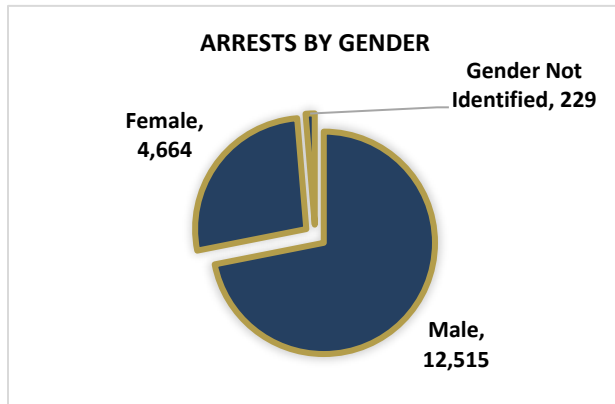

## 2019 Arrest Data by Ethnicity

The charts below visually summarize the demographics of the 17,408 individuals who were arrested in 23,999 arrest incidents (34,599 total charges) by Fairfax County Police Officers in Fairfax County, Virginia in 2019.

2019		
Ethnicity	Arrests	Percent of Total
Hispanic Origin	5,176	29.73%
Not of Hispanic Origin	11,947	68.63%
Ethnicity Not Identified	285	1.64%
<b>Total</b>	<b>17,408</b>	<b>100.00%</b>

- 17,408 individuals were arrested during 23,999 arrest incidents with a total of 34,599 charges. Additional information on Incident Based Reporting (IBR) and standards for state reporting can be found [here](#).
- The data coding is standardized by the Virginia State Police and the Federal Bureau of Investigation's NCIC code manuals and Hispanic is not included in these codes as they classify Hispanic as an ethnic indicator, not a race. Effective July 1, 2020, the Virginia State Police will expand their data coding to include Hispanic.
- Data reported reflects all arrests, regardless of the person's actual domicile as a county resident or not.
- Further information on race reporting codes can be found [here](#).