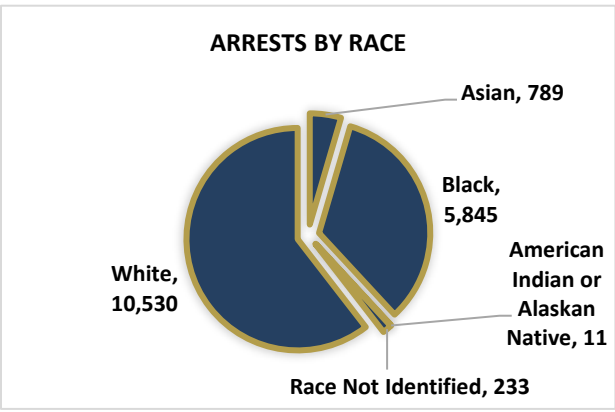

Arrests by Race and Ethnicity		
Race	Ethnicity	Arrests
White	Hispanic Origin	5,100
	Not Hispanic Origin	5,394
	Ethnicity Not Identified	36
	Total	10,530
Black	Hispanic Origin	65
	Not Hispanic Origin	5,762
	Ethnicity Not Identified	18
	Total	5,845
Asian	Hispanic Origin	8
	Not Hispanic Origin	779
	Ethnicity Not Identified	2
	Total	789
American Indian or Alaskan Native	Hispanic Origin	1
	Not Hispanic Origin	10
	Ethnicity Not Identified	0
	Total	11
Race Not Identified	Hispanic Origin	2
	Not Hispanic Origin	2
	Ethnicity Not Identified	229
	Total	233
	Grand Total	17,408

*NOTE: The data presented in this report was extracted from FCPD internal records management systems by the Information Technology Bureau (ITB). Data is representative, but not exhaustive.