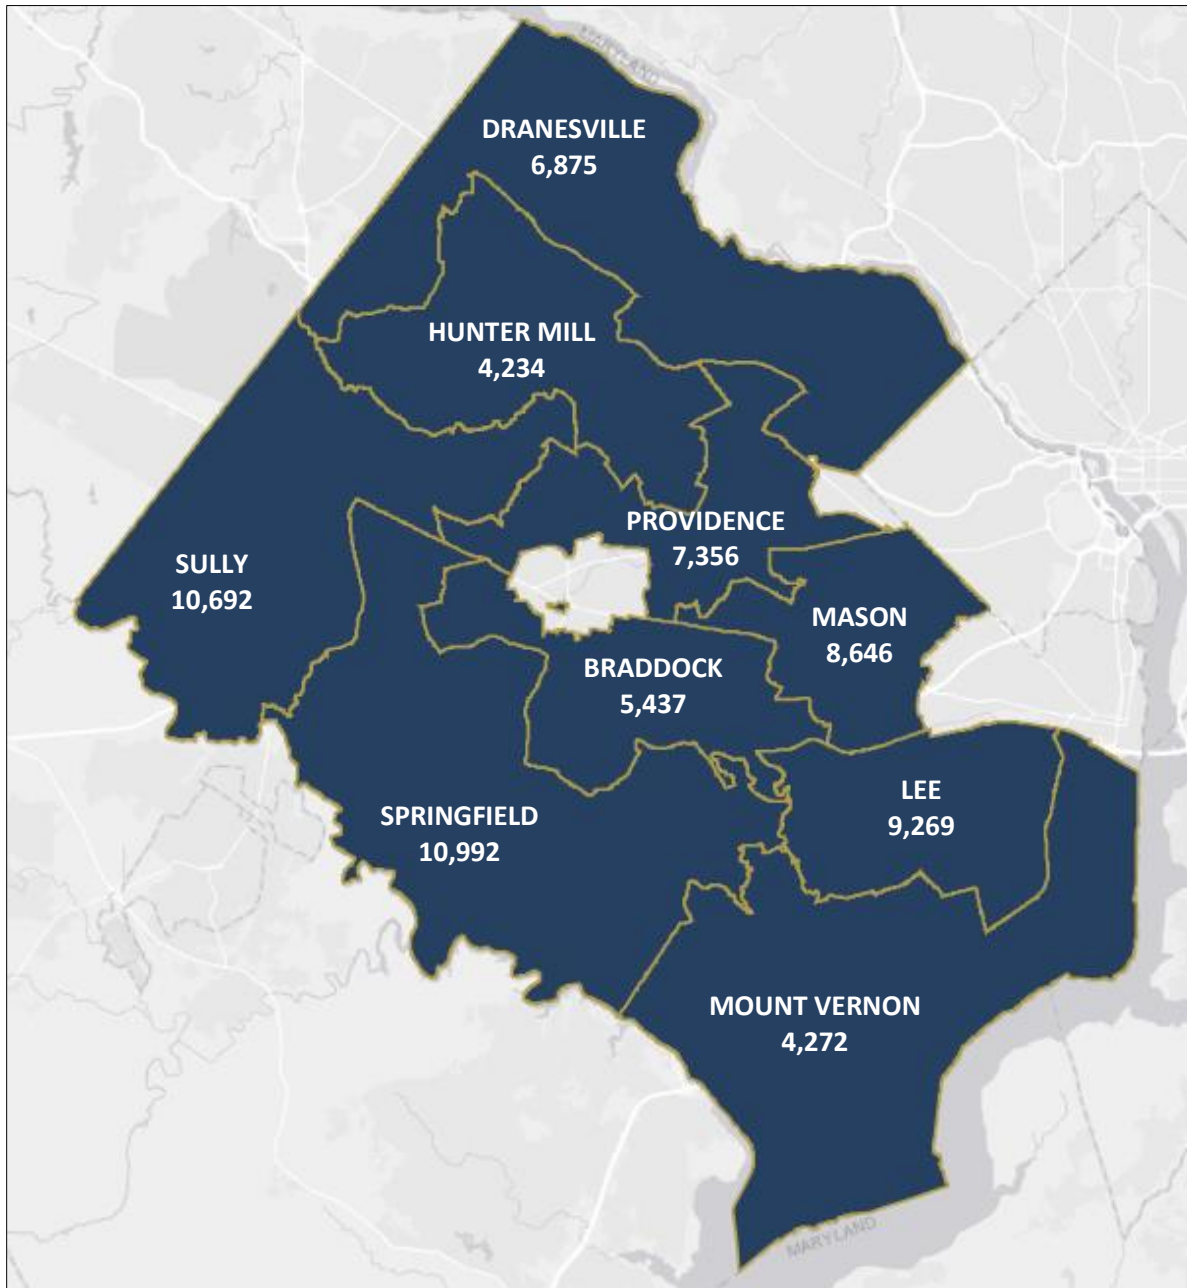

Analytical Summary Report

An Overview of 2019 Citation Data

The map below visually summarizes the number of citations issued by Fairfax County Police Officers in each Magisterial District in Fairfax County, Virginia. The citation numbers depicted on this map reflect only those citations that could be geo-validated.

*NOTE: The data presented in this report was extracted from FCPD internal records management systems by the Information Technology Bureau (ITB). It includes only calls for service events reported as traffic stops that follow the department guidelines for documenting the stop as a warning and formal written citations. Data is representative, but not exhaustive.

Magisterial District	Male						Female						Grand Total
	Asian	Black	White	American Indian or Alaskan Native	Race Not Identified	Male Total	Asian	Black	White	American Indian or Alaskan Native	Race Not Identified	Female Total	
Braddock	350	432	2,226	19	106	3,133	301	276	1,656	11	60	2,304	5,437
Dranesville	291	577	3,290	40	90	4,288	278	271	1,974	28	36	2,587	6,875
Hunter Mill	150	397	1,938	53	60	2,598	140	197	1,244	21	34	1,636	4,234
Lee	303	1,299	3,483	26	129	5,240	230	1,160	2,522	18	99	4,029	9,269
Mason	659	802	3,774	9	107	5,351	477	541	2,219	8	50	3,295	8,646
Mount Vernon	88	638	1,733	7	77	2,543	79	486	1,114	5	45	1,729	4,272
Providence	443	676	3,277	49	171	4,616	374	431	1,865	10	60	2,740	7,356
Springfield	476	1,203	5,083	41	144	6,947	364	682	2,890	22	87	4,045	10,992
Sully	540	1,119	5,005	58	224	6,946	464	498	2,645	31	108	3,746	10,692
TOTAL	3,300	7,143	29,809	302	1,108	41,662	2,707	4,542	18,129	154	579	26,111	67,773