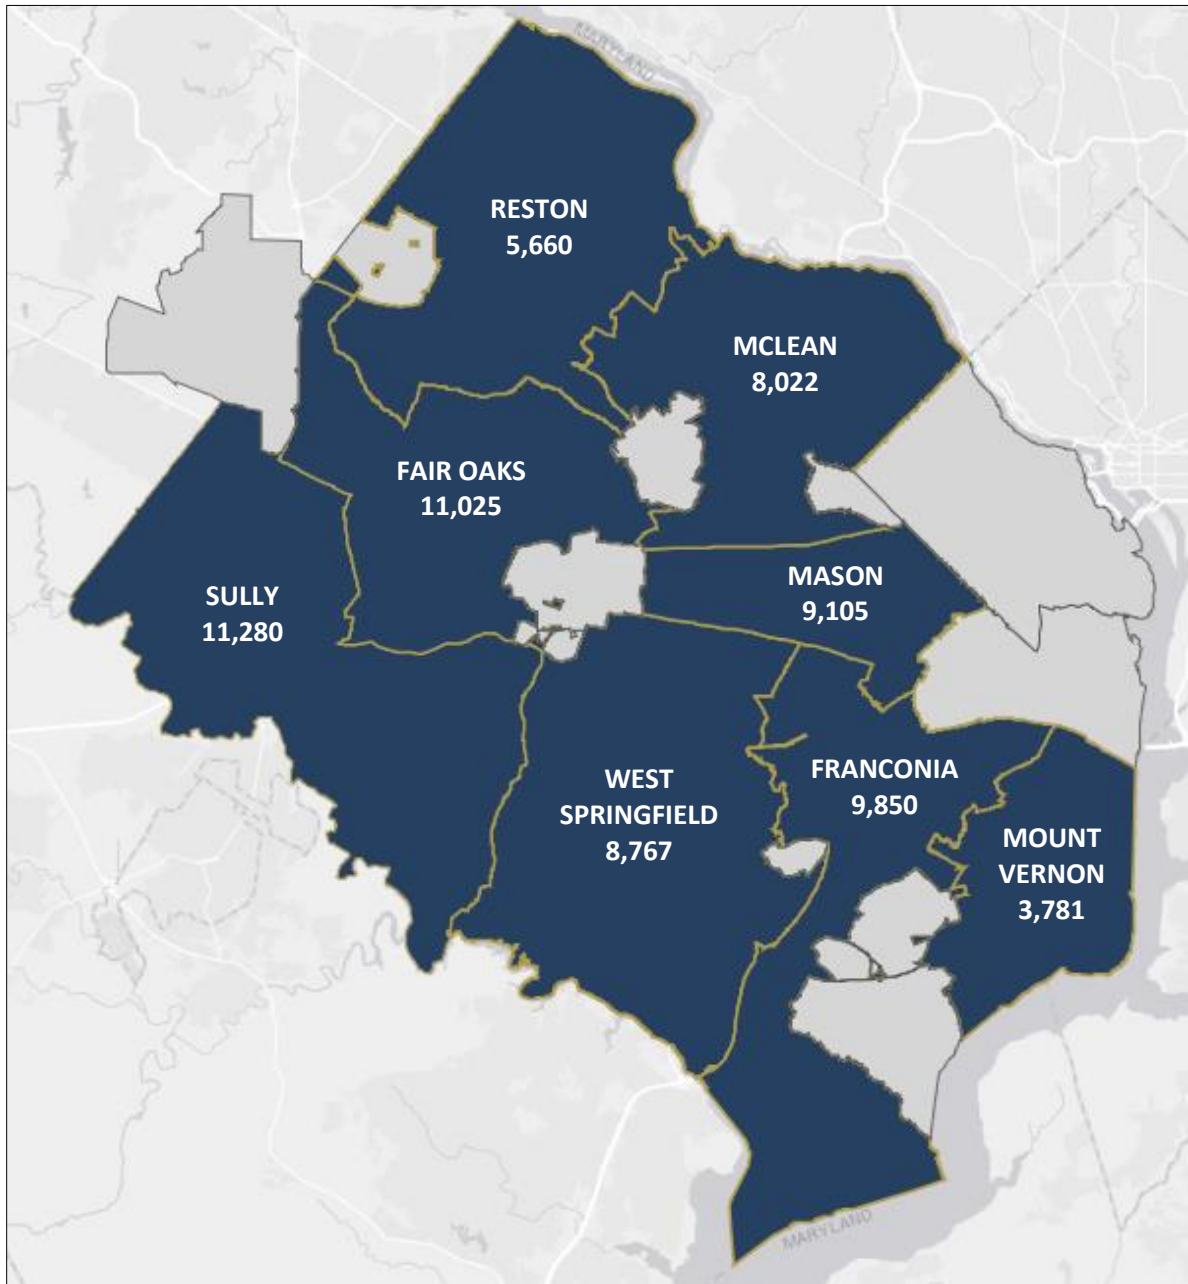

## An Overview of 2019 Citation Data

The map below visually summarizes the number of citations issued by Fairfax County Police Officers in each Police District in Fairfax County, Virginia. The citation numbers depicted on this map reflect only those citations that could be geo-validated.

**\*NOTE:** The data presented in this report was extracted from FCPD internal records management systems by the Information Technology Bureau (ITB). It includes only calls for service events reported as traffic stops that follow the department guidelines for documenting the stop as a warning and formal written citations. Data is representative, but not exhaustive.

Police District	Male						Female						Grand Total
	Asian	Black	White	American Indian or Alaskan Native	Race Not Identified	Male Total	Asian	Black	White	American Indian or Alaskan Native	Race Not Identified	Female Total	
Fair Oaks	557	1,128	5,087	54	129	6,955	481	600	2,886	24	79	4,070	11,025
Franconia	430	1,281	3,829	23	153	5,716	319	1,065	2,631	16	103	4,134	9,850
Mason	693	803	4,069	11	102	5,678	506	556	2,308	8	49	3,427	9,105
McLean	391	690	3,560	70	220	4,931	369	379	2,243	32	68	3,091	8,022
Mount Vernon	38	599	1,361	12	56	2,066	38	574	1,049	6	48	1,715	3,781
Reston	201	537	2,743	54	64	3,599	163	261	1,574	24	39	2,061	5,660
Sully	527	1,215	5,233	55	243	7,273	437	554	2,870	30	116	4,007	11,280
West Springfield	442	855	3,802	23	138	5,260	381	539	2,497	14	76	3,507	8,767
Other	21	35	125	0	3	184	13	14	71	0	1	99	283
<b>TOTAL</b>	<b>3,300</b>	<b>7,143</b>	<b>29,809</b>	<b>302</b>	<b>1,108</b>	<b>41,662</b>	<b>2,707</b>	<b>4,542</b>	<b>18,129</b>	<b>154</b>	<b>579</b>	<b>26,111</b>	<b>67,773</b>