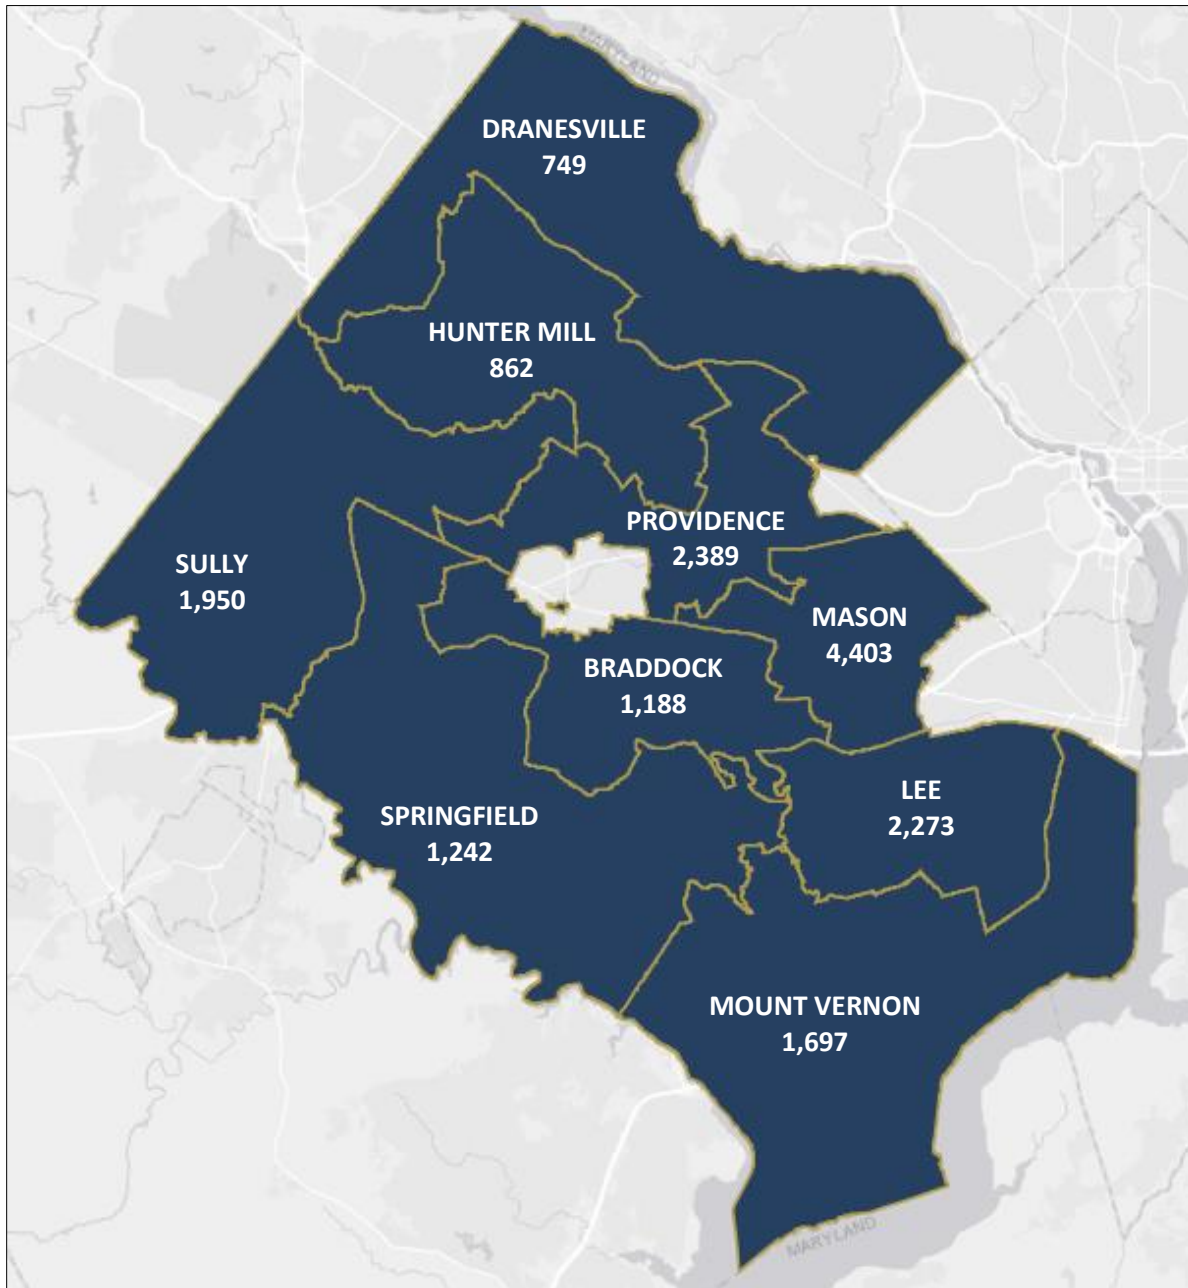

Analytical Summary Report

An Overview of 2019 Warning Ticket Data

The map below visually summarizes the number of warning tickets issued by Fairfax County Police Officers in each Magisterial District in Fairfax County, Virginia.

***NOTE:** The data presented in this report was extracted from FCPD internal records management systems by the Information Technology Bureau (ITB). It includes only calls for service events reported as traffic stops that follow the department guidelines for documenting the stop as a warning and formal written citations. Data is representative, but not exhaustive.

Magisterial District	Male					Female					Grand Total
	Asian	Black	White	Race Not Identified	Male Total	Asian	Black	White	Race Not Identified	Female Total	
Braddock	84	121	565	20	790	56	77	264	1	398	1,188
Dranesville	42	82	323	8	455	27	38	222	7	294	749
Hunter Mill	45	112	358	7	522	22	68	242	8	340	862
Lee	82	516	796	73	1,467	52	280	441	33	806	2,273
Mason	315	704	1,734	160	2,913	191	362	883	54	1,490	4,403
Mount Vernon	28	440	573	30	1,071	23	272	317	14	626	1,697
Providence	155	294	1,026	57	1,532	112	166	566	13	857	2,389
Springfield	64	135	559	20	778	47	104	306	7	464	1,242
Sully	167	244	840	28	1,279	114	121	425	11	671	1,950
District Not Provided	81	248	670	39	1,038	55	122	370	18	565	1,603
TOTAL	1,063	2,896	7,444	442	11,845	699	1,610	4,036	166	6,511	18,356