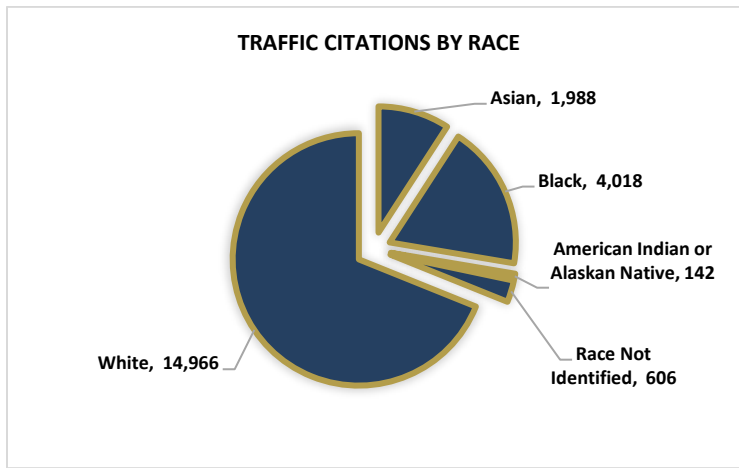

## 2020 Traffic Citation Data by Ethnicity: January 1 – June 30

The charts below visually summarize the demographics of the 21,720 individuals who were issued a combined total of 28,085 citations by Fairfax County Police Officers in Fairfax County, Virginia from January 1 – June 30, 2020. The citation numbers depicted on the corresponding maps reflect only those citations that could be geo-validated.

Traffic Citations by Ethnicity January 1 - June 30, 2020		
Ethnicity	Citations	Percent of Total
Hispanic Origin	265	1.22%
Not of Hispanic Origin	21,338	98.24%
Ethnicity Not Identified	117	0.54%
<b>Total</b>	<b>21,720</b>	<b>100.00%</b>

Traffic Citations by Race and Ethnicity		
Race	Ethnicity	Citations
<b>White</b>	Hispanic Origin	253
	Not Hispanic Origin	14,634
	Ethnicity Not Identified	79
	<b>Total</b>	<b>14,966</b>
<b>Black</b>	Hispanic Origin	5
	Not Hispanic Origin	3,990
	Ethnicity Not Identified	23
	<b>Total</b>	<b>4,018</b>
<b>Asian</b>	Hispanic Origin	1
	Not Hispanic Origin	1,982
	Ethnicity Not Identified	5
	<b>Total</b>	<b>1,988</b>
<b>American Indian or Alaskan Native</b>	Hispanic Origin	0
	Not Hispanic Origin	142
	Ethnicity Not Identified	0
	<b>Total</b>	<b>142</b>
<b>Race Not Identified</b>	Hispanic Origin	6
	Not Hispanic Origin	590
	Ethnicity Not Identified	10
	<b>Total</b>	<b>606</b>
	<b>Grand Total</b>	<b>21,720</b>