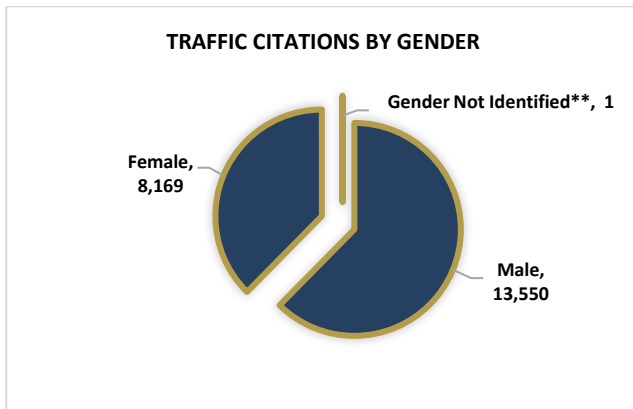

Analytical Summary Report

2020 Traffic Citation Data by Ethnicity: January 1 – June 30

The charts below visually summarize the demographics of the 21,720 individuals who were issued a combined total of 28,085 citations by Fairfax County Police Officers in Fairfax County, Virginia from January 1 – June 30, 2020. The citation numbers depicted on the corresponding maps reflect only those citations that could be geo-validated.

Traffic Citations by Ethnicity January 1 - June 30, 2020		
Ethnicity	Citations	Percent of Total
Hispanic Origin	265	1.22%
Not of Hispanic Origin	21,338	98.24%
Ethnicity Not Identified	117	0.54%
Total	21,720	100.00%

- The total number of citations issued is greater than the number of individuals because some individuals were issued multiple citations.
- The data coding is standardized by the Virginia State Police and the Federal Bureau of Investigation's NCIC code manuals and Hispanic is not included in these codes as they classify Hispanic as an ethnic indicator, not a race. Effective July 1, 2020, the Virginia State Police will expand their data coding to include Hispanic.
- Data reported reflects all citations issued and regardless of the individual's actual domicile as a county resident or not.
- Further information on race reporting codes can be found [here](#).

*NOTE: The data presented in this report was extracted from FCPD internal records management systems by the Information Technology Bureau (ITB). Data is representative, but not exhaustive. **One traffic citation written to an individual with gender not identified was of Black race and not of Hispanic origin.