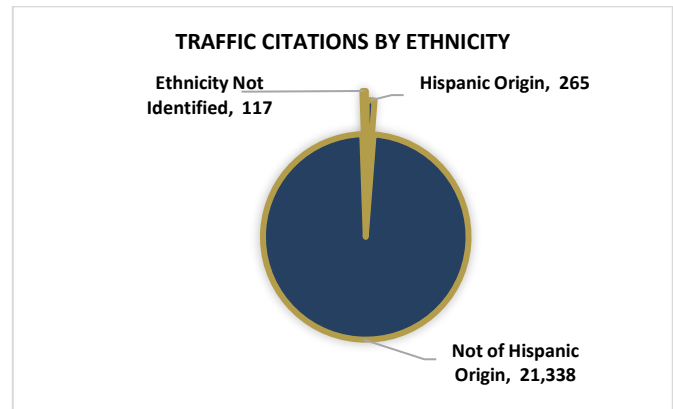

Analytical Summary Report

2020 Traffic Citation Data by Ethnicity: January 1 – June 30

The charts below visually summarize the demographics of the 21,720 individuals who were issued a combined total of 28,085 citations by Fairfax County Police Officers in Fairfax County, Virginia from January 1 – June 30, 2020. The citation numbers depicted on the corresponding maps reflect only those citations that could be geo-validated.

Traffic Citations by Ethnicity January 1 - June 30, 2020		
Ethnicity	Citations	Percent of Total
Hispanic Origin	265	1.22%
Not of Hispanic Origin	21,338	98.24%
Ethnicity Not Identified	117	0.54%
Total	21,720	100.00%

- The total number of citations issued is greater than the number of individuals because some individuals were issued multiple citations.
- The data coding is standardized by the Virginia State Police and the Federal Bureau of Investigation's NCIC code manuals and Hispanic is not included in these codes as they classify Hispanic as an ethnic indicator, not a race. Effective July 1, 2020, the Virginia State Police will expand their data coding to include Hispanic.
- Data reported reflects all citations issued and regardless of the individual's actual domicile as a county resident or not.
- Further information on race reporting codes can be found [here](#).

*NOTE: The data presented in this report was extracted from FCPD internal records management systems by the Information Technology Bureau (ITB). Data is representative, but not exhaustive. **One traffic citation written to an individual with gender not identified was of Black race and not of Hispanic origin.